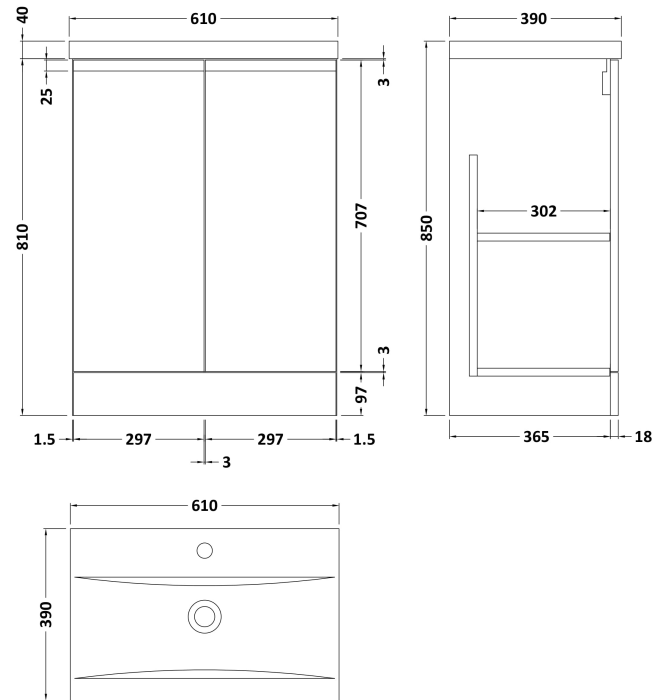

Sales Code: URB808A

Description: 600 F/S 2-Door Unit & Basin 1

Packaging Details

Barcode: 5056462674421