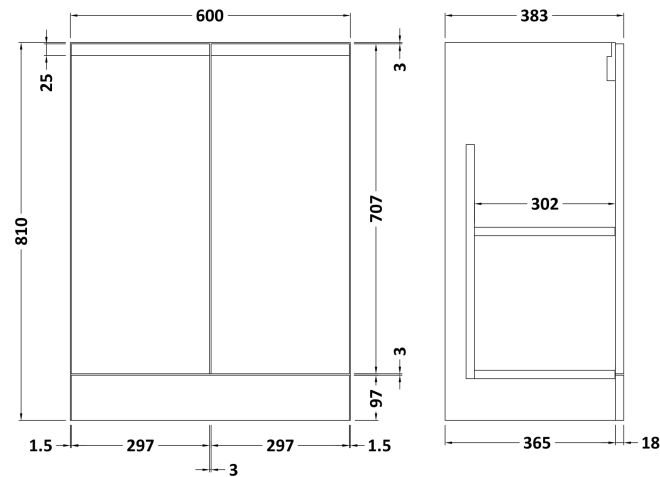

### Product Dimensions

Height (mm):	810
Width (mm):	610
Depth (mm):	383
Nett Weight (kg):	26.5

### Packaging Dimensions

Height (mm):	780
Width (mm):	595
Depth (mm):	383
Gross Weight (kg):	27

### Product Dimensions

Height (mm):	180
Width (mm):	610
Depth (mm):	390
Nett Weight (kg):	11

### Packaging Dimensions

Height (mm):	200
Width (mm):	410
Depth (mm):	630
Gross Weight (kg):	11