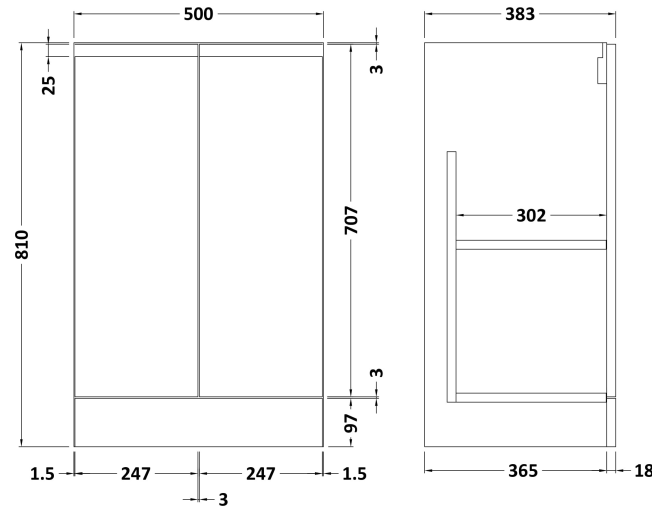

Sales Code: URB207A

Description: 500 F/S 2-Door Unit & Basin 1

Packaging Details

Barcode: 5056211899242

Sales Code: URB223

Description: 500 F/S 2-Door Unit

Product Dimensions

Height (mm):	810
Width (mm):	510
Depth (mm):	383
Nett Weight (kg):	21.5

Packaging Dimensions

Height (mm):	780
Width (mm):	495
Depth (mm):	383
Gross Weight (kg):	22

Packaging Data

Box Colour:	Brown Cardboard Box
Box Qty:	1
Label Size:	100 x 50
Label Colour:	White Label
Label Qty:	2

Sales Code: NVM012

Description: 500 Mid-Edged Basin 1 Th

Product Dimensions

Height (mm):	180
Width (mm):	510
Depth (mm):	390
Nett Weight (kg):	10.54

Packaging Dimensions

Height (mm):	210
Width (mm):	410
Depth (mm):	530
Gross Weight (kg):	10.54

Packaging Data

Box Colour:	Brown Cardboard Box - Printed
Box Qty:	1
Label Size:	100 x 50
Label Colour:	White Label
Label Qty:	2

Outer Box Dimensions (If Applicable)

Height (mm):	
Width (mm):	
Depth (mm):	
Gross Weight (kg):	
Barcode:	5055369043446