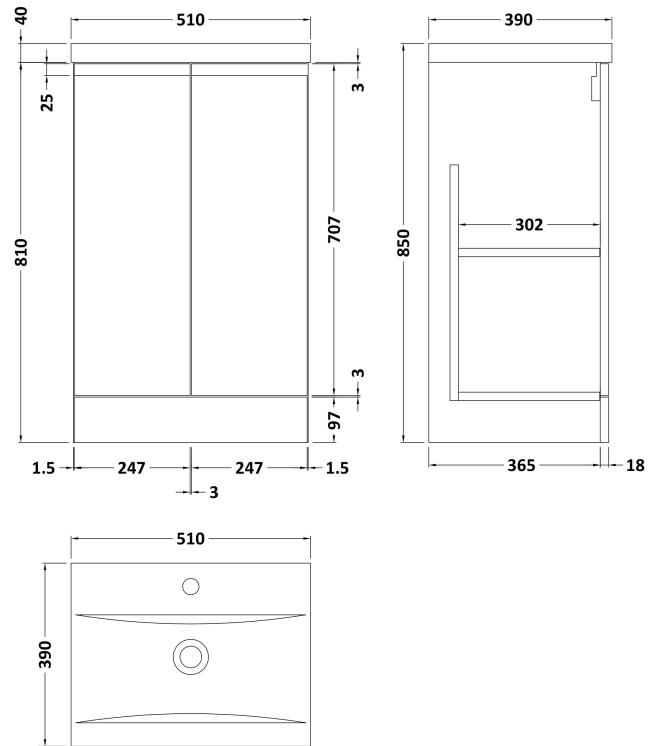

Sales Code: URB207A

Description: 500 F/S 2-Door Unit & Basin 1

Packaging Details

Barcode: 5056211899242

Sales Code: URB223

Description: 500 F/S 2-Door Unit

Product Dimensions

Height (mm):	810
Width (mm):	510
Depth (mm):	383
Nett Weight (kg):	21.5

Packaging Dimensions

Height (mm):	780
Width (mm):	495
Depth (mm):	383
Gross Weight (kg):	22

Packaging Data

Box Colour:	Brown Cardboard Box
Box Qty:	1
Label Size:	100 x 50
Label Colour:	White Label
Label Qty:	2

Sales Code: NVM012

Description: 500 Mid-Edged Basin 1 Th

Product Dimensions

Height (mm):	180
Width (mm):	510
Depth (mm):	390
Nett Weight (kg):	10.54

Packaging Dimensions

Height (mm):	210
Width (mm):	410
Depth (mm):	530
Gross Weight (kg):	10.54

Packaging Data

Box Colour:	Brown Cardboard Box - Printed
Box Qty:	1
Label Size:	100 x 50
Label Colour:	White Label
Label Qty:	2

Outer Box Dimensions (If Applicable)

Height (mm):	
Width (mm):	
Depth (mm):	
Gross Weight (kg):	
Barcode:	5055369043446