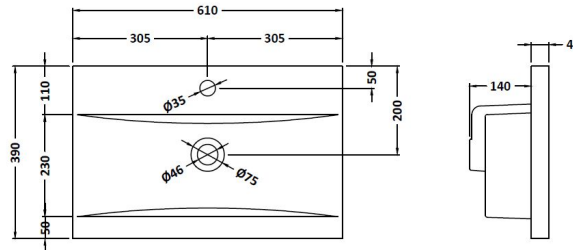

Sales Code: URB208A

Description: 600 F/S 2-Door Unit & Basin 1

Packaging Details

Barcode: 5056211899303

Sales Code: URB225

Description: 600 F/S 2-Door Unit

Product Dimensions

Height (mm):	810
Width (mm):	610
Depth (mm):	383
Nett Weight (kg):	26.5

Packaging Dimensions

Height (mm):	780
Width (mm):	595
Depth (mm):	383
Gross Weight (kg):	27

Packaging Data

Box Colour:	Brown Cardboard Box
Box Qty:	1
Label Size:	100 x 50
Label Colour:	White Label
Label Qty:	2

Outer Box Dimensions (If Applicable)

Height (mm):	
Width (mm):	
Depth (mm):	
Gross Weight (kg):	
Barcode:	5056211899211

Product Details

Country of Origin:	China
Fitting Instruction:	No
CE & UKCA:	N/A
FSC Certified Materials:	Yes
Colour:	Satin Grey
Construction Method:	Cam & Wood Dowel
Construction Type:	Rigid
Cabinet Finish:	MFC Painted Matt
Fascia Finish:	Mdf Painted Matt
Cabinet Thickness (mm):	18
Fascia Thickness (mm):	18
Drawer Included:	No
Drawer Type:	Not Applicable
No of Shelves:	1
Hinge Type:	95 Degree Clip-On Soft Close
Hinge Included:	Yes
Adjustable Legs:	No
Fixings Included:	Yes
Handle Style:	Not Applicable
Waste Shroud:	No
Handle Included:	No, Not Required
Handle Type:	Handleless

Sales Code: NVM013

Description: 600 Mid-Edged Basin 1 Th

Product Dimensions

Height (mm):	180
Width (mm):	610
Depth (mm):	390
Nett Weight (kg):	11

Packaging Dimensions

Height (mm):	200
Width (mm):	410
Depth (mm):	630
Gross Weight (kg):	11