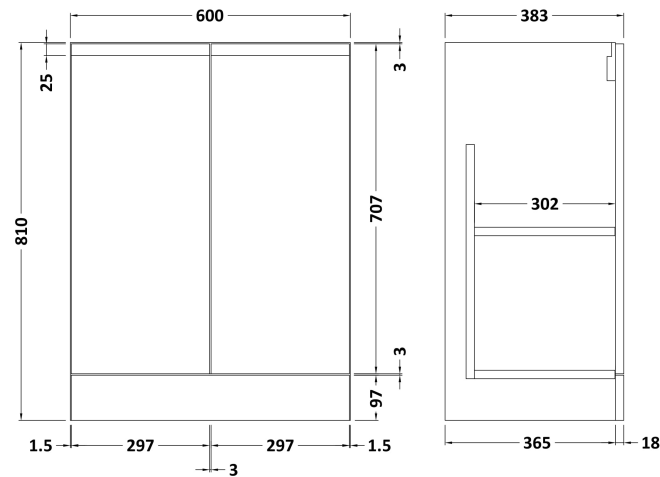

Sales Code: URB208A

Description: 600 F/S 2-Door Unit & Basin 1

Packaging Details

Barcode: 5056211899303

Sales Code: URB225

Description: 600 F/S 2-Door Unit

Product Dimensions

Height (mm):	810
Width (mm):	610
Depth (mm):	383
Nett Weight (kg):	26.5

Packaging Dimensions

Height (mm):	780
Width (mm):	595
Depth (mm):	383
Gross Weight (kg):	27

Packaging Data

Box Colour:	Brown Cardboard Box
Box Qty:	1
Label Size:	100 x 50
Label Colour:	White Label
Label Qty:	2

Sales Code: NVM013

Description: 600 Mid-Edged Basin 1 Th

Product Dimensions

Height (mm):	180
Width (mm):	610
Depth (mm):	390
Nett Weight (kg):	11

Packaging Dimensions

Height (mm):	200
Width (mm):	410
Depth (mm):	630
Gross Weight (kg):	11

Packaging Data

Box Colour:	Brown Cardboard Box - Printed
Box Qty:	1
Label Size:	100 x 50
Label Colour:	White Label
Label Qty:	2

Outer Box Dimensions (If Applicable)

Height (mm):	
Width (mm):	
Depth (mm):	
Gross Weight (kg):	
Barcode:	5055369043415