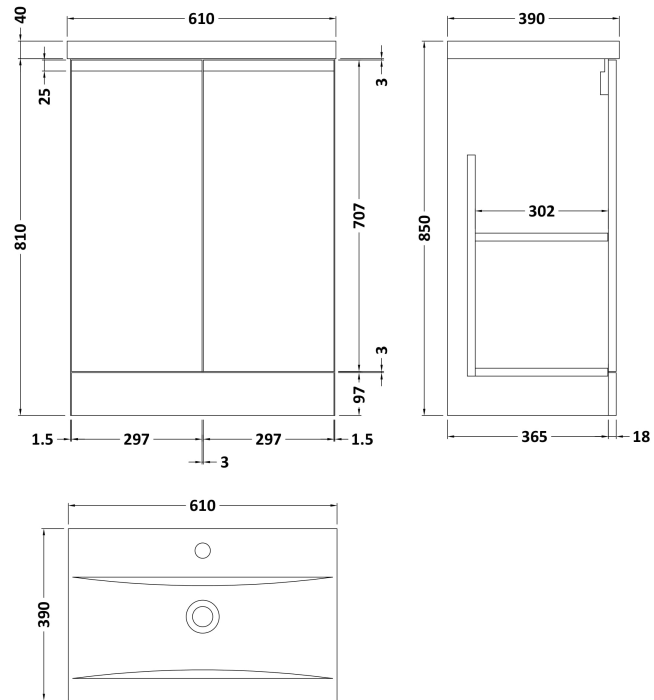

Sales Code: URB208A

Description: 600 F/S 2-Door Unit & Basin 1

Packaging Details

Barcode: 5056211899303

Sales Code: URB225

Description: 600 F/S 2-Door Unit

Product Dimensions

Height (mm):	810
Width (mm):	610
Depth (mm):	383
Nett Weight (kg):	26.5

Packaging Dimensions

Height (mm):	780
Width (mm):	595
Depth (mm):	383
Gross Weight (kg):	27

Packaging Data

Box Colour:	Brown Cardboard Box
Box Qty:	1
Label Size:	100 x 50
Label Colour:	White Label
Label Qty:	2

Sales Code: NVM013

Description: 600 Mid-Edged Basin 1 Th

Product Dimensions

Height (mm):	180
Width (mm):	610
Depth (mm):	390
Nett Weight (kg):	11

Packaging Dimensions

Height (mm):	200
Width (mm):	410
Depth (mm):	630
Gross Weight (kg):	11

Packaging Data

Box Colour:	Brown Cardboard Box - Printed
Box Qty:	1
Label Size:	100 x 50
Label Colour:	White Label
Label Qty:	2

Outer Box Dimensions (If Applicable)

Height (mm):	
Width (mm):	
Depth (mm):	
Gross Weight (kg):	
Barcode:	5055369043415