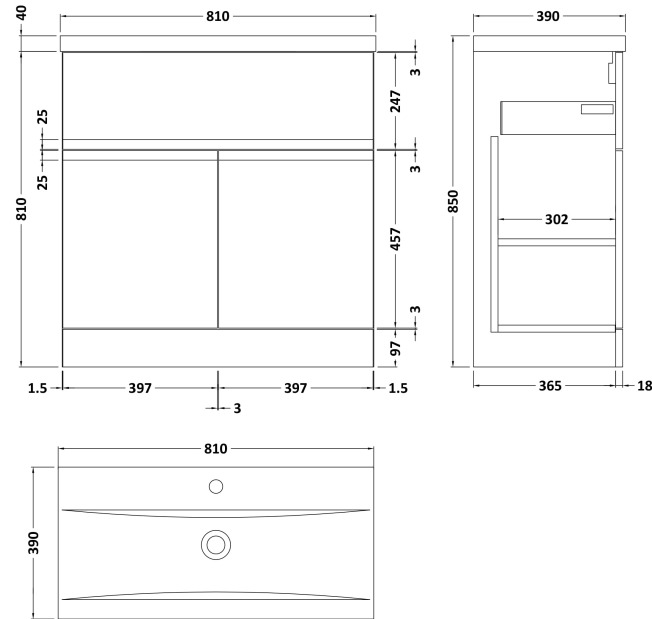

Sales Code: URB205A

Description: 800 F/S 2-Door/Drawer Unit & Basin 1

Packaging Details

Barcode: 5056211892618