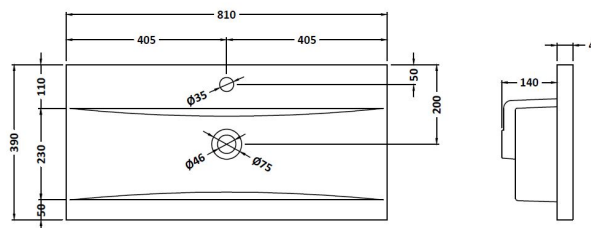

### Product Dimensions

Height (mm):	810
Width (mm):	810
Depth (mm):	383
Nett Weight (kg):	31.5

### Packaging Dimensions

Height (mm):	780
Width (mm):	795
Depth (mm):	383
Gross Weight (kg):	32

### Outer Box Dimensions (If Applicable)

Height (mm):	
Width (mm):	
Depth (mm):	
Gross Weight (kg):	
Barcode:	5056211890492

### Product Dimensions

Height (mm):	180
Width (mm):	810
Depth (mm):	390
Nett Weight (kg):	15