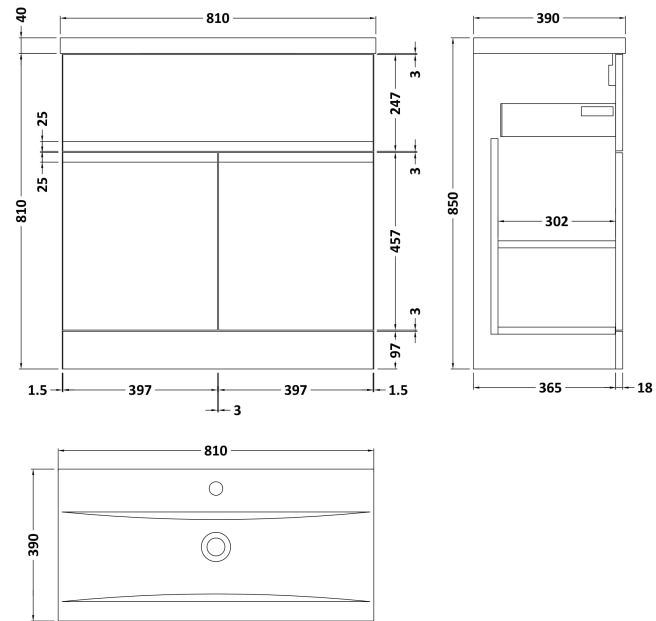

Sales Code: URB105A

Description: 800 F/S 2-Door/Drawer Unit & Basin 1

Packaging Details

Barcode: 5056211892601