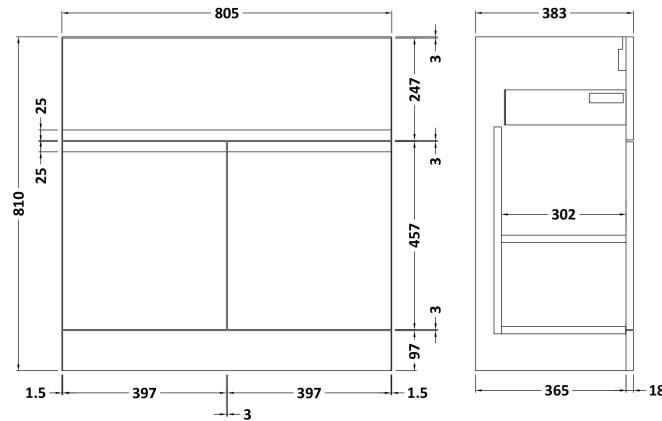

### Product Dimensions

Height (mm):	810
Width (mm):	810
Depth (mm):	383
Nett Weight (kg):	31.5

### Packaging Dimensions

Height (mm):	780
Width (mm):	795
Depth (mm):	383
Gross Weight (kg):	32

### Product Dimensions

Height (mm):	180
Width (mm):	810
Depth (mm):	390
Nett Weight (kg):	15

### Packaging Dimensions

Height (mm):	210
Width (mm):	410
Depth (mm):	830
Gross Weight (kg):	15