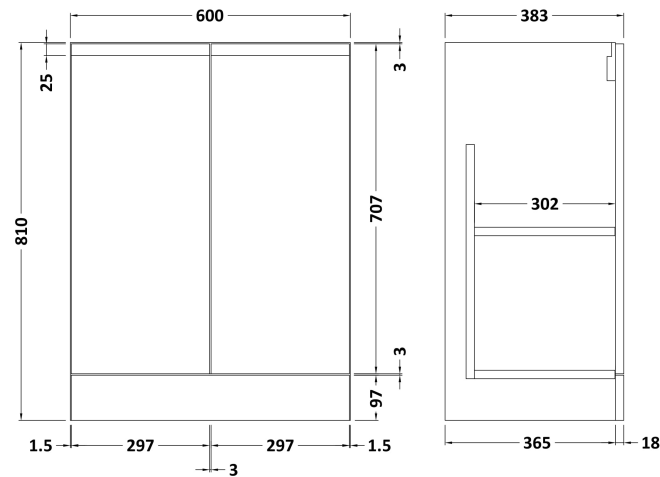

Sales Code: URB308B

Description: 600 F/S 2-Door Unit & Basin 2

Packaging Details

Barcode: 5056211899341

Sales Code: URB325

Description: 600 F/S 2-Door Unit

Product Dimensions

Height (mm):	810
Width (mm):	610
Depth (mm):	383
Nett Weight (kg):	26.5

Packaging Dimensions

Height (mm):	780
Width (mm):	595
Depth (mm):	383
Gross Weight (kg):	27

Packaging Data

Box Colour:	Brown Cardboard Box
Box Qty:	1
Label Size:	100 x 50
Label Colour:	White Label
Label Qty:	2

Sales Code: NVM003

Description: Minimalist Basin 600mm

Product Dimensions

Height (mm):	170
Width (mm):	600
Depth (mm):	390
Nett Weight (kg):	10.76

Packaging Dimensions

Height (mm):	200
Width (mm):	400
Depth (mm):	620
Gross Weight (kg):	10.76

Packaging Data

Box Colour:	Brown Cardboard Box - Printed
Box Qty:	1
Label Size:	100 x 50
Label Colour:	White Label
Label Qty:	2

Outer Box Dimensions (If Applicable)

Height (mm):	
Width (mm):	
Depth (mm):	
Gross Weight (kg):	
Barcode:	5055146194668