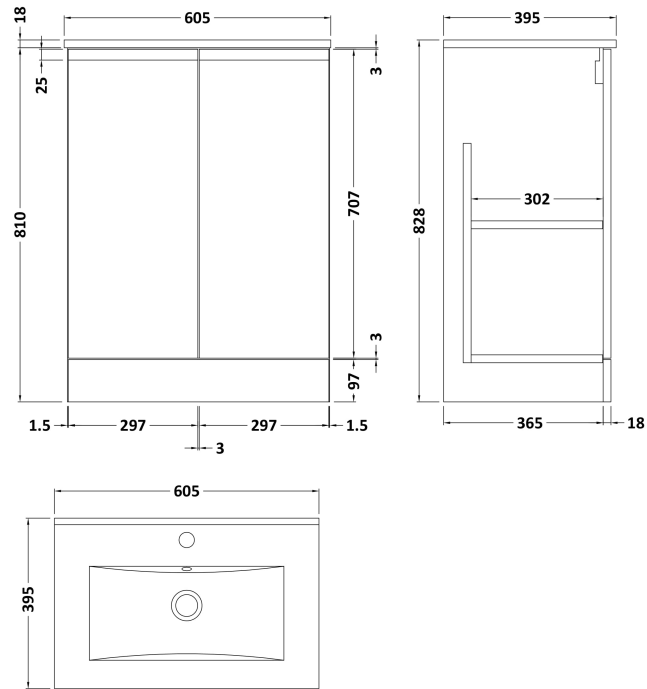

Sales Code: URB308B

Description: 600 F/S 2-Door Unit & Basin 2

Packaging Details

Barcode: 5056211899341

Sales Code: URB325

Description: 600 F/S 2-Door Unit

Product Dimensions

Height (mm):	810
Width (mm):	610
Depth (mm):	383
Nett Weight (kg):	26.5

Packaging Dimensions

Height (mm):	780
Width (mm):	595
Depth (mm):	383
Gross Weight (kg):	27

Packaging Data

Box Colour:	Brown Cardboard Box
Box Qty:	1
Label Size:	100 x 50
Label Colour:	White Label
Label Qty:	2

Sales Code: NVM003

Description: Minimalist Basin 600mm

Product Dimensions

Height (mm):	170
Width (mm):	600
Depth (mm):	390
Nett Weight (kg):	10.76

Packaging Dimensions

Height (mm):	200
Width (mm):	400
Depth (mm):	620
Gross Weight (kg):	10.76

Packaging Data

Box Colour:	Brown Cardboard Box - Printed
Box Qty:	1
Label Size:	100 x 50
Label Colour:	White Label
Label Qty:	2

Outer Box Dimensions (If Applicable)

Height (mm):	
Width (mm):	
Depth (mm):	
Gross Weight (kg):	
Barcode:	5055146194668