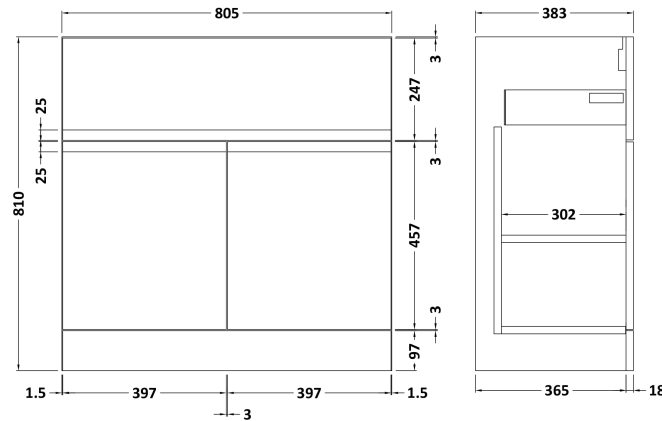

Sales Code: URB305B

Description: 800 F/S 2-Door/Drawer Unit & Basin 2

Packaging Details

Barcode: 5056211892656

Sales Code: URB328

Description: 800 F/S 2-Door/Drawer Unit

Product Dimensions

Height (mm):	810
Width (mm):	810
Depth (mm):	383
Nett Weight (kg):	31.5

Packaging Dimensions

Height (mm):	780
Width (mm):	795
Depth (mm):	383
Gross Weight (kg):	32

Packaging Data

Box Colour:	Brown Cardboard Box
Box Qty:	1
Label Size:	100 x 50
Label Colour:	White Label
Label Qty:	2

Sales Code: NVM005

Description: Minimalist Basin 800mm

Product Dimensions

Height (mm):	170
Width (mm):	800
Depth (mm):	390
Nett Weight (kg):	16.9

Packaging Dimensions

Height (mm):	400
Width (mm):	820
Depth (mm):	200
Gross Weight (kg):	16.9

Packaging Data

Box Colour:	Brown Cardboard Box - Printed
Box Qty:	1
Label Size:	100 x 50
Label Colour:	White Label
Label Qty:	2

Outer Box Dimensions (If Applicable)

Height (mm):	
Width (mm):	
Depth (mm):	
Gross Weight (kg):	
Barcode:	5055146194675