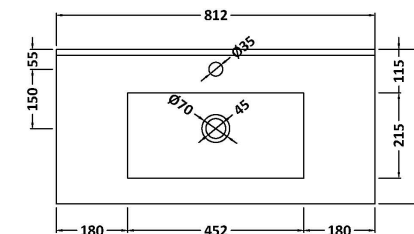

Packaging Dimensions

Height (mm):	780
Width (mm):	795
Depth (mm):	383
Gross Weight (kg):	32

Packaging Data

Box Colour:	Brown Cardboard Box
Box Qty:	1
Label Size:	100 x 50
Label Colour:	White Label
Label Qty:	2

Outer Box Dimensions (If Applicable)

Height (mm):	
Width (mm):	
Depth (mm):	
Gross Weight (kg):	
Barcode:	5056211890508

Product Details

Country of Origin:	China
Fitting Instruction:	No
CE & UKCA:	N/A
FSC Certified Materials:	Yes
Colour:	Satin Blue
Construction Method:	Cam & Wood Dowel
Construction Type:	Rigid
Cabinet Finish:	MFC Painted Matt
Fascia Finish:	Mdf Painted Matt
Cabinet Thickness (mm):	18
Fascia Thickness (mm):	18
Drawer Included:	Yes
Drawer Type:	80mm High Metal Softclose
No of Shelves:	1
Hinge Type:	95 Degree Clip-On Soft Close
Hinge Included:	Yes
Adjustable Legs:	No
Fixings Included:	Yes
Handle Style:	Not Applicable
Waste Shroud:	Yes
Handle Included:	No, Not Required
Handle Type:	Handleless

Sales Code: NVM005

Description: Minimalist Basin 800mm

Product Dimensions

Height (mm):	170
Width (mm):	800
Depth (mm):	390
Nett Weight (kg):	16.9

Packaging Dimensions

Height (mm):	400
Width (mm):	820
Depth (mm):	200
Gross Weight (kg):	16.9

Packaging Data

Box Colour:	Brown Cardboard Box - Printed
Box Qty:	1
Label Size:	100 x 50
Label Colour:	White Label
Label Qty:	2

Outer Box Dimensions (If Applicable)

Height (mm):	
Width (mm):	
Depth (mm):	
Gross Weight (kg):	
Barcode:	5055146194675