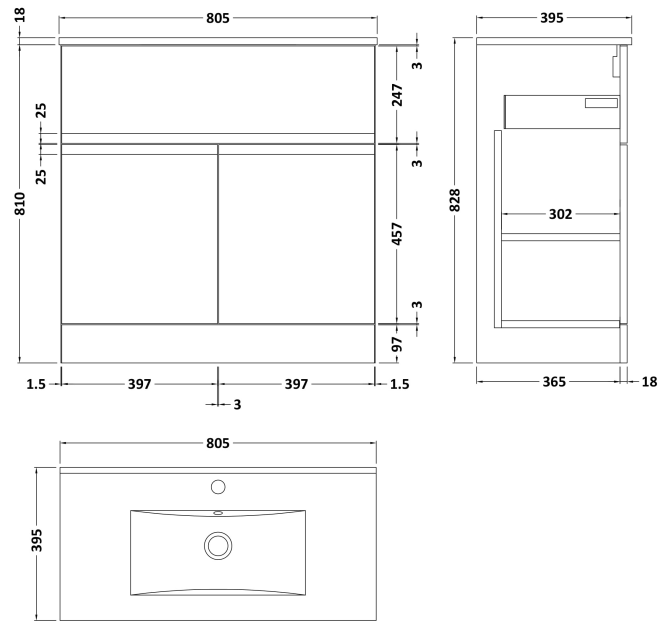

Sales Code: URB305B

Description: 800 F/S 2-Door/Drawer Unit & Basin 2

Packaging Details

Barcode: 5056211892656

Sales Code: URB328

Description: 800 F/S 2-Door/Drawer Unit

Product Dimensions

Height (mm):	810
Width (mm):	810
Depth (mm):	383
Nett Weight (kg):	31.5

Packaging Dimensions

Height (mm):	780
Width (mm):	795
Depth (mm):	383
Gross Weight (kg):	32

Packaging Data

Box Colour:	Brown Cardboard Box
Box Qty:	1
Label Size:	100 x 50
Label Colour:	White Label
Label Qty:	2

Sales Code: NVM005

Description: Minimalist Basin 800mm

Product Dimensions

Height (mm):	170
Width (mm):	800
Depth (mm):	390
Nett Weight (kg):	16.9

Packaging Dimensions

Height (mm):	400
Width (mm):	820
Depth (mm):	200
Gross Weight (kg):	16.9

Packaging Data

Box Colour:	Brown Cardboard Box - Printed
Box Qty:	1
Label Size:	100 x 50
Label Colour:	White Label
Label Qty:	2

Outer Box Dimensions (If Applicable)

Height (mm):	
Width (mm):	
Depth (mm):	
Gross Weight (kg):	
Barcode:	5055146194675