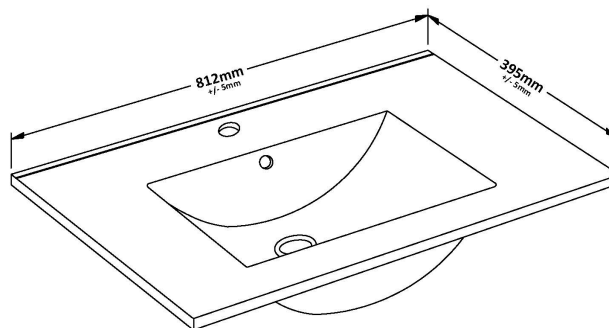

Packaging Dimensions

Height (mm):	780
Width (mm):	795
Depth (mm):	383
Gross Weight (kg):	32

Packaging Data

Box Colour:	Brown Cardboard Box
Box Qty:	1
Label Size:	100 x 50
Label Colour:	White Label
Label Qty:	2

Outer Box Dimensions (If Applicable)

Height (mm):	
Width (mm):	
Depth (mm):	
Gross Weight (kg):	
Barcode:	5056211890508

Product Details

Country of Origin:	China
Fitting Instruction:	No
CE & UKCA:	N/A
FSC Certified Materials:	Yes
Colour:	Satin Blue
Construction Method:	Cam & Wood Dowel
Construction Type:	Rigid
Cabinet Finish:	MFC Painted Matt
Fascia Finish:	Mdf Painted Matt
Cabinet Thickness (mm):	18
Fascia Thickness (mm):	18
Drawer Included:	Yes
Drawer Type:	80mm High Metal Softclose
No of Shelves:	1
Hinge Type:	95 Degree Clip-On Soft Close
Hinge Included:	Yes
Adjustable Legs:	No
Fixings Included:	Yes
Handle Style:	Not Applicable
Waste Shroud:	Yes
Handle Included:	No, Not Required
Handle Type:	Handleless

Sales Code: NVM005

Description: Minimalist Basin 800mm

Product Dimensions

Height (mm):	170
Width (mm):	800
Depth (mm):	390
Nett Weight (kg):	16.9

Packaging Dimensions

Height (mm):	400
Width (mm):	820
Depth (mm):	200
Gross Weight (kg):	16.9

Packaging Data

Box Colour:	Brown Cardboard Box - Printed
Box Qty:	1
Label Size:	100 x 50
Label Colour:	White Label
Label Qty:	2

Outer Box Dimensions (If Applicable)

Height (mm):	
Width (mm):	
Depth (mm):	
Gross Weight (kg):	
Barcode:	5055146194675