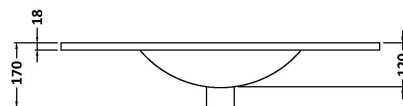

Sales Code: URB305B

Description: 800 F/S 2-Door/Drawer Unit & Basin 2

Packaging Details

Barcode: 5056211892656

Sales Code: URB328

Description: 800 F/S 2-Door/Drawer Unit

Product Dimensions

Height (mm):	810
Width (mm):	810
Depth (mm):	383
Nett Weight (kg):	31.5

Packaging Dimensions

Height (mm):	780
Width (mm):	795
Depth (mm):	383
Gross Weight (kg):	32

Packaging Data

Box Colour:	Brown Cardboard Box
Box Qty:	1
Label Size:	100 x 50
Label Colour:	White Label
Label Qty:	2

Outer Box Dimensions (If Applicable)

Height (mm):	
Width (mm):	
Depth (mm):	
Gross Weight (kg):	
Barcode:	5056211890508

Product Details

Country of Origin:	China
Fitting Instruction:	No
CE & UKCA:	N/A
FSC Certified Materials:	Yes
Colour:	Satin Blue
Construction Method:	Cam & Wood Dowel
Construction Type:	Rigid
Cabinet Finish:	MFC Painted Matt
Fascia Finish:	Mdf Painted Matt
Cabinet Thickness (mm):	18
Fascia Thickness (mm):	18
Drawer Included:	Yes
Drawer Type:	80mm High Metal Softclose
No of Shelves:	1
Hinge Type:	95 Degree Clip-On Soft Close
Hinge Included:	Yes
Adjustable Legs:	No
Fixings Included:	Yes
Handle Style:	Not Applicable
Waste Shroud:	Yes
Handle Included:	No, Not Required
Handle Type:	Handleless

Sales Code: NVM005

Description: Minimalist Basin 800mm

Product Dimensions

Height (mm):	170
Width (mm):	800
Depth (mm):	390
Nett Weight (kg):	16.9

Packaging Dimensions

Height (mm):	400
Width (mm):	820
Depth (mm):	200
Gross Weight (kg):	16.9