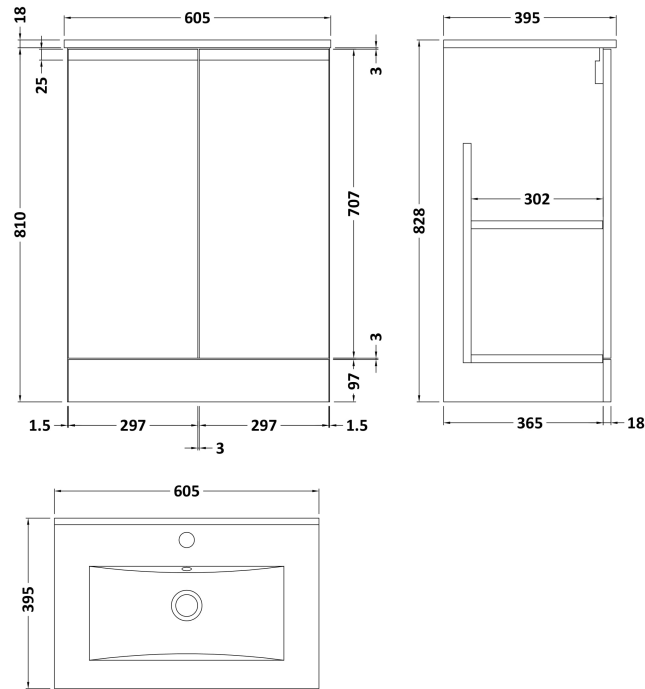

Sales Code: URB808B

Description: 600 F/S 2-Door Unit & Basin 2

Packaging Details

Barcode: 5056462674438

Sales Code: URB825

Description: 600 F/S 2-Door Unit

Product Dimensions

Height (mm):	810
Width (mm):	610
Depth (mm):	383
Nett Weight (kg):	26.5

Packaging Dimensions

Height (mm):	780
Width (mm):	595
Depth (mm):	383
Gross Weight (kg):	27

Packaging Data

Box Colour:	Brown Cardboard Box
Box Qty:	1
Label Size:	100 x 50
Label Colour:	White Label
Label Qty:	2

Sales Code: NVM003

Description: Minimalist Basin 600mm

Product Dimensions

Height (mm):	170
Width (mm):	600
Depth (mm):	390
Nett Weight (kg):	10.76

Packaging Dimensions

Height (mm):	200
Width (mm):	400
Depth (mm):	620
Gross Weight (kg):	10.76

Packaging Data

Box Colour:	Brown Cardboard Box - Printed
Box Qty:	1
Label Size:	100 x 50
Label Colour:	White Label
Label Qty:	2

Outer Box Dimensions (If Applicable)

Height (mm):	
Width (mm):	
Depth (mm):	
Gross Weight (kg):	
Barcode:	5055146194668