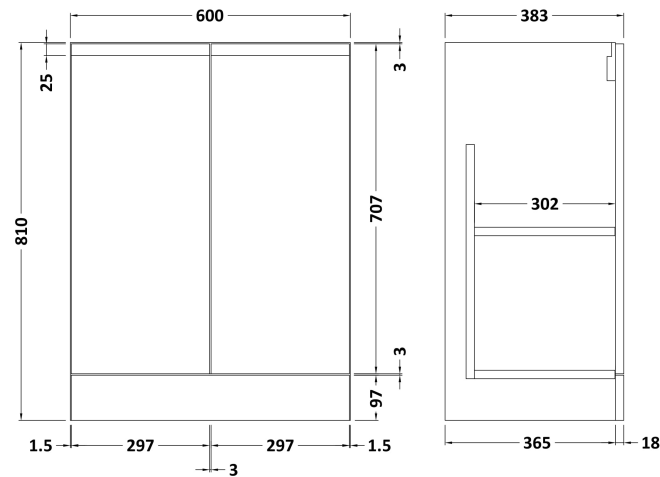

Sales Code: URB808B

Description: 600 F/S 2-Door Unit & Basin 2

Packaging Details

Barcode: 5056462674438

Sales Code: URB825

Description: 600 F/S 2-Door Unit

Product Dimensions

Height (mm):	810
Width (mm):	610
Depth (mm):	383
Nett Weight (kg):	26.5

Packaging Dimensions

Height (mm):	780
Width (mm):	595
Depth (mm):	383
Gross Weight (kg):	27

Packaging Data

Box Colour:	Brown Cardboard Box
Box Qty:	1
Label Size:	100 x 50
Label Colour:	White Label
Label Qty:	2

Sales Code: NVM003

Description: Minimalist Basin 600mm

Product Dimensions

Height (mm):	170
Width (mm):	600
Depth (mm):	390
Nett Weight (kg):	10.76

Packaging Dimensions

Height (mm):	200
Width (mm):	400
Depth (mm):	620
Gross Weight (kg):	10.76

Packaging Data

Box Colour:	Brown Cardboard Box - Printed
Box Qty:	1
Label Size:	100 x 50
Label Colour:	White Label
Label Qty:	2

Outer Box Dimensions (If Applicable)

Height (mm):	
Width (mm):	
Depth (mm):	
Gross Weight (kg):	
Barcode:	5055146194668