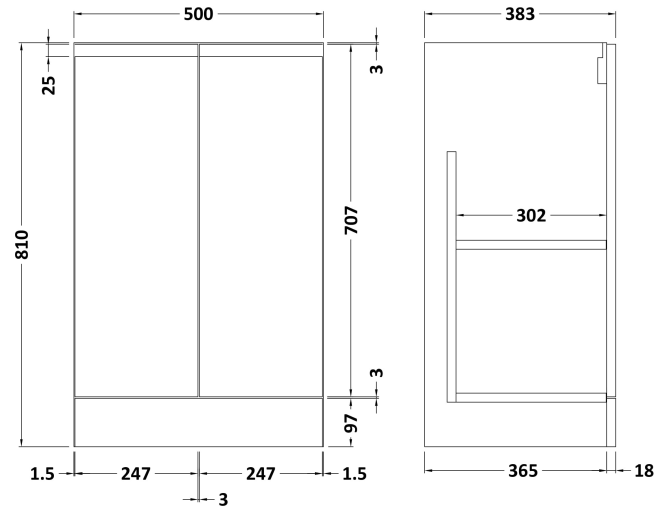

Sales Code: URB107B

Description: 500 F/S 2-Door Unit & Basin 2

Packaging Details

Barcode: 5056211899266

Sales Code: URB123

Description: 500 F/S 2-Door Unit

Product Dimensions

Height (mm):	810
Width (mm):	510
Depth (mm):	383
Nett Weight (kg):	21.5

Packaging Dimensions

Height (mm):	780
Width (mm):	495
Depth (mm):	383
Gross Weight (kg):	22

Packaging Data

Box Colour:	Brown Cardboard Box
Box Qty:	1
Label Size:	100 x 50
Label Colour:	White Label
Label Qty:	2

Sales Code: NVM001

Description: 500mm Minimalist Basin 1Th

Product Dimensions

Height (mm):	170
Width (mm):	500
Depth (mm):	390
Nett Weight (kg):	9

Packaging Dimensions

Height (mm):	400
Width (mm):	520
Depth (mm):	200
Gross Weight (kg):	9

Packaging Data

Box Colour:	Brown Cardboard Box
Box Qty:	1
Label Size:	105 x 50
Label Colour:	White Label
Label Qty:	1

Outer Box Dimensions (If Applicable)

Height (mm):	
Width (mm):	
Depth (mm):	
Gross Weight (kg):	
Barcode:	5055275828670