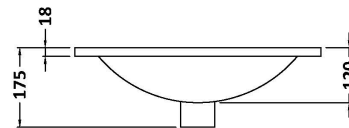

Packaging Dimensions

Height (mm):	780
Width (mm):	495
Depth (mm):	383
Gross Weight (kg):	22

Packaging Data

Box Colour:	Brown Cardboard Box
Box Qty:	1
Label Size:	100 x 50
Label Colour:	White Label
Label Qty:	2

Outer Box Dimensions (If Applicable)

Height (mm):	
Width (mm):	
Depth (mm):	
Gross Weight (kg):	
Barcode:	5056211899174

Product Details

Country of Origin:	China
Fitting Instruction:	No
CE & UKCA:	N/A
FSC Certified Materials:	Yes
Colour:	Satin White
Construction Method:	Cam & Wood Dowel
Construction Type:	Rigid
Cabinet Finish:	MFC Painted Matt
Fascia Finish:	Mdf Painted Matt
Cabinet Thickness (mm):	18
Fascia Thickness (mm):	18
Drawer Included:	No
Drawer Type:	Not Applicable
No of Shelves:	1
Hinge Type:	95 Degree Clip-On Soft Close
Hinge Included:	Yes
Adjustable Legs:	No
Fixings Included:	Yes
Handle Style:	Not Applicable
Waste Shroud:	No
Handle Included:	No, Not Required
Handle Type:	Handleless

Sales Code: NVM001

Description: 500mm Minimalist Basin 1Th

Product Dimensions

Height (mm):	170
Width (mm):	500
Depth (mm):	390
Nett Weight (kg):	9

Packaging Dimensions

Height (mm):	400
Width (mm):	520
Depth (mm):	200
Gross Weight (kg):	9

Packaging Data

Box Colour:	Brown Cardboard Box
Box Qty:	1
Label Size:	105 x 50
Label Colour:	White Label
Label Qty:	1

Outer Box Dimensions (If Applicable)

Height (mm):	
Width (mm):	
Depth (mm):	
Gross Weight (kg):	
Barcode:	5055275828670