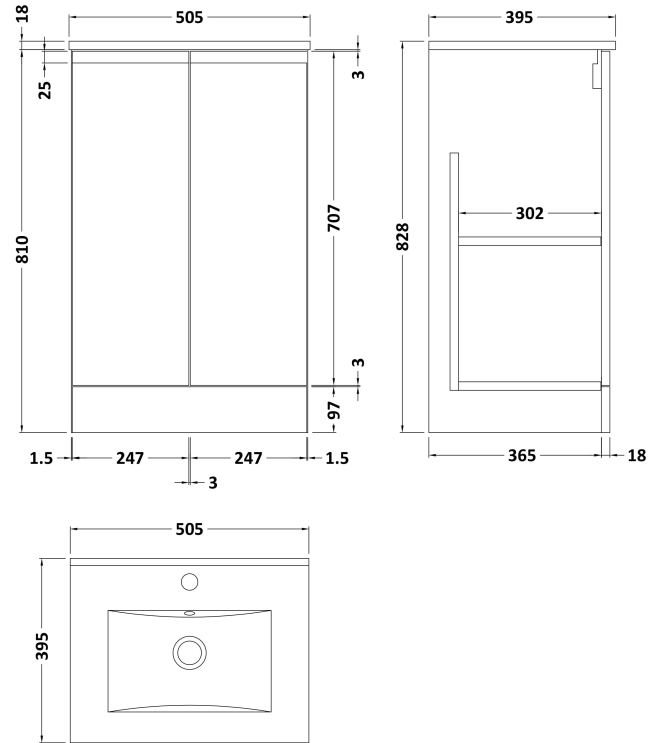

Sales Code: URB107B

Description: 500 F/S 2-Door Unit & Basin 2

Packaging Details

Barcode: 5056211899266

Sales Code: URB123

Description: 500 F/S 2-Door Unit

Product Dimensions

Height (mm):	810
Width (mm):	510
Depth (mm):	383
Nett Weight (kg):	21.5

Packaging Dimensions

Height (mm):	780
Width (mm):	495
Depth (mm):	383
Gross Weight (kg):	22

Packaging Data

Box Colour:	Brown Cardboard Box
Box Qty:	1
Label Size:	100 x 50
Label Colour:	White Label
Label Qty:	2

Sales Code: NVM001

Description: 500mm Minimalist Basin 1Th

Product Dimensions

Height (mm):	170
Width (mm):	500
Depth (mm):	390
Nett Weight (kg):	9

Packaging Dimensions

Height (mm):	400
Width (mm):	520
Depth (mm):	200
Gross Weight (kg):	9

Packaging Data

Box Colour:	Brown Cardboard Box
Box Qty:	1
Label Size:	105 x 50
Label Colour:	White Label
Label Qty:	1

Outer Box Dimensions (If Applicable)

Height (mm):	
Width (mm):	
Depth (mm):	
Gross Weight (kg):	
Barcode:	5055275828670