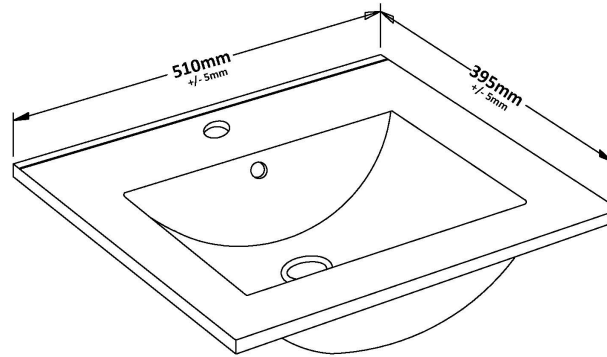

Packaging Dimensions

Height (mm):	780
Width (mm):	495
Depth (mm):	383
Gross Weight (kg):	22

Packaging Data

Box Colour:	Brown Cardboard Box
Box Qty:	1
Label Size:	100 x 50
Label Colour:	White Label
Label Qty:	2

Outer Box Dimensions (If Applicable)

Height (mm):	
Width (mm):	
Depth (mm):	
Gross Weight (kg):	
Barcode:	5056211899174

Product Details

Country of Origin:	China
Fitting Instruction:	No
CE & UKCA:	N/A
FSC Certified Materials:	Yes
Colour:	Satin White
Construction Method:	Cam & Wood Dowel
Construction Type:	Rigid
Cabinet Finish:	MFC Painted Matt
Fascia Finish:	Mdf Painted Matt
Cabinet Thickness (mm):	18
Fascia Thickness (mm):	18
Drawer Included:	No
Drawer Type:	Not Applicable
No of Shelves:	1
Hinge Type:	95 Degree Clip-On Soft Close
Hinge Included:	Yes
Adjustable Legs:	No
Fixings Included:	Yes
Handle Style:	Not Applicable
Waste Shroud:	No
Handle Included:	No, Not Required
Handle Type:	Handleless

Sales Code: NVM001

Description: 500mm Minimalist Basin 1Th

Product Dimensions

Height (mm):	170
Width (mm):	500
Depth (mm):	390
Nett Weight (kg):	9

Packaging Dimensions

Height (mm):	400
Width (mm):	520
Depth (mm):	200
Gross Weight (kg):	9

Packaging Data

Box Colour:	Brown Cardboard Box
Box Qty:	1
Label Size:	105 x 50
Label Colour:	White Label
Label Qty:	1

Outer Box Dimensions (If Applicable)

Height (mm):	
Width (mm):	
Depth (mm):	
Gross Weight (kg):	
Barcode:	5055275828670