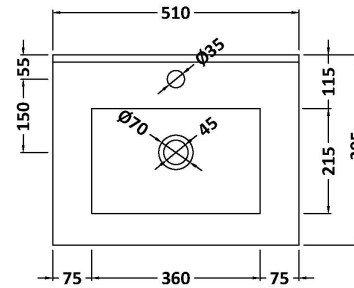

Packaging Dimensions

Height (mm):	780
Width (mm):	495
Depth (mm):	383
Gross Weight (kg):	22

Packaging Data

Box Colour:	Brown Cardboard Box
Box Qty:	1
Label Size:	100 x 50
Label Colour:	White Label
Label Qty:	2

Outer Box Dimensions (If Applicable)

Height (mm):	
Width (mm):	
Depth (mm):	
Gross Weight (kg):	
Barcode:	5056211899174

Product Details

Country of Origin:	China
Fitting Instruction:	No
CE & UKCA:	N/A
FSC Certified Materials:	Yes
Colour:	Satin White
Construction Method:	Cam & Wood Dowel
Construction Type:	Rigid
Cabinet Finish:	MFC Painted Matt
Fascia Finish:	Mdf Painted Matt
Cabinet Thickness (mm):	18
Fascia Thickness (mm):	18
Drawer Included:	No
Drawer Type:	Not Applicable
No of Shelves:	1
Hinge Type:	95 Degree Clip-On Soft Close
Hinge Included:	Yes
Adjustable Legs:	No
Fixings Included:	Yes
Handle Style:	Not Applicable
Waste Shroud:	No
Handle Included:	No, Not Required
Handle Type:	Handleless

Sales Code: NVM001

Description: 500mm Minimalist Basin 1Th

Product Dimensions

Height (mm):	170
Width (mm):	500
Depth (mm):	390
Nett Weight (kg):	9

Packaging Dimensions

Height (mm):	400
Width (mm):	520
Depth (mm):	200
Gross Weight (kg):	9

Packaging Data

Box Colour:	Brown Cardboard Box
Box Qty:	1
Label Size:	105 x 50
Label Colour:	White Label
Label Qty:	1

Outer Box Dimensions (If Applicable)

Height (mm):	
Width (mm):	
Depth (mm):	
Gross Weight (kg):	
Barcode:	5055275828670