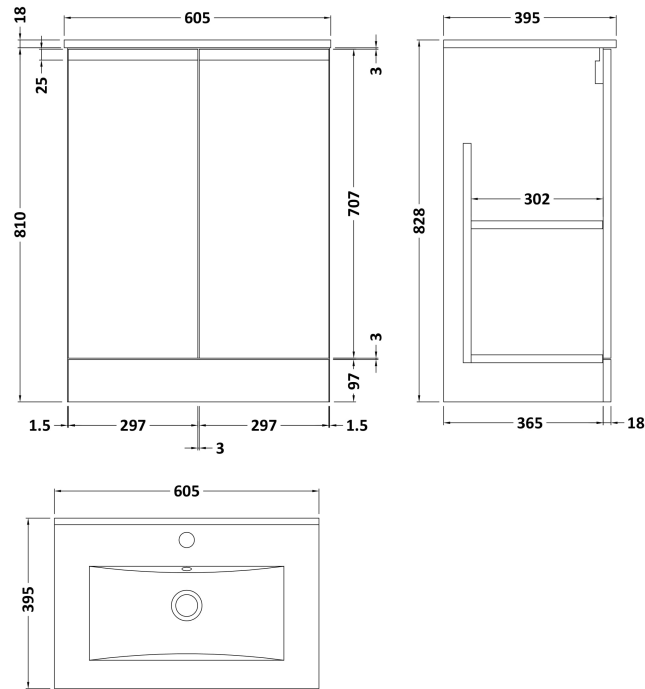

Sales Code: URB108B

Description: 600 F/S 2-Door Unit & Basin 2

Packaging Details

Barcode: 5056211899327

Sales Code: URB125

Description: 600 F/S 2-Door Unit

Product Dimensions

Height (mm):	810
Width (mm):	610
Depth (mm):	383
Nett Weight (kg):	26.5

Packaging Dimensions

Height (mm):	780
Width (mm):	595
Depth (mm):	383
Gross Weight (kg):	27

Packaging Data

Box Colour:	Brown Cardboard Box
Box Qty:	1
Label Size:	100 x 50
Label Colour:	White Label
Label Qty:	2

Outer Box Dimensions (If Applicable)

Height (mm):	
Width (mm):	
Depth (mm):	
Gross Weight (kg):	
Barcode:	5056211899204

Product Details

Country of Origin:	China
Fitting Instruction:	No
CE & UKCA:	N/A
FSC Certified Materials:	Yes
Colour:	Satin White
Construction Method:	Cam & Wood Dowel
Construction Type:	Rigid
Cabinet Finish:	MFC Painted Matt
Fascia Finish:	Mdf Painted Matt
Cabinet Thickness (mm):	18
Fascia Thickness (mm):	18
Drawer Included:	No
Drawer Type:	Not Applicable
No of Shelves:	1
Hinge Type:	95 Degree Clip-On Soft Close
Hinge Included:	Yes
Adjustable Legs:	No
Fixings Included:	Yes
Handle Style:	Not Applicable
Waste Shroud:	No
Handle Included:	No, Not Required
Handle Type:	Handleless

Sales Code: NVM003

Description: Minimalist Basin 600mm

Product Dimensions

Height (mm):	170
Width (mm):	600
Depth (mm):	390
Nett Weight (kg):	10.76

Packaging Dimensions

Height (mm):	200
Width (mm):	400
Depth (mm):	620
Gross Weight (kg):	10.76