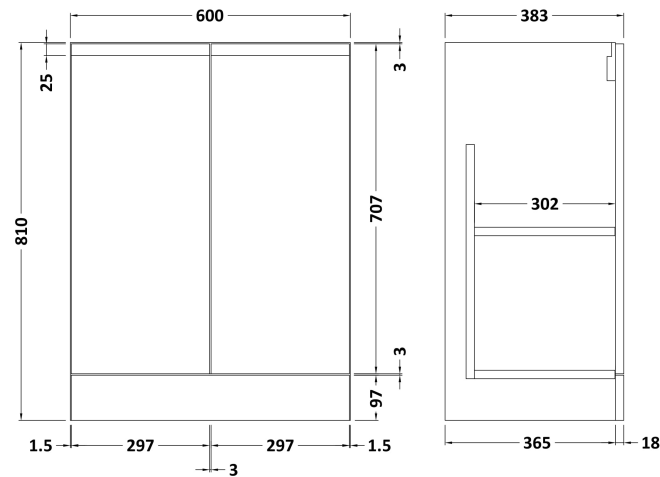

Sales Code: URB108B

Description: 600 F/S 2-Door Unit & Basin 2

Packaging Details

Barcode: 5056211899327

Sales Code: URB125

Description: 600 F/S 2-Door Unit

Product Dimensions

Height (mm):	810
Width (mm):	610
Depth (mm):	383
Nett Weight (kg):	26.5

Packaging Dimensions

Height (mm):	780
Width (mm):	595
Depth (mm):	383
Gross Weight (kg):	27

Packaging Data

Box Colour:	Brown Cardboard Box
Box Qty:	1
Label Size:	100 x 50
Label Colour:	White Label
Label Qty:	2

Sales Code: NVM003

Description: Minimalist Basin 600mm

Product Dimensions

Height (mm):	170
Width (mm):	600
Depth (mm):	390
Nett Weight (kg):	10.76

Packaging Dimensions

Height (mm):	200
Width (mm):	400
Depth (mm):	620
Gross Weight (kg):	10.76

Packaging Data

Box Colour:	Brown Cardboard Box - Printed
Box Qty:	1
Label Size:	100 x 50
Label Colour:	White Label
Label Qty:	2

Outer Box Dimensions (If Applicable)

Height (mm):	
Width (mm):	
Depth (mm):	
Gross Weight (kg):	
Barcode:	5055146194668