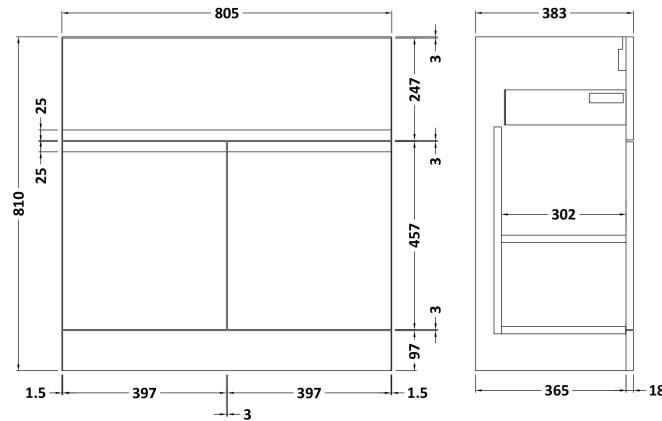

### Product Dimensions

Height (mm):	810
Width (mm):	810
Depth (mm):	383
Nett Weight (kg):	31.5

### Packaging Dimensions

Height (mm):	780
Width (mm):	795
Depth (mm):	383
Gross Weight (kg):	32

### Product Dimensions

Height (mm):	170
Width (mm):	800
Depth (mm):	390
Nett Weight (kg):	16.9

### Packaging Dimensions

Height (mm):	400
Width (mm):	820
Depth (mm):	200
Gross Weight (kg):	16.9