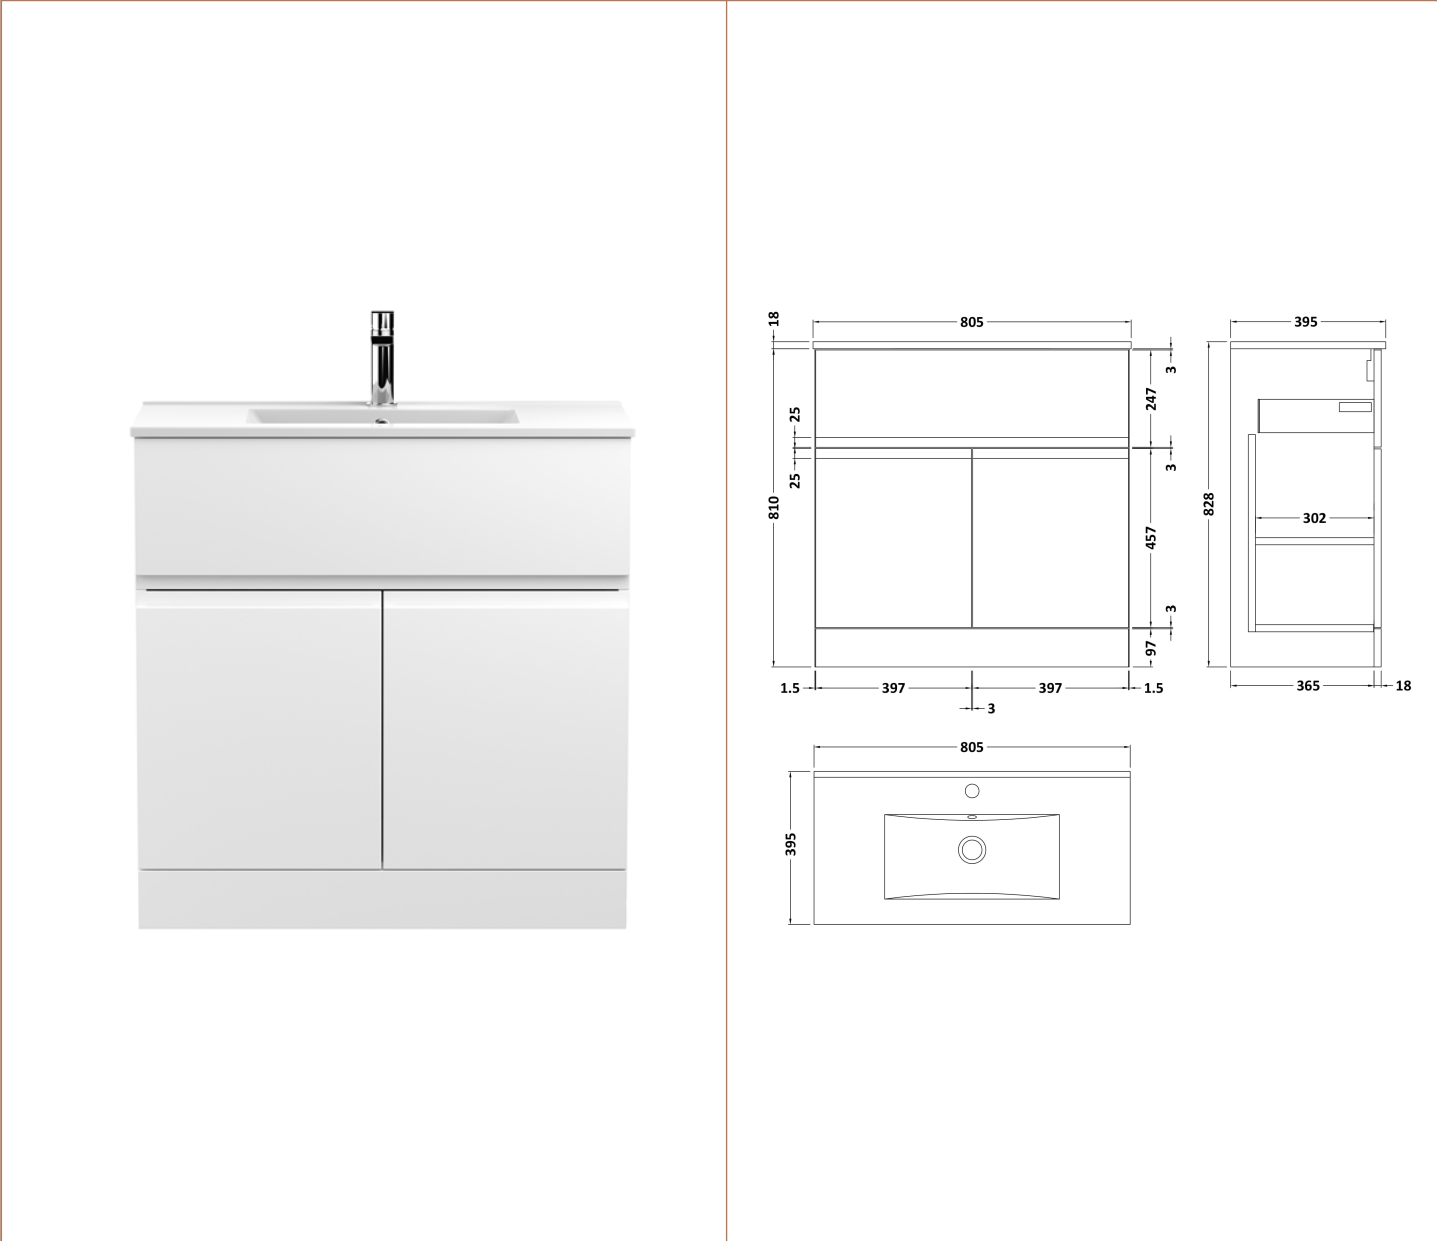

Sales Code: URB105B

Description: 800 F/S 2-Door/Drawer Unit & Basin 2

### Product Dimensions

Height (mm):	810
Width (mm):	810
Depth (mm):	383
Nett Weight (kg):	31.5

### Packaging Dimensions

Height (mm):	780
Width (mm):	795
Depth (mm):	383
Gross Weight (kg):	32

### Product Dimensions

Height (mm):	170
Width (mm):	800
Depth (mm):	390
Nett Weight (kg):	16.9