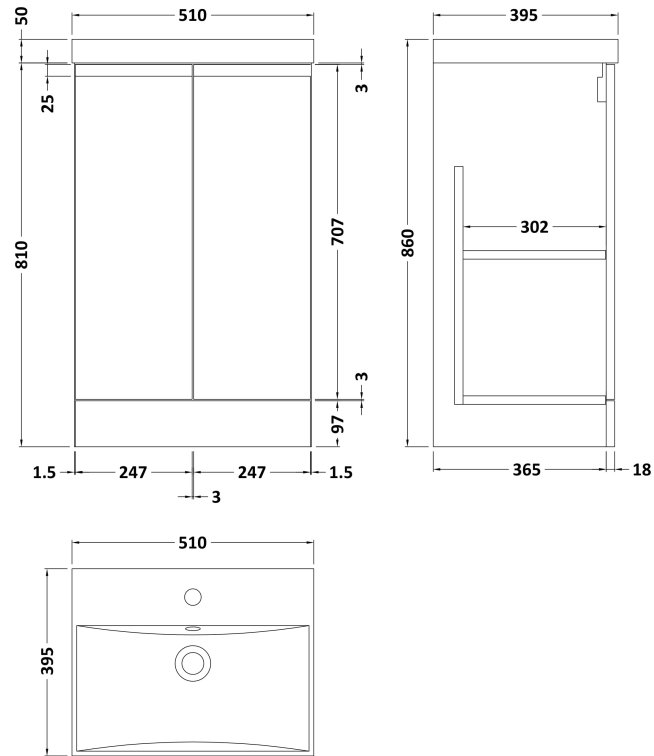

Sales Code: URB307D

Description: 500 F/S 2-Door Unit & Basin 3

Packaging Details

Barcode: 5056211886204

Sales Code: URB323

Description: 500 F/S 2-Door Unit

Product Dimensions

Height (mm):	810
Width (mm):	510
Depth (mm):	383
Nett Weight (kg):	21.5

Packaging Dimensions

Height (mm):	780
Width (mm):	495
Depth (mm):	383
Gross Weight (kg):	22

Packaging Data

Box Colour:	Brown Cardboard Box
Box Qty:	1
Label Size:	100 x 50
Label Colour:	White Label
Label Qty:	2

Sales Code: NVM032

Description: 500 Thin Edged Basin 1Th

Product Dimensions

Height (mm):	170
Width (mm):	510
Depth (mm):	395
Nett Weight (kg):	9.5

Packaging Dimensions

Height (mm):	190
Width (mm):	530
Depth (mm):	415
Gross Weight (kg):	10

Packaging Data

Box Colour:	Brown Cardboard Box - Printed
Box Qty:	1
Label Size:	100 x 50
Label Colour:	White Label
Label Qty:	2

Outer Box Dimensions (If Applicable)

Height (mm):	
Width (mm):	
Depth (mm):	
Gross Weight (kg):	
Barcode:	5056211853411