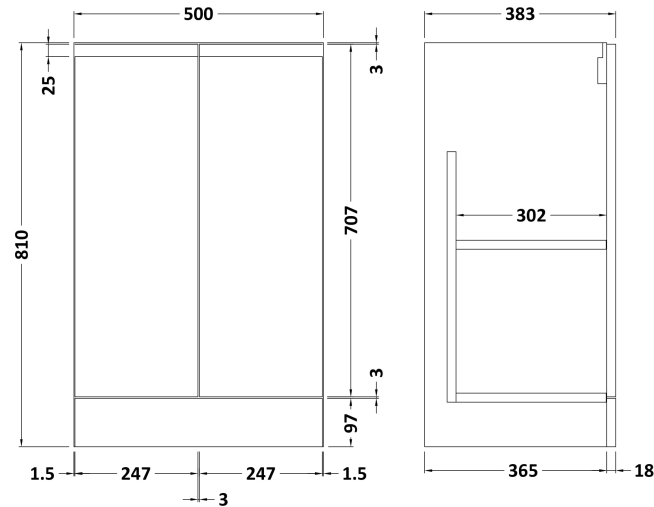

Sales Code: URB307D

Description: 500 F/S 2-Door Unit & Basin 3

Packaging Details

Barcode: 5056211886204

Sales Code: URB323

Description: 500 F/S 2-Door Unit

Product Dimensions

Height (mm):	810
Width (mm):	510
Depth (mm):	383
Nett Weight (kg):	21.5

Packaging Dimensions

Height (mm):	780
Width (mm):	495
Depth (mm):	383
Gross Weight (kg):	22

Packaging Data

Box Colour:	Brown Cardboard Box
Box Qty:	1
Label Size:	100 x 50
Label Colour:	White Label
Label Qty:	2

Sales Code: NVM032

Description: 500 Thin Edged Basin 1Th

Product Dimensions

Height (mm):	170
Width (mm):	510
Depth (mm):	395
Nett Weight (kg):	9.5

Packaging Dimensions

Height (mm):	190
Width (mm):	530
Depth (mm):	415
Gross Weight (kg):	10

Packaging Data

Box Colour:	Brown Cardboard Box - Printed
Box Qty:	1
Label Size:	100 x 50
Label Colour:	White Label
Label Qty:	2

Outer Box Dimensions (If Applicable)

Height (mm):	
Width (mm):	
Depth (mm):	
Gross Weight (kg):	
Barcode:	5056211853411