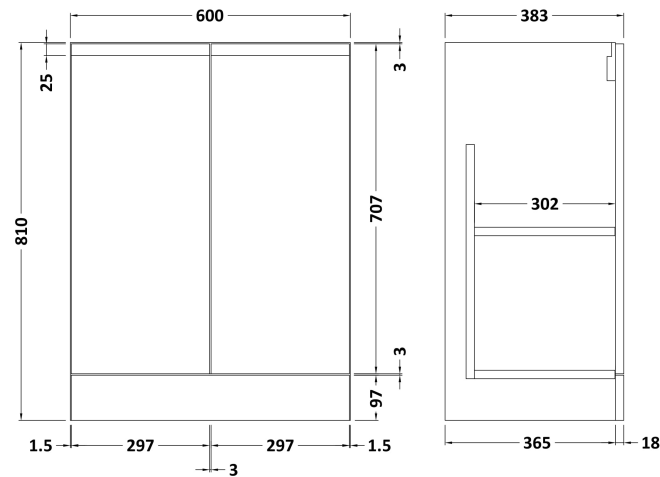

Sales Code: URB308D

Description: 600 F/S 2-Door Unit & Basin 3

Packaging Details

Barcode: 5056211886174

Sales Code: URB325

Description: 600 F/S 2-Door Unit

Product Dimensions

Height (mm):	810
Width (mm):	610
Depth (mm):	383
Nett Weight (kg):	26.5

Packaging Dimensions

Height (mm):	780
Width (mm):	595
Depth (mm):	383
Gross Weight (kg):	27

Packaging Data

Box Colour:	Brown Cardboard Box
Box Qty:	1
Label Size:	100 x 50
Label Colour:	White Label
Label Qty:	2

Sales Code: NVM033

Description: 600 Thin Edged Basin 1Th

Product Dimensions

Height (mm):	170
Width (mm):	610
Depth (mm):	395
Nett Weight (kg):	11

Packaging Dimensions

Height (mm):	190
Width (mm):	630
Depth (mm):	415
Gross Weight (kg):	11.5

Packaging Data

Box Colour:	Brown Cardboard Box - Printed
Box Qty:	1
Label Size:	100 x 50
Label Colour:	White Label
Label Qty:	2

Outer Box Dimensions (If Applicable)

Height (mm):	
Width (mm):	
Depth (mm):	
Gross Weight (kg):	
Barcode:	5056211853428