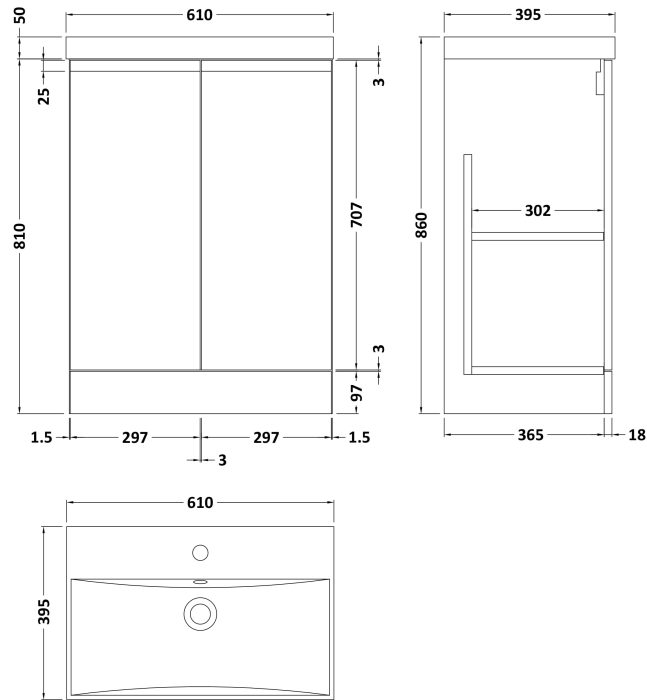

Sales Code: URB308D

Description: 600 F/S 2-Door Unit & Basin 3

Packaging Details

Barcode: 5056211886174

Sales Code: URB325

Description: 600 F/S 2-Door Unit

Product Dimensions

Height (mm):	810
Width (mm):	610
Depth (mm):	383
Nett Weight (kg):	26.5

Packaging Dimensions

Height (mm):	780
Width (mm):	595
Depth (mm):	383
Gross Weight (kg):	27

Packaging Data

Box Colour:	Brown Cardboard Box
Box Qty:	1
Label Size:	100 x 50
Label Colour:	White Label
Label Qty:	2

Sales Code: NVM033

Description: 600 Thin Edged Basin 1Th

Product Dimensions

Height (mm):	170
Width (mm):	610
Depth (mm):	395
Nett Weight (kg):	11

Packaging Dimensions

Height (mm):	190
Width (mm):	630
Depth (mm):	415
Gross Weight (kg):	11.5

Packaging Data

Box Colour:	Brown Cardboard Box - Printed
Box Qty:	1
Label Size:	100 x 50
Label Colour:	White Label
Label Qty:	2

Outer Box Dimensions (If Applicable)

Height (mm):	
Width (mm):	
Depth (mm):	
Gross Weight (kg):	
Barcode:	5056211853428