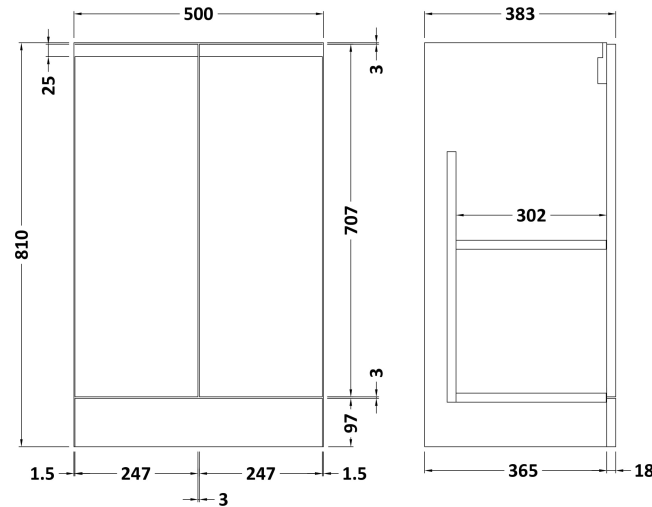

Sales Code: URB807D

Description: 500 Fs 2-Door Vanity & Basin 3

Packaging Details

Barcode: 5056462674315

Sales Code: URB823

Description: 500 F/S 2-Door Unit

Product Dimensions

Height (mm):	810
Width (mm):	510
Depth (mm):	383
Nett Weight (kg):	21.5

Packaging Dimensions

Height (mm):	780
Width (mm):	495
Depth (mm):	383
Gross Weight (kg):	22

Packaging Data

Box Colour:	Brown Cardboard Box
Box Qty:	1
Label Size:	100 x 50
Label Colour:	White Label
Label Qty:	2

Sales Code: NVM032

Description: 500 Thin Edged Basin 1Th

Product Dimensions

Height (mm):	170
Width (mm):	510
Depth (mm):	395
Nett Weight (kg):	9.5

Packaging Dimensions

Height (mm):	190
Width (mm):	530
Depth (mm):	415
Gross Weight (kg):	10

Packaging Data

Box Colour:	Brown Cardboard Box - Printed
Box Qty:	1
Label Size:	100 x 50
Label Colour:	White Label
Label Qty:	2

Outer Box Dimensions (If Applicable)

Height (mm):	
Width (mm):	
Depth (mm):	
Gross Weight (kg):	
Barcode:	5056211853411