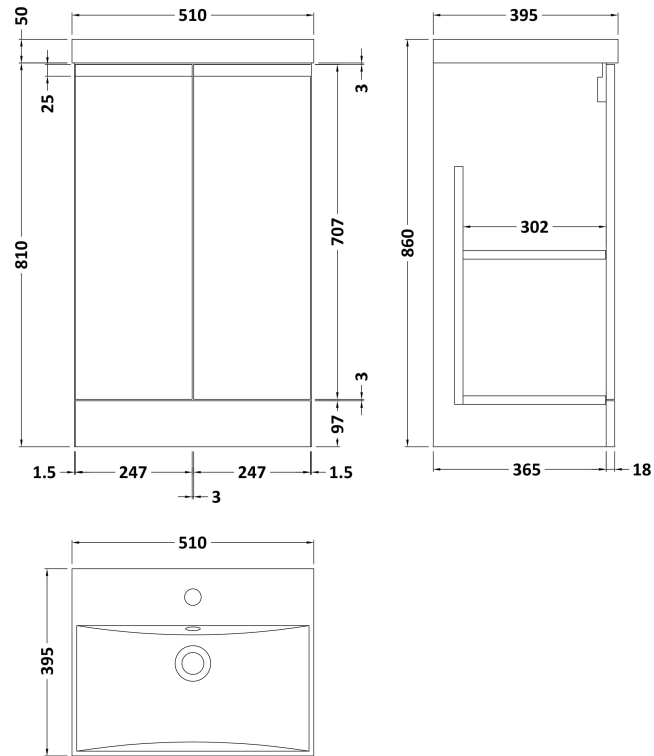

Sales Code: URB807D

Description: 500 Fs 2-Door Vanity & Basin 3

Packaging Details

Barcode: 5056462674315

Sales Code: URB823

Description: 500 F/S 2-Door Unit

Product Dimensions

Height (mm):	810
Width (mm):	510
Depth (mm):	383
Nett Weight (kg):	21.5

Packaging Dimensions

Height (mm):	780
Width (mm):	495
Depth (mm):	383
Gross Weight (kg):	22

Packaging Data

Box Colour:	Brown Cardboard Box
Box Qty:	1
Label Size:	100 x 50
Label Colour:	White Label
Label Qty:	2

Sales Code: NVM032

Description: 500 Thin Edged Basin 1Th

Product Dimensions

Height (mm):	170
Width (mm):	510
Depth (mm):	395
Nett Weight (kg):	9.5

Packaging Dimensions

Height (mm):	190
Width (mm):	530
Depth (mm):	415
Gross Weight (kg):	10

Packaging Data

Box Colour:	Brown Cardboard Box - Printed
Box Qty:	1
Label Size:	100 x 50
Label Colour:	White Label
Label Qty:	2

Outer Box Dimensions (If Applicable)

Height (mm):	
Width (mm):	
Depth (mm):	
Gross Weight (kg):	
Barcode:	5056211853411