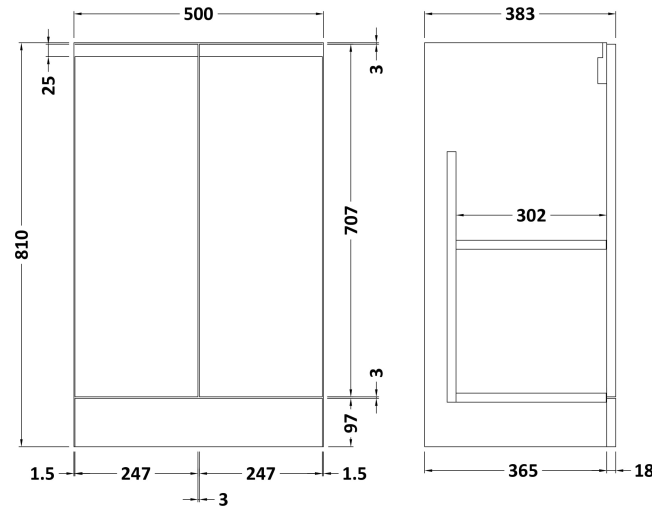

### Product Dimensions

Height (mm):	810
Width (mm):	510
Depth (mm):	383
Nett Weight (kg):	21.5

### Packaging Dimensions

Height (mm):	780
Width (mm):	495
Depth (mm):	383
Gross Weight (kg):	22

### Product Dimensions

Height (mm):	170
Width (mm):	510
Depth (mm):	395
Nett Weight (kg):	9.5

### Packaging Dimensions

Height (mm):	190
Width (mm):	530
Depth (mm):	415
Gross Weight (kg):	10