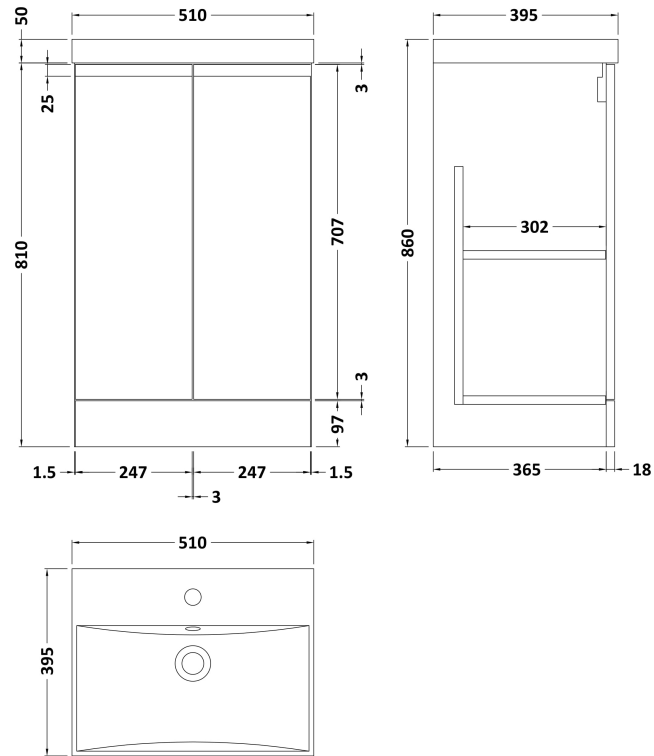

Sales Code: URB207D

Description: 500 F/S 2-Door Unit & Basin 3

Packaging Details

Barcode: 5056211887003