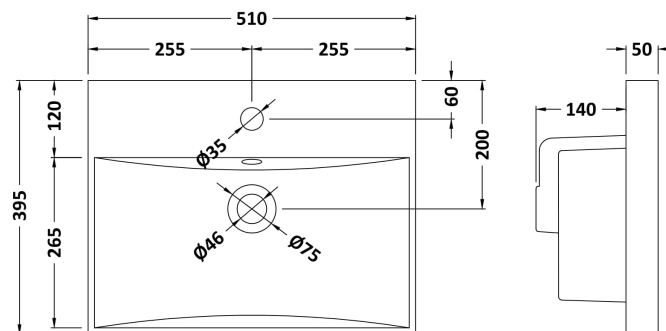

### Product Dimensions

Height (mm):	810
Width (mm):	510
Depth (mm):	383
Nett Weight (kg):	21.5

### Packaging Dimensions

Height (mm):	780
Width (mm):	495
Depth (mm):	383
Gross Weight (kg):	22

### Outer Box Dimensions (If Applicable)

Height (mm):	
Width (mm):	
Depth (mm):	
Gross Weight (kg):	
Barcode:	5056211899181

### Product Dimensions

Height (mm):	170
Width (mm):	510
Depth (mm):	395
Nett Weight (kg):	9.5