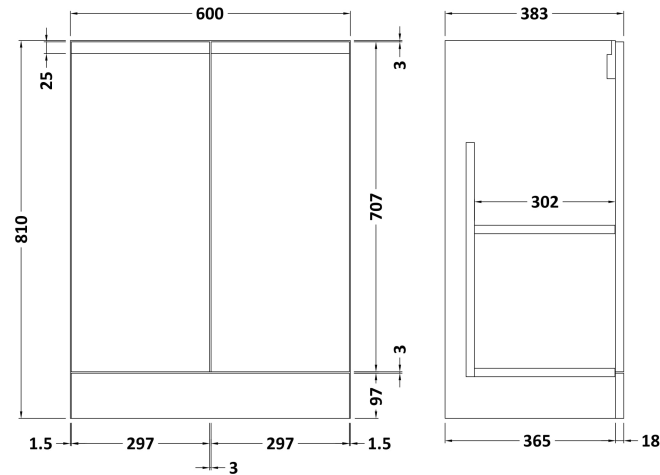

Sales Code: URB208D

Description: 600 F/S 2-Door Unit & Basin 3

Packaging Details

Barcode: 5056211886181

Sales Code: URB225

Description: 600 F/S 2-Door Unit

Product Dimensions

Height (mm):	810
Width (mm):	610
Depth (mm):	383
Nett Weight (kg):	26.5

Packaging Dimensions

Height (mm):	780
Width (mm):	595
Depth (mm):	383
Gross Weight (kg):	27

Packaging Data

Box Colour:	Brown Cardboard Box
Box Qty:	1
Label Size:	100 x 50
Label Colour:	White Label
Label Qty:	2

Sales Code: NVM033

Description: 600 Thin Edged Basin 1Th

Product Dimensions

Height (mm):	170
Width (mm):	610
Depth (mm):	395
Nett Weight (kg):	11

Packaging Dimensions

Height (mm):	190
Width (mm):	630
Depth (mm):	415
Gross Weight (kg):	11.5

Packaging Data

Box Colour:	Brown Cardboard Box - Printed
Box Qty:	1
Label Size:	100 x 50
Label Colour:	White Label
Label Qty:	2

Outer Box Dimensions (If Applicable)

Height (mm):	
Width (mm):	
Depth (mm):	
Gross Weight (kg):	
Barcode:	5056211853428