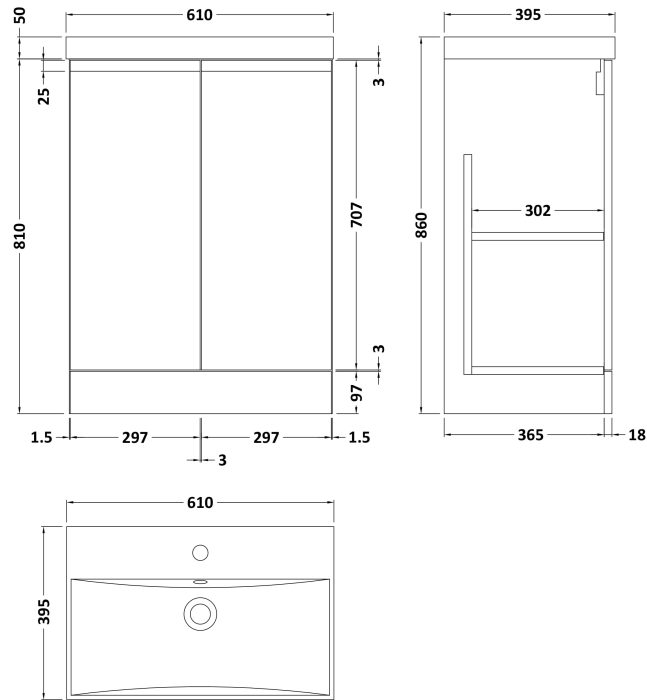

Sales Code: URB208D

Description: 600 F/S 2-Door Unit & Basin 3

Packaging Details

Barcode: 5056211886181

Sales Code: URB225

Description: 600 F/S 2-Door Unit

Product Dimensions

Height (mm):	810
Width (mm):	610
Depth (mm):	383
Nett Weight (kg):	26.5

Packaging Dimensions

Height (mm):	780
Width (mm):	595
Depth (mm):	383
Gross Weight (kg):	27

Packaging Data

Box Colour:	Brown Cardboard Box
Box Qty:	1
Label Size:	100 x 50
Label Colour:	White Label
Label Qty:	2

Sales Code: NVM033

Description: 600 Thin Edged Basin 1Th

Product Dimensions

Height (mm):	170
Width (mm):	610
Depth (mm):	395
Nett Weight (kg):	11

Packaging Dimensions

Height (mm):	190
Width (mm):	630
Depth (mm):	415
Gross Weight (kg):	11.5

Packaging Data

Box Colour:	Brown Cardboard Box - Printed
Box Qty:	1
Label Size:	100 x 50
Label Colour:	White Label
Label Qty:	2

Outer Box Dimensions (If Applicable)

Height (mm):	
Width (mm):	
Depth (mm):	
Gross Weight (kg):	
Barcode:	5056211853428