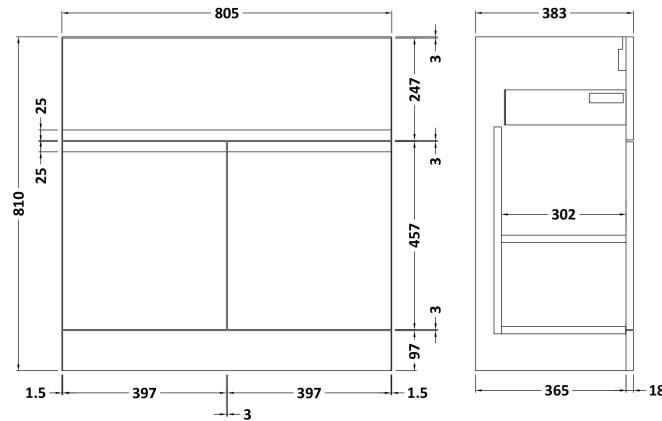

### Product Dimensions

Height (mm):	810
Width (mm):	810
Depth (mm):	383
Nett Weight (kg):	31.5

### Packaging Dimensions

Height (mm):	780
Width (mm):	795
Depth (mm):	383
Gross Weight (kg):	32

### Product Dimensions

Height (mm):	170
Width (mm):	810
Depth (mm):	395
Nett Weight (kg):	14.5

### Packaging Dimensions

Height (mm):	190
Width (mm):	830
Depth (mm):	415
Gross Weight (kg):	15