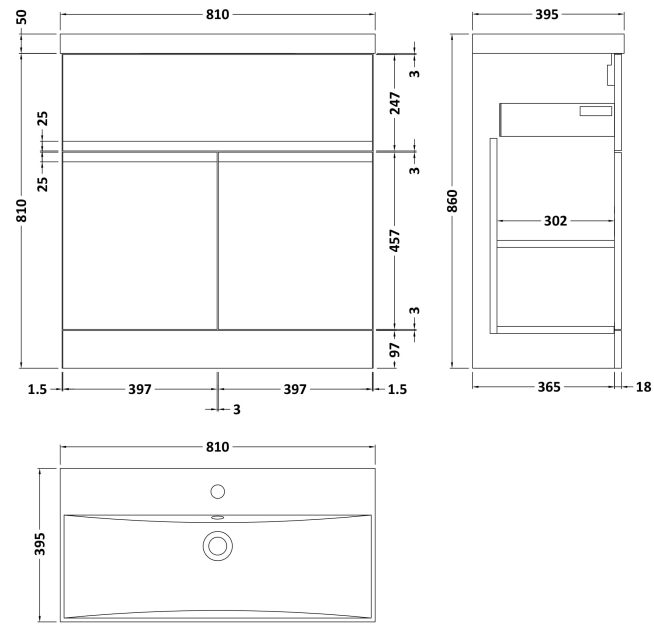

Sales Code: URB205D

Description: 800 F/S 2-Door/Drawer Unit & Basin 3

Packaging Details

Barcode: 5056211887454