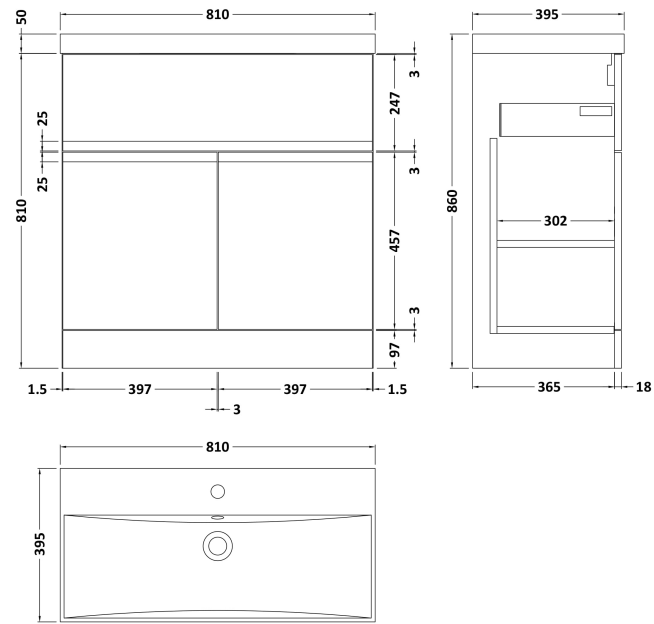

Sales Code: URB105D

Description: 800 F/S 2-Door/Drawer Unit & Basin 3

Packaging Details

Barcode: 5056211887461

Sales Code: URB128

Description: 800 F/S 2-Door/Drawer Unit

Product Dimensions

Height (mm):	810
Width (mm):	810
Depth (mm):	383
Nett Weight (kg):	31.5

Packaging Dimensions

Height (mm):	780
Width (mm):	795
Depth (mm):	383
Gross Weight (kg):	32

Packaging Data

Box Colour:	Brown Cardboard Box
Box Qty:	1
Label Size:	100 x 50
Label Colour:	White Label
Label Qty:	2

Sales Code: NVM035

Description: 800 Thin Edged Basin 1Th

Product Dimensions

Height (mm):	170
Width (mm):	810
Depth (mm):	395
Nett Weight (kg):	14.5

Packaging Dimensions

Height (mm):	190
Width (mm):	830
Depth (mm):	415
Gross Weight (kg):	15

Packaging Data

Box Colour:	Brown Cardboard Box
Box Qty:	1
Label Size:	100 x 50
Label Colour:	White Label
Label Qty:	2

Outer Box Dimensions (If Applicable)

Height (mm):	
Width (mm):	
Depth (mm):	
Gross Weight (kg):	
Barcode:	5056211853435