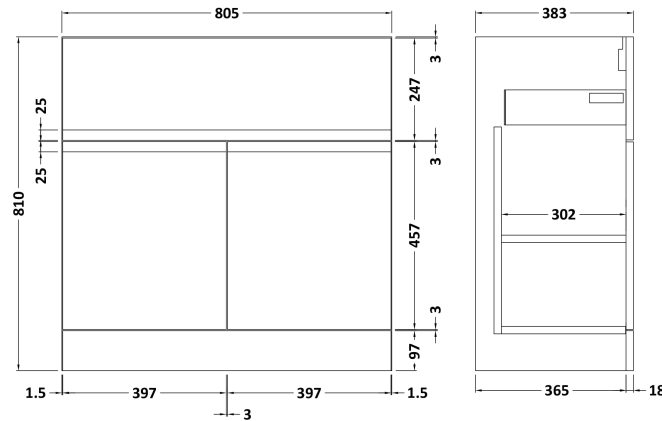

Sales Code: URB105D

Description: 800 F/S 2-Door/Drawer Unit & Basin 3

Packaging Details

Barcode: 5056211887461

Sales Code: URB128

Description: 800 F/S 2-Door/Drawer Unit

Product Dimensions

Height (mm):	810
Width (mm):	810
Depth (mm):	383
Nett Weight (kg):	31.5

Packaging Dimensions

Height (mm):	780
Width (mm):	795
Depth (mm):	383
Gross Weight (kg):	32

Packaging Data

Box Colour:	Brown Cardboard Box
Box Qty:	1
Label Size:	100 x 50
Label Colour:	White Label
Label Qty:	2

Sales Code: NVM035

Description: 800 Thin Edged Basin 1Th

Product Dimensions

Height (mm):	170
Width (mm):	810
Depth (mm):	395
Nett Weight (kg):	14.5

Packaging Dimensions

Height (mm):	190
Width (mm):	830
Depth (mm):	415
Gross Weight (kg):	15

Packaging Data

Box Colour:	Brown Cardboard Box
Box Qty:	1
Label Size:	100 x 50
Label Colour:	White Label
Label Qty:	2

Outer Box Dimensions (If Applicable)

Height (mm):	
Width (mm):	
Depth (mm):	
Gross Weight (kg):	
Barcode:	5056211853435