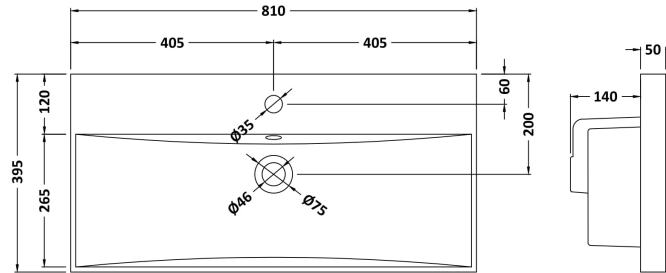

Packaging Dimensions

Height (mm):	780
Width (mm):	795
Depth (mm):	383
Gross Weight (kg):	32

Packaging Data

Box Colour:	Brown Cardboard Box
Box Qty:	1
Label Size:	100 x 50
Label Colour:	White Label
Label Qty:	2

Outer Box Dimensions (If Applicable)

Height (mm):	
Width (mm):	
Depth (mm):	
Gross Weight (kg):	
Barcode:	5056211890485

Product Details

Country of Origin:	China
Fitting Instruction:	No
CE & UKCA:	N/A
FSC Certified Materials:	Yes
Colour:	Satin White
Construction Method:	Cam & Wood Dowel
Construction Type:	Rigid
Cabinet Finish:	MFC Painted Matt
Fascia Finish:	Mdf Painted Matt
Cabinet Thickness (mm):	18
Fascia Thickness (mm):	18
Drawer Included:	Yes
Drawer Type:	80mm High Metal Softclose
No of Shelves:	1
Hinge Type:	95 Degree Clip-On Soft Close
Hinge Included:	Yes
Adjustable Legs:	No
Fixings Included:	Yes
Handle Style:	Not Applicable
Waste Shroud:	Yes
Handle Included:	No, Not Required
Handle Type:	Handleless

Sales Code: NVM035

Description: 800 Thin Edged Basin 1Th

Product Dimensions

Height (mm):	170
Width (mm):	810
Depth (mm):	395
Nett Weight (kg):	14.5

Packaging Dimensions

Height (mm):	190
Width (mm):	830
Depth (mm):	415
Gross Weight (kg):	15

Packaging Data

Box Colour:	Brown Cardboard Box
Box Qty:	1
Label Size:	100 x 50
Label Colour:	White Label
Label Qty:	2

Outer Box Dimensions (If Applicable)

Height (mm):	
Width (mm):	
Depth (mm):	
Gross Weight (kg):	
Barcode:	5056211853435