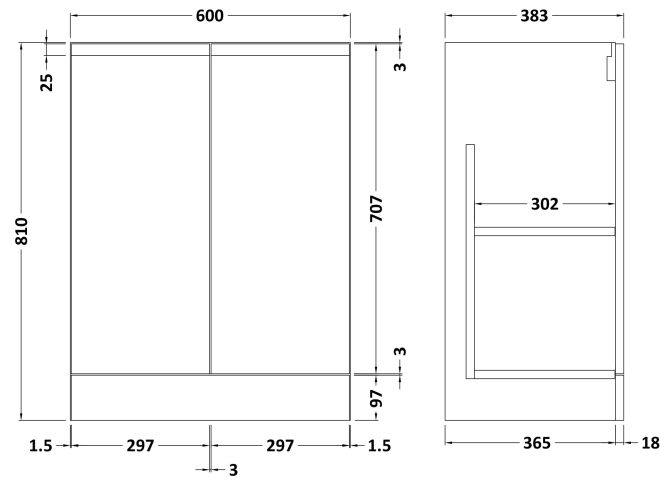

### Product Dimensions

Height (mm):	160
Width (mm):	610
Depth (mm):	440
Nett Weight (kg):	11

### Outer Box Dimensions (If Applicable)

Height (mm):	
Width (mm):	
Depth (mm):	
Gross Weight (kg):	
Barcode:	5056462620961

### Product Dimensions

Height (mm):	810
Width (mm):	610
Depth (mm):	383
Nett Weight (kg):	26.5

### Packaging Dimensions

Height (mm):	780
Width (mm):	595
Depth (mm):	383
Gross Weight (kg):	27