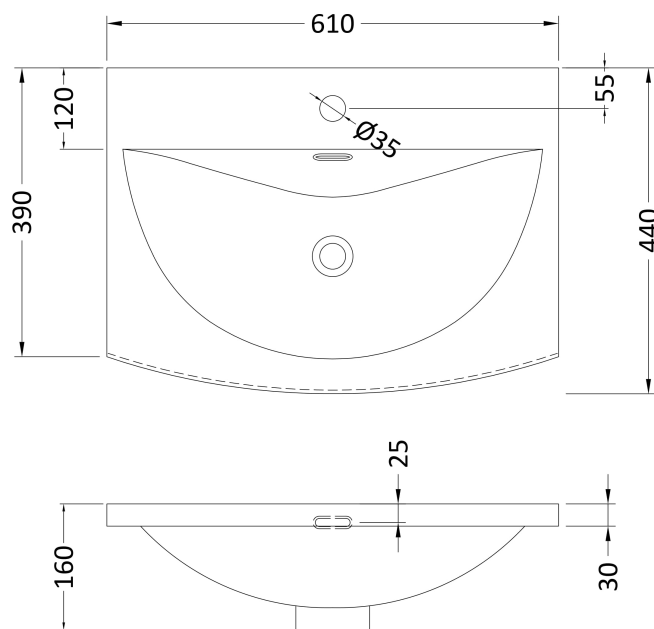

### Product Dimensions

Height (mm):	160
Width (mm):	610
Depth (mm):	440
Nett Weight (kg):	11

### Packaging Dimensions

Height (mm):	190
Width (mm):	630
Depth (mm):	415
Gross Weight (kg):	11.5

### Product Dimensions

Height (mm):	810
Width (mm):	610
Depth (mm):	383
Nett Weight (kg):	26.5

### Packaging Dimensions

Height (mm):	780
Width (mm):	595
Depth (mm):	383
Gross Weight (kg):	27