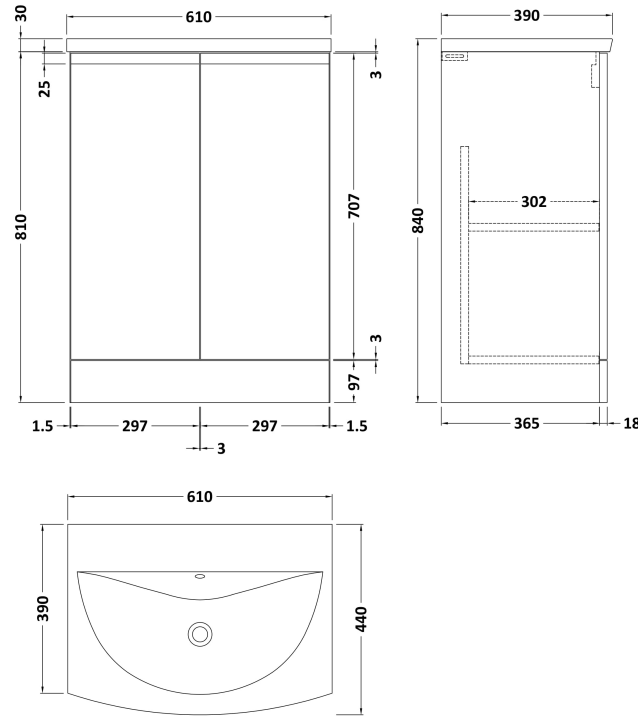

Sales Code: URB308G

Description: 600 F/S 2-Door Unit & Basin 4

Packaging Details

Barcode: 5056462622309