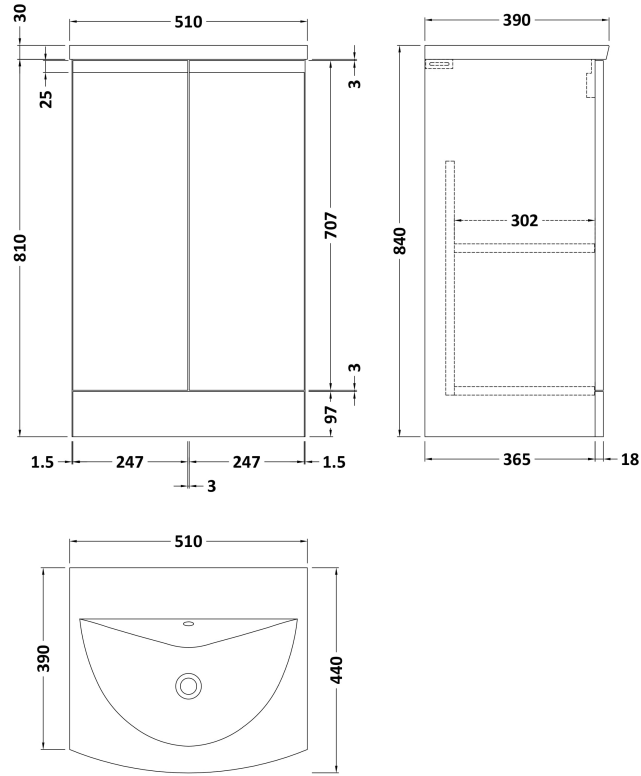

Sales Code: URB807G

Description: 500 Fs 2-Door Vanity & Basin 4

Packaging Details

Barcode: 5056462674322

Sales Code: URB823

Description: 500 F/S 2-Door Unit

Product Dimensions

Height (mm):	810
Width (mm):	510
Depth (mm):	383
Nett Weight (kg):	21.5

Packaging Dimensions

Height (mm):	780
Width (mm):	495
Depth (mm):	383
Gross Weight (kg):	22

Packaging Data

Box Colour:	Brown Cardboard Box
Box Qty:	1
Label Size:	100 x 50
Label Colour:	White Label
Label Qty:	2

Sales Code: NVM042

Description: 500 Curved Basin 1Th

Product Dimensions

Height (mm):	160
Width (mm):	510
Depth (mm):	440
Nett Weight (kg):	9

Packaging Dimensions

Height (mm):	190
Width (mm):	530
Depth (mm):	415
Gross Weight (kg):	9.5

Packaging Data

Box Colour:	Brown Cardboard Box - Printed
Box Qty:	1
Label Size:	100 x 50
Label Colour:	White Label
Label Qty:	2

Outer Box Dimensions (If Applicable)

Height (mm):	
Width (mm):	
Depth (mm):	
Gross Weight (kg):	
Barcode:	5056462620985