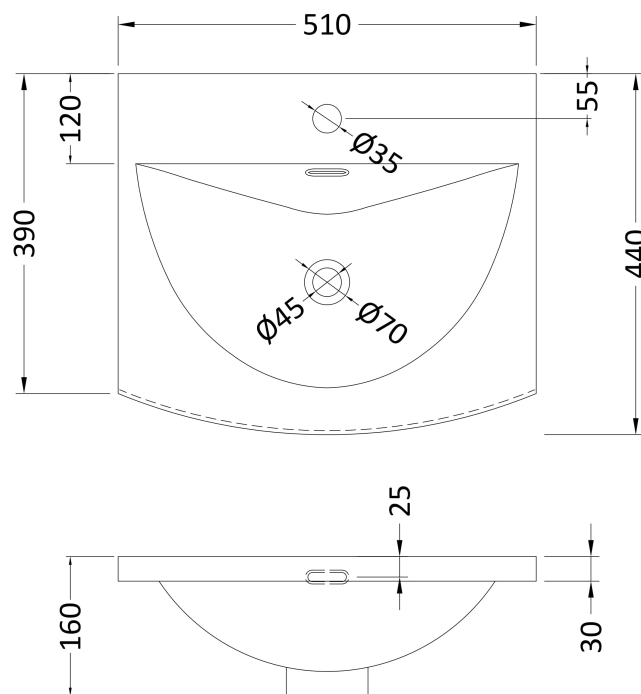

Sales Code: URB807G

Description: 500 Fs 2-Door Vanity & Basin 4

Packaging Details

Barcode: 5056462674322

Sales Code: URB823

Description: 500 F/S 2-Door Unit

Product Dimensions

Height (mm):	810
Width (mm):	510
Depth (mm):	383
Nett Weight (kg):	21.5

Packaging Dimensions

Height (mm):	780
Width (mm):	495
Depth (mm):	383
Gross Weight (kg):	22

Packaging Data

Box Colour:	Brown Cardboard Box
Box Qty:	1
Label Size:	100 x 50
Label Colour:	White Label
Label Qty:	2

Sales Code: NVM042

Description: 500 Curved Basin 1Th

Product Dimensions

Height (mm):	160
Width (mm):	510
Depth (mm):	440
Nett Weight (kg):	9

Packaging Dimensions

Height (mm):	190
Width (mm):	530
Depth (mm):	415
Gross Weight (kg):	9.5

Packaging Data

Box Colour:	Brown Cardboard Box - Printed
Box Qty:	1
Label Size:	100 x 50
Label Colour:	White Label
Label Qty:	2

Outer Box Dimensions (If Applicable)

Height (mm):	
Width (mm):	
Depth (mm):	
Gross Weight (kg):	
Barcode:	5056462620985