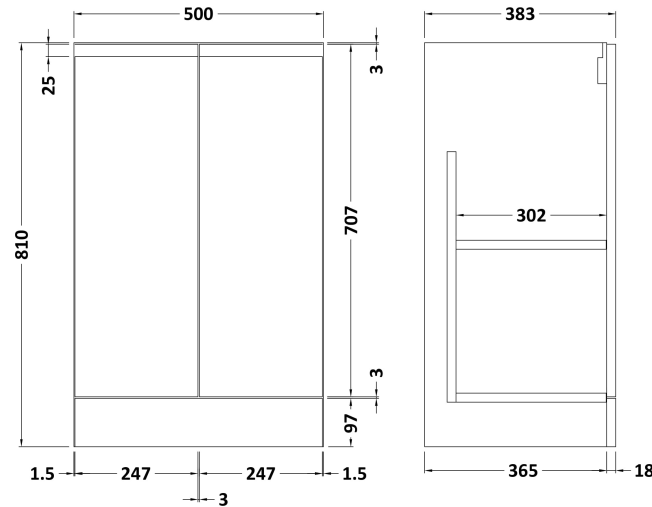

Sales Code: URB807G

Description: 500 Fs 2-Door Vanity & Basin 4

Packaging Details

Barcode: 5056462674322

Sales Code: URB823

Description: 500 F/S 2-Door Unit

Product Dimensions

Height (mm):	810
Width (mm):	510
Depth (mm):	383
Nett Weight (kg):	21.5

Packaging Dimensions

Height (mm):	780
Width (mm):	495
Depth (mm):	383
Gross Weight (kg):	22

Packaging Data

Box Colour:	Brown Cardboard Box
Box Qty:	1
Label Size:	100 x 50
Label Colour:	White Label
Label Qty:	2

Sales Code: NVM042

Description: 500 Curved Basin 1Th

Product Dimensions

Height (mm):	160
Width (mm):	510
Depth (mm):	440
Nett Weight (kg):	9

Packaging Dimensions

Height (mm):	190
Width (mm):	530
Depth (mm):	415
Gross Weight (kg):	9.5

Packaging Data

Box Colour:	Brown Cardboard Box - Printed
Box Qty:	1
Label Size:	100 x 50
Label Colour:	White Label
Label Qty:	2

Outer Box Dimensions (If Applicable)

Height (mm):	
Width (mm):	
Depth (mm):	
Gross Weight (kg):	
Barcode:	5056462620985