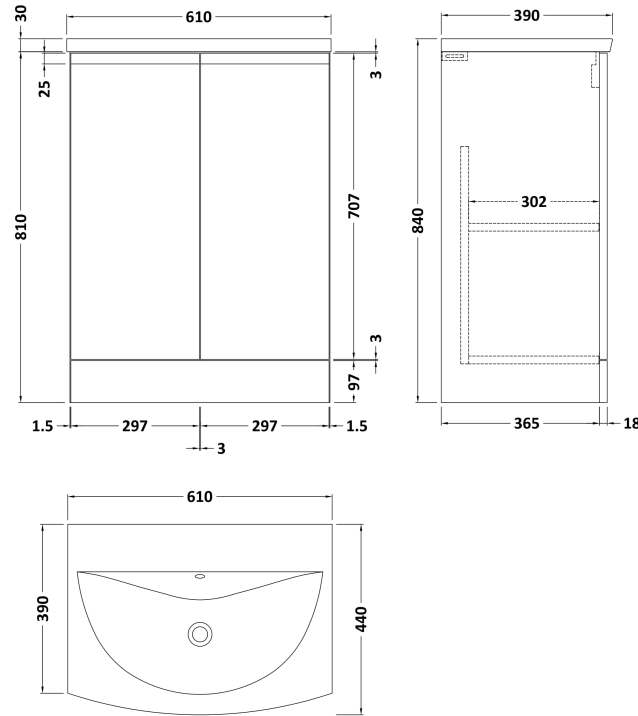

Sales Code: URB808G

Description: 600 F/S 2-Door Unit & Basin 4

Packaging Details

Barcode: 5056462674452

Sales Code: URB825

Description: 600 F/S 2-Door Unit

Product Dimensions

Height (mm):	810
Width (mm):	610
Depth (mm):	383
Nett Weight (kg):	26.5

Packaging Dimensions

Height (mm):	780
Width (mm):	595
Depth (mm):	383
Gross Weight (kg):	27

Packaging Data

Box Colour:	Brown Cardboard Box
Box Qty:	1
Label Size:	100 x 50
Label Colour:	White Label
Label Qty:	2

Sales Code: NVM043

Description: 600 Curved Basin 1Th

Product Dimensions

Height (mm):	160
Width (mm):	610
Depth (mm):	440
Nett Weight (kg):	11

Packaging Dimensions

Height (mm):	190
Width (mm):	630
Depth (mm):	415
Gross Weight (kg):	11.5

Packaging Data

Box Colour:	Brown Cardboard Box - Printed
Box Qty:	1
Label Size:	100 x 50
Label Colour:	White Label
Label Qty:	2

Outer Box Dimensions (If Applicable)

Height (mm):	
Width (mm):	
Depth (mm):	
Gross Weight (kg):	
Barcode:	5056462620961