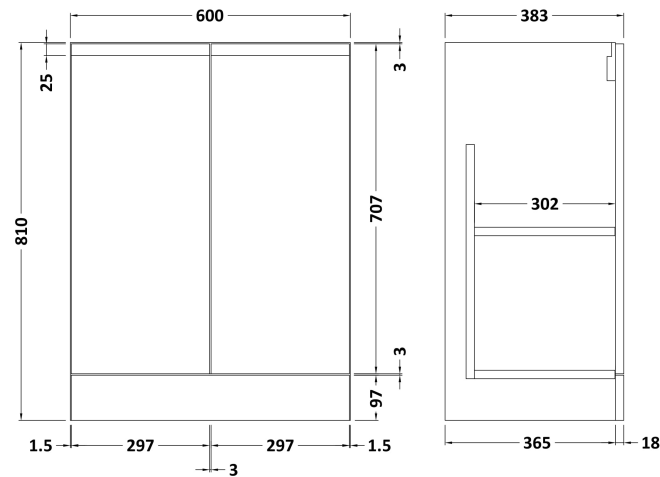

Sales Code: URB808G

Description: 600 F/S 2-Door Unit & Basin 4

Packaging Details

Barcode: 5056462674452

Sales Code: URB825

Description: 600 F/S 2-Door Unit

Product Dimensions

Height (mm):	810
Width (mm):	610
Depth (mm):	383
Nett Weight (kg):	26.5

Packaging Dimensions

Height (mm):	780
Width (mm):	595
Depth (mm):	383
Gross Weight (kg):	27

Packaging Data

Box Colour:	Brown Cardboard Box
Box Qty:	1
Label Size:	100 x 50
Label Colour:	White Label
Label Qty:	2

Sales Code: NVM043

Description: 600 Curved Basin 1Th

Product Dimensions

Height (mm):	160
Width (mm):	610
Depth (mm):	440
Nett Weight (kg):	11

Packaging Dimensions

Height (mm):	190
Width (mm):	630
Depth (mm):	415
Gross Weight (kg):	11.5

Packaging Data

Box Colour:	Brown Cardboard Box - Printed
Box Qty:	1
Label Size:	100 x 50
Label Colour:	White Label
Label Qty:	2

Outer Box Dimensions (If Applicable)

Height (mm):	
Width (mm):	
Depth (mm):	
Gross Weight (kg):	
Barcode:	5056462620961