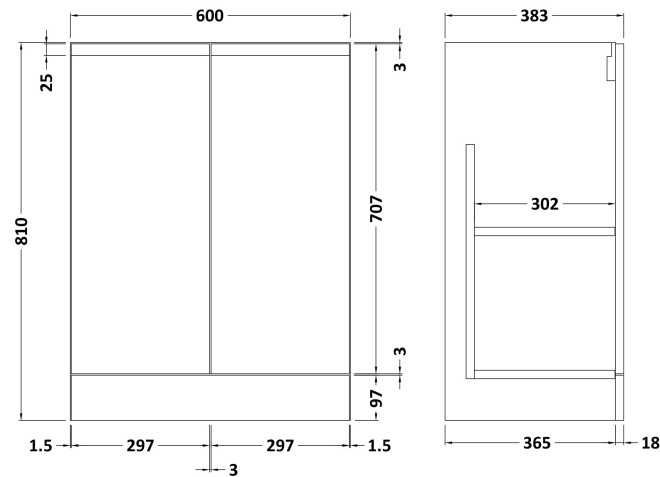

Sales Code: URB108G

Description: 600 F/S 2-Door Unit & Basin 4

Packaging Details

Barcode: 5056462622248

Sales Code: NVM043

Description: 600 Curved Basin 1Th

Product Dimensions

Height (mm):	160
Width (mm):	610
Depth (mm):	440
Nett Weight (kg):	11

Packaging Dimensions

Height (mm):	190
Width (mm):	630
Depth (mm):	415
Gross Weight (kg):	11.5

Packaging Data

Box Colour:	Brown Cardboard Box - Printed
Box Qty:	1
Label Size:	100 x 50
Label Colour:	White Label
Label Qty:	2

Outer Box Dimensions (If Applicable)

Height (mm):	
Width (mm):	
Depth (mm):	
Gross Weight (kg):	
Barcode:	5056462620961

Product Details

Country of Origin:	China
Fitting Instruction:	No
Certification: CE & UKCA: No	WRAS: N/A WRAS No: N/A
Product Material:	Vitreous China
Fixing Supplied:	No

Sales Code: URB125

Description: 600 F/S 2-Door Unit

Product Dimensions

Height (mm):	810
Width (mm):	610
Depth (mm):	383
Nett Weight (kg):	26.5

Packaging Dimensions

Height (mm):	780
Width (mm):	595
Depth (mm):	383
Gross Weight (kg):	27