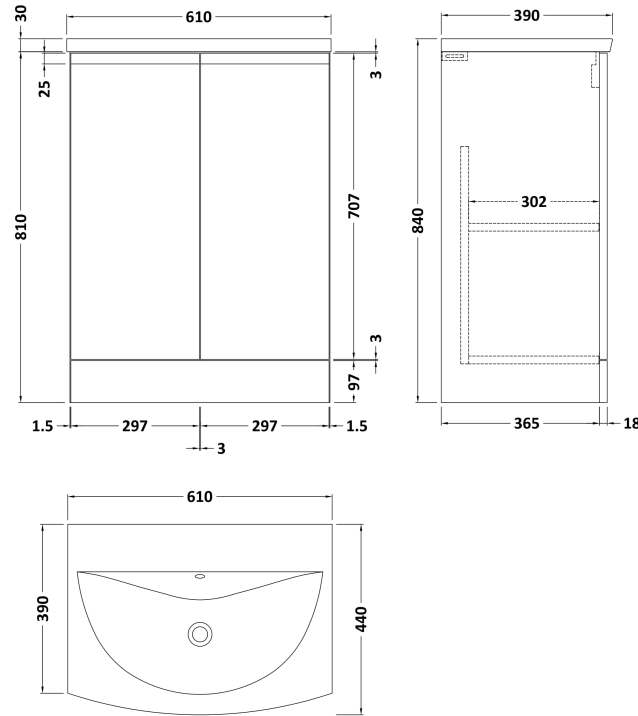

Sales Code: URB108G

Description: 600 F/S 2-Door Unit & Basin 4

Packaging Details

Barcode: 5056462622248

Sales Code: NVM043

Description: 600 Curved Basin 1Th

Product Dimensions

Height (mm):	160
Width (mm):	610
Depth (mm):	440
Nett Weight (kg):	11

Packaging Dimensions

Height (mm):	190
Width (mm):	630
Depth (mm):	415
Gross Weight (kg):	11.5

Packaging Data

Box Colour:	Brown Cardboard Box - Printed
Box Qty:	1
Label Size:	100 x 50
Label Colour:	White Label
Label Qty:	2

Outer Box Dimensions (If Applicable)

Height (mm):	
Width (mm):	
Depth (mm):	
Gross Weight (kg):	
Barcode:	5056462620961

Product Details

Country of Origin:	China
Fitting Instruction:	No
Certification: CE & UKCA: No	WRAS: N/A WRAS No: N/A
Product Material:	Vitreous China
Fixing Supplied:	No

Sales Code: URB125

Description: 600 F/S 2-Door Unit

Product Dimensions

Height (mm):	810
Width (mm):	610
Depth (mm):	383
Nett Weight (kg):	26.5

Packaging Dimensions

Height (mm):	780
Width (mm):	595
Depth (mm):	383
Gross Weight (kg):	27