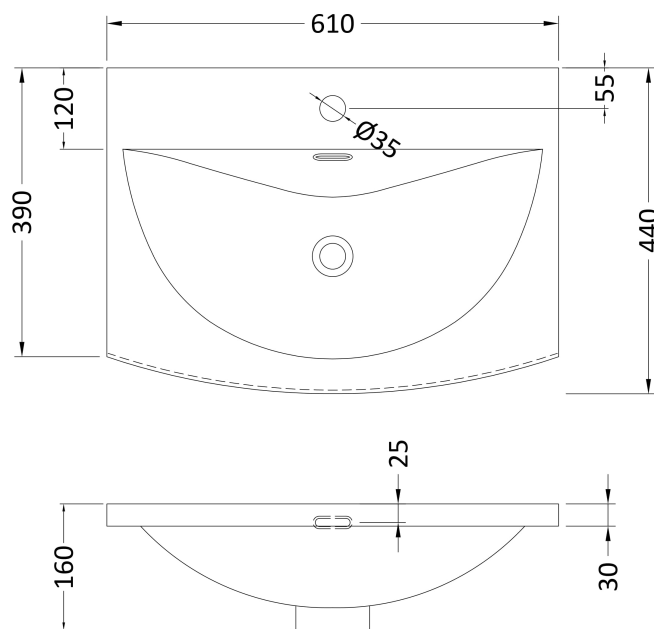

Sales Code: URB108G

Description: 600 F/S 2-Door Unit & Basin 4

Packaging Details

Barcode: 5056462622248

Sales Code: NVM043

Description: 600 Curved Basin 1Th

Product Dimensions

Height (mm):	160
Width (mm):	610
Depth (mm):	440
Nett Weight (kg):	11

Packaging Dimensions

Height (mm):	190
Width (mm):	630
Depth (mm):	415
Gross Weight (kg):	11.5

Packaging Data

Box Colour:	Brown Cardboard Box - Printed
Box Qty:	1
Label Size:	100 x 50
Label Colour:	White Label
Label Qty:	2

Outer Box Dimensions (If Applicable)

Height (mm):	
Width (mm):	
Depth (mm):	
Gross Weight (kg):	
Barcode:	5056462620961

Product Details

Country of Origin:	China
Fitting Instruction:	No
Certification: CE & UKCA: No	WRAS: N/A WRAS No: N/A
Product Material:	Vitreous China
Fixing Supplied:	No

Sales Code: URB125

Description: 600 F/S 2-Door Unit

Product Dimensions

Height (mm):	810
Width (mm):	610
Depth (mm):	383
Nett Weight (kg):	26.5

Packaging Dimensions

Height (mm):	780
Width (mm):	595
Depth (mm):	383
Gross Weight (kg):	27