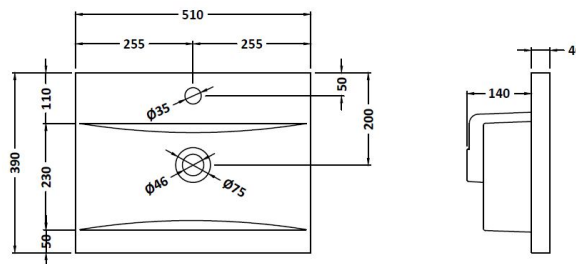

Packaging Dimensions

Height (mm):	780
Width (mm):	495
Depth (mm):	383
Gross Weight (kg):	22

Packaging Data

Box Colour:	Brown Cardboard Box
Box Qty:	1
Label Size:	100 x 50
Label Colour:	White Label
Label Qty:	2

Outer Box Dimensions (If Applicable)

Height (mm):	
Width (mm):	
Depth (mm):	
Gross Weight (kg):	
Barcode:	5056211890386

Product Details

Country of Origin:	China
Fitting Instruction:	No
CE & UKCA:	N/A
FSC Certified Materials:	Yes
Colour:	Satin Blue
Construction Method:	Cam & Wood Dowel
Construction Type:	Rigid
Cabinet Finish:	MFC Painted Matt
Fascia Finish:	Mdf Painted Matt
Cabinet Thickness (mm):	18
Fascia Thickness (mm):	18
Drawer Included:	Yes
Drawer Type:	80mm High Metal Softclose
No of Shelves:	1
Hinge Type:	95 Degree Clip-On Soft Close
Hinge Included:	Yes
Adjustable Legs:	No
Fixings Included:	Yes
Handle Style:	Not Applicable
Waste Shroud:	Yes
Handle Included:	No, Not Required
Handle Type:	Handleless

Sales Code: NVM012

Description: 500 Mid-Edged Basin 1 Th

Product Dimensions

Height (mm):	180
Width (mm):	510
Depth (mm):	390
Nett Weight (kg):	10.54

Packaging Dimensions

Height (mm):	210
Width (mm):	410
Depth (mm):	530
Gross Weight (kg):	10.54

Packaging Data

Box Colour:	Brown Cardboard Box - Printed
Box Qty:	1
Label Size:	100 x 50
Label Colour:	White Label
Label Qty:	2

Outer Box Dimensions (If Applicable)

Height (mm):	
Width (mm):	
Depth (mm):	
Gross Weight (kg):	
Barcode:	5055369043446