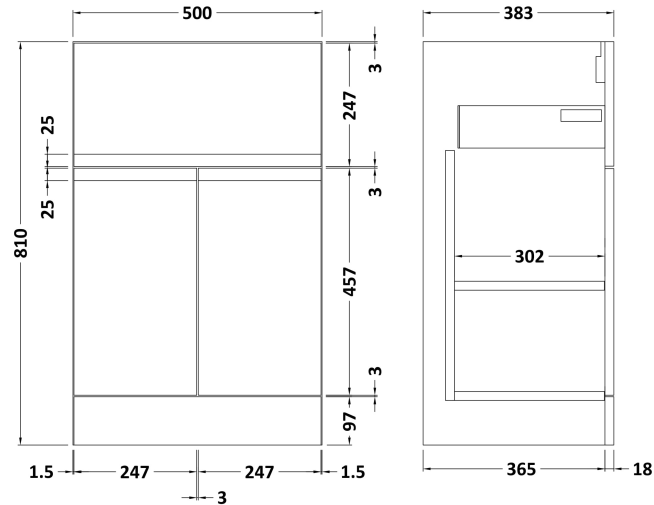

Sales Code: URB301A

Description: 500 F/S 2-Door/Drawer Unit & Basin 1

Packaging Details

Barcode: 5056211892380

Sales Code: URB324

Description: 500 F/S 2-Door/Drawer Unit

Product Dimensions

Height (mm):	810
Width (mm):	510
Depth (mm):	383
Nett Weight (kg):	21.5

Packaging Dimensions

Height (mm):	780
Width (mm):	495
Depth (mm):	383
Gross Weight (kg):	22

Packaging Data

Box Colour:	Brown Cardboard Box
Box Qty:	1
Label Size:	100 x 50
Label Colour:	White Label
Label Qty:	2

Sales Code: NVM012

Description: 500 Mid-Edged Basin 1 Th

Product Dimensions

Height (mm):	180
Width (mm):	510
Depth (mm):	390
Nett Weight (kg):	10.54

Packaging Dimensions

Height (mm):	210
Width (mm):	410
Depth (mm):	530
Gross Weight (kg):	10.54

Packaging Data

Box Colour:	Brown Cardboard Box - Printed
Box Qty:	1
Label Size:	100 x 50
Label Colour:	White Label
Label Qty:	2

Outer Box Dimensions (If Applicable)

Height (mm):	
Width (mm):	
Depth (mm):	
Gross Weight (kg):	
Barcode:	5055369043446