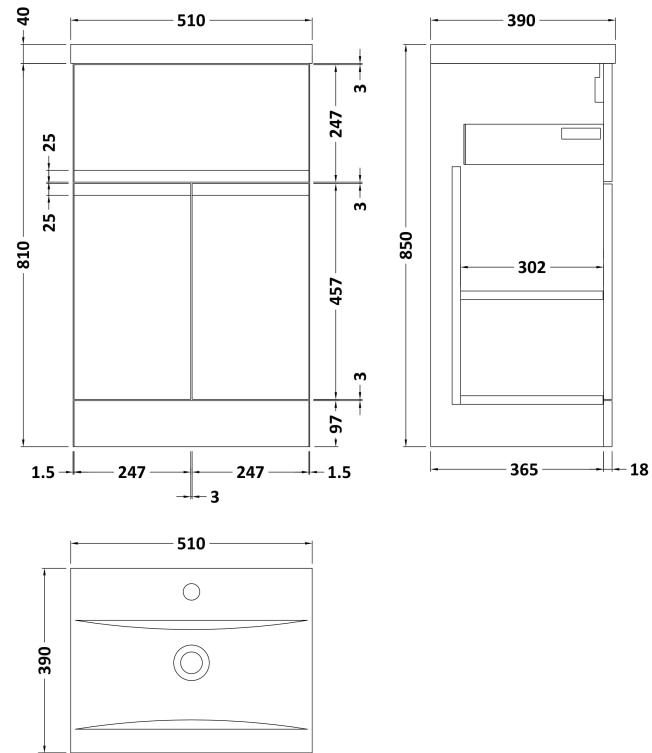

Sales Code: URB301A

Description: 500 F/S 2-Door/Drawer Unit & Basin 1

Packaging Details

Barcode: 5056211892380

Sales Code: URB324

Description: 500 F/S 2-Door/Drawer Unit

Product Dimensions

Height (mm):	810
Width (mm):	510
Depth (mm):	383
Nett Weight (kg):	21.5

Packaging Dimensions

Height (mm):	780
Width (mm):	495
Depth (mm):	383
Gross Weight (kg):	22

Packaging Data

Box Colour:	Brown Cardboard Box
Box Qty:	1
Label Size:	100 x 50
Label Colour:	White Label
Label Qty:	2

Sales Code: NVM012

Description: 500 Mid-Edged Basin 1 Th

Product Dimensions

Height (mm):	180
Width (mm):	510
Depth (mm):	390
Nett Weight (kg):	10.54

Packaging Dimensions

Height (mm):	210
Width (mm):	410
Depth (mm):	530
Gross Weight (kg):	10.54

Packaging Data

Box Colour:	Brown Cardboard Box - Printed
Box Qty:	1
Label Size:	100 x 50
Label Colour:	White Label
Label Qty:	2

Outer Box Dimensions (If Applicable)

Height (mm):	
Width (mm):	
Depth (mm):	
Gross Weight (kg):	
Barcode:	5055369043446