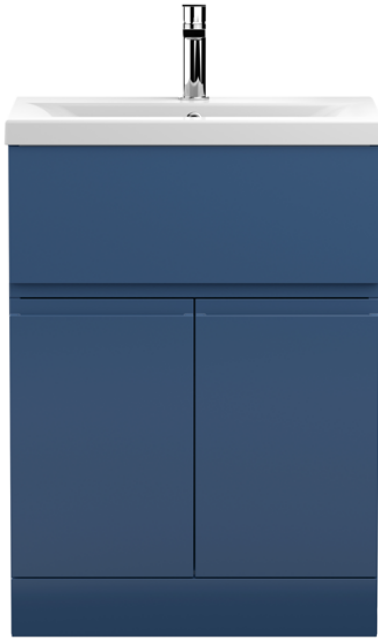

Sales Code: URB303A

Description: 600 F/S 2-Door/Drawer Unit & Basin 1

Packaging Details

Barcode: 5056211892502

Sales Code: URB326

Description: 600 F/S 2-Door/Drawer Unit

Product Dimensions

Height (mm):	810
Width (mm):	610
Depth (mm):	383
Nett Weight (kg):	26.5

Packaging Dimensions

Height (mm):	780
Width (mm):	595
Depth (mm):	383
Gross Weight (kg):	27

Packaging Data

Box Colour:	Brown Cardboard Box
Box Qty:	1
Label Size:	100 x 50
Label Colour:	White Label
Label Qty:	2

Outer Box Dimensions (If Applicable)

Height (mm):	
Width (mm):	
Depth (mm):	
Gross Weight (kg):	
Barcode:	5056211890447

Product Details

Country of Origin:	China
Fitting Instruction:	No
CE & UKCA:	N/A
FSC Certified Materials:	Yes
Colour:	Satin Blue
Construction Method:	Cam & Wood Dowel
Construction Type:	Rigid
Cabinet Finish:	MFC Painted Matt
Fascia Finish:	Mdf Painted Matt
Cabinet Thickness (mm):	18
Fascia Thickness (mm):	18
Drawer Included:	Yes
Drawer Type:	80mm High Metal Softclose
No of Shelves:	1
Hinge Type:	95 Degree Clip-On Soft Close
Hinge Included:	Yes
Adjustable Legs:	No
Fixings Included:	Yes
Handle Style:	Not Applicable
Waste Shroud:	Yes
Handle Included:	No, Not Required
Handle Type:	Handleless

Sales Code: NVM013

Description: 600 Mid-Edged Basin 1 Th

Product Dimensions

Height (mm):	180
Width (mm):	610
Depth (mm):	390
Nett Weight (kg):	11

Packaging Dimensions

Height (mm):	200
Width (mm):	410
Depth (mm):	630
Gross Weight (kg):	11