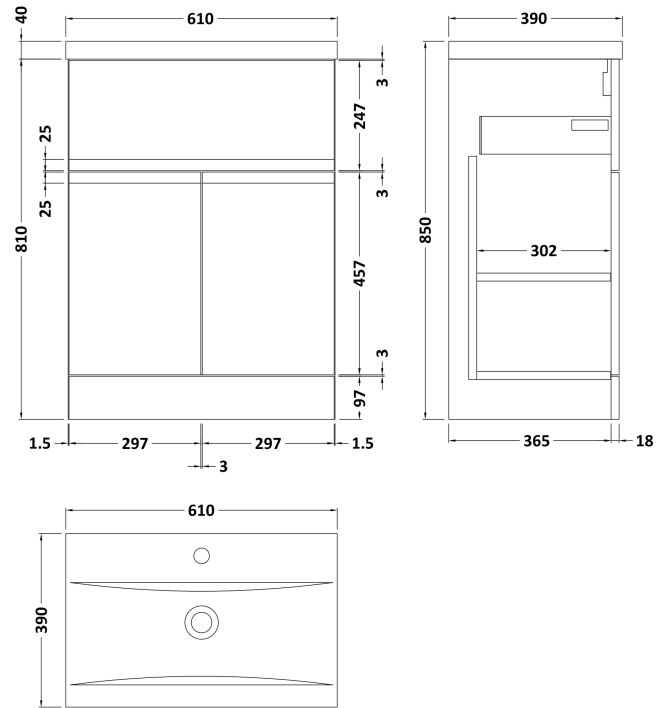

Sales Code: URB303A

Description: 600 F/S 2-Door/Drawer Unit & Basin 1

Packaging Details

Barcode: 5056211892502

Sales Code: URB326

Description: 600 F/S 2-Door/Drawer Unit

Product Dimensions

Height (mm):	810
Width (mm):	610
Depth (mm):	383
Nett Weight (kg):	26.5

Packaging Dimensions

Height (mm):	780
Width (mm):	595
Depth (mm):	383
Gross Weight (kg):	27

Packaging Data

Box Colour:	Brown Cardboard Box
Box Qty:	1
Label Size:	100 x 50
Label Colour:	White Label
Label Qty:	2

Sales Code: NVM013

Description: 600 Mid-Edged Basin 1 Th

Product Dimensions

Height (mm):	180
Width (mm):	610
Depth (mm):	390
Nett Weight (kg):	11

Packaging Dimensions

Height (mm):	200
Width (mm):	410
Depth (mm):	630
Gross Weight (kg):	11

Packaging Data

Box Colour:	Brown Cardboard Box - Printed
Box Qty:	1
Label Size:	100 x 50
Label Colour:	White Label
Label Qty:	2

Outer Box Dimensions (If Applicable)

Height (mm):	
Width (mm):	
Depth (mm):	
Gross Weight (kg):	
Barcode:	5055369043415