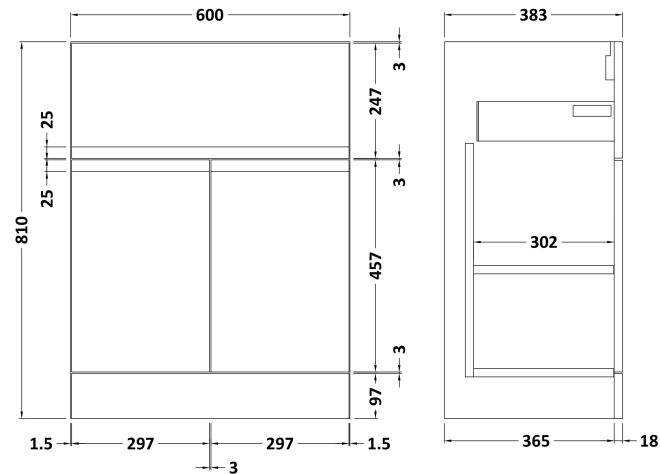

Sales Code: URB303A

Description: 600 F/S 2-Door/Drawer Unit & Basin 1

Packaging Details

Barcode: 5056211892502

Sales Code: URB326

Description: 600 F/S 2-Door/Drawer Unit

Product Dimensions

Height (mm):	810
Width (mm):	610
Depth (mm):	383
Nett Weight (kg):	26.5

Packaging Dimensions

Height (mm):	780
Width (mm):	595
Depth (mm):	383
Gross Weight (kg):	27

Packaging Data

Box Colour:	Brown Cardboard Box
Box Qty:	1
Label Size:	100 x 50
Label Colour:	White Label
Label Qty:	2

Sales Code: NVM013

Description: 600 Mid-Edged Basin 1 Th

Product Dimensions

Height (mm):	180
Width (mm):	610
Depth (mm):	390
Nett Weight (kg):	11

Packaging Dimensions

Height (mm):	200
Width (mm):	410
Depth (mm):	630
Gross Weight (kg):	11

Packaging Data

Box Colour:	Brown Cardboard Box - Printed
Box Qty:	1
Label Size:	100 x 50
Label Colour:	White Label
Label Qty:	2

Outer Box Dimensions (If Applicable)

Height (mm):	
Width (mm):	
Depth (mm):	
Gross Weight (kg):	
Barcode:	5055369043415