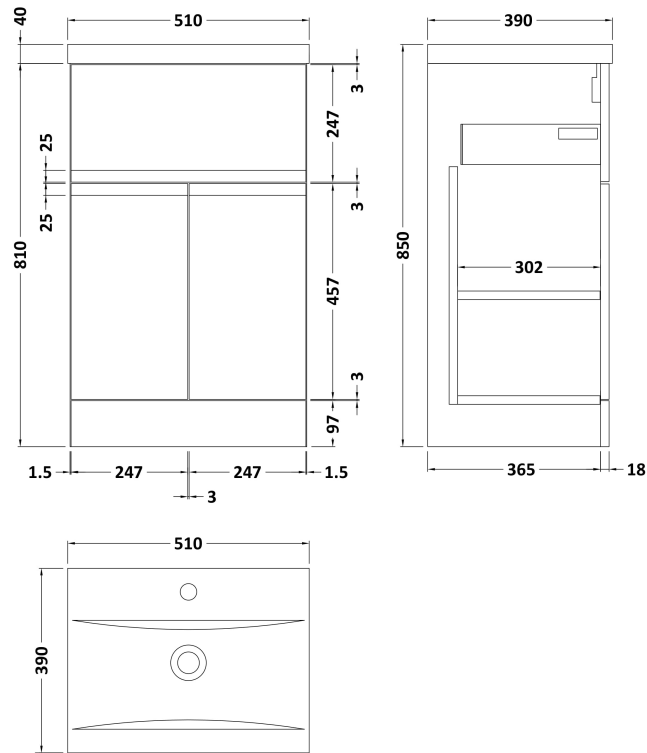

Sales Code: URB801A

Description: 500 F/S 2-Door/Drawer Unit & Basin 1

Packaging Details

Barcode: 5056462674339

Sales Code: URB824

Description: 500 F/S 2-Door/Drawer Unit

Product Dimensions

Height (mm):	810
Width (mm):	510
Depth (mm):	383
Nett Weight (kg):	21.5

Packaging Dimensions

Height (mm):	780
Width (mm):	495
Depth (mm):	383
Gross Weight (kg):	22

Packaging Data

Box Colour:	Brown Cardboard Box
Box Qty:	1
Label Size:	100 x 50
Label Colour:	White Label
Label Qty:	2

Sales Code: NVM012

Description: 500 Mid-Edged Basin 1 Th

Product Dimensions

Height (mm):	180
Width (mm):	510
Depth (mm):	390
Nett Weight (kg):	10.54

Packaging Dimensions

Height (mm):	210
Width (mm):	410
Depth (mm):	530
Gross Weight (kg):	10.54

Packaging Data

Box Colour:	Brown Cardboard Box - Printed
Box Qty:	1
Label Size:	100 x 50
Label Colour:	White Label
Label Qty:	2

Outer Box Dimensions (If Applicable)

Height (mm):	
Width (mm):	
Depth (mm):	
Gross Weight (kg):	
Barcode:	5055369043446