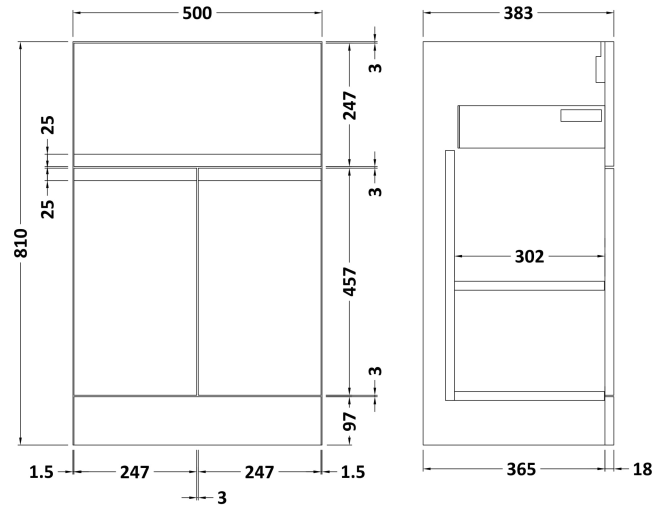

Sales Code: URB801A

Description: 500 F/S 2-Door/Drawer Unit & Basin 1

Packaging Details

Barcode: 5056462674339

Sales Code: URB824

Description: 500 F/S 2-Door/Drawer Unit

Product Dimensions

Height (mm):	810
Width (mm):	510
Depth (mm):	383
Nett Weight (kg):	21.5

Packaging Dimensions

Height (mm):	780
Width (mm):	495
Depth (mm):	383
Gross Weight (kg):	22

Packaging Data

Box Colour:	Brown Cardboard Box
Box Qty:	1
Label Size:	100 x 50
Label Colour:	White Label
Label Qty:	2

Sales Code: NVM012

Description: 500 Mid-Edged Basin 1 Th

Product Dimensions

Height (mm):	180
Width (mm):	510
Depth (mm):	390
Nett Weight (kg):	10.54

Packaging Dimensions

Height (mm):	210
Width (mm):	410
Depth (mm):	530
Gross Weight (kg):	10.54

Packaging Data

Box Colour:	Brown Cardboard Box - Printed
Box Qty:	1
Label Size:	100 x 50
Label Colour:	White Label
Label Qty:	2

Outer Box Dimensions (If Applicable)

Height (mm):	
Width (mm):	
Depth (mm):	
Gross Weight (kg):	
Barcode:	5055369043446