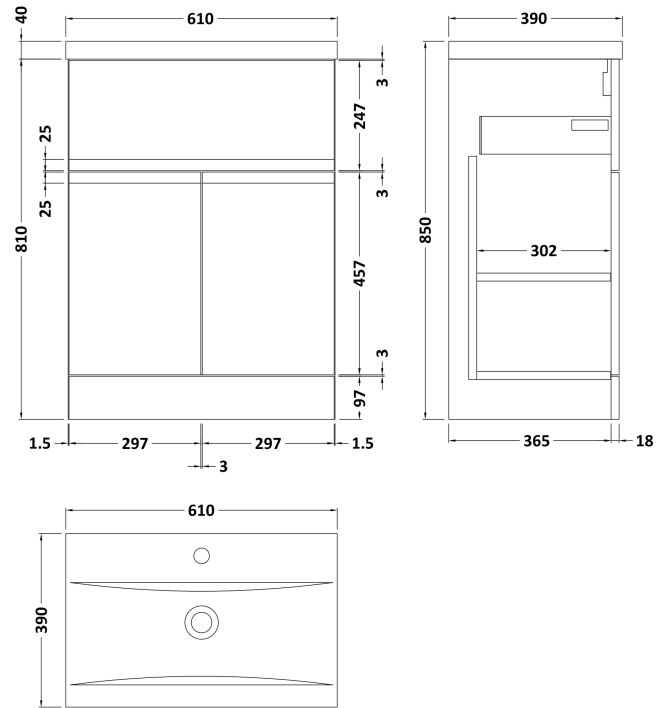

Sales Code: URB803A

Description: 600 F/S 2-Door/Drawer Unit & Basin 1

Packaging Details

Barcode: 5056462674469

Sales Code: URB826

Description: 600 F/S 2-Door/Drawer Unit

Product Dimensions

Height (mm):	810
Width (mm):	610
Depth (mm):	383
Nett Weight (kg):	26.5

Packaging Dimensions

Height (mm):	780
Width (mm):	595
Depth (mm):	383
Gross Weight (kg):	27

Packaging Data

Box Colour:	Brown Cardboard Box
Box Qty:	1
Label Size:	100 x 50
Label Colour:	White Label
Label Qty:	2

Sales Code: NVM013

Description: 600 Mid-Edged Basin 1 Th

Product Dimensions

Height (mm):	180
Width (mm):	610
Depth (mm):	390
Nett Weight (kg):	11

Packaging Dimensions

Height (mm):	200
Width (mm):	410
Depth (mm):	630
Gross Weight (kg):	11

Packaging Data

Box Colour:	Brown Cardboard Box - Printed
Box Qty:	1
Label Size:	100 x 50
Label Colour:	White Label
Label Qty:	2

Outer Box Dimensions (If Applicable)

Height (mm):	
Width (mm):	
Depth (mm):	
Gross Weight (kg):	
Barcode:	5055369043415