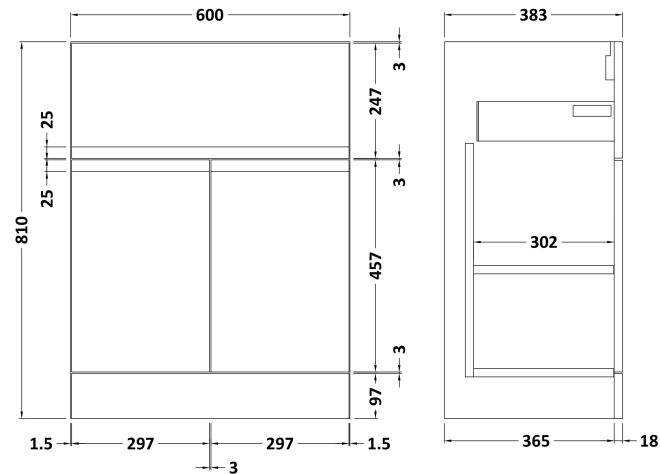

Sales Code: URB803A

Description: 600 F/S 2-Door/Drawer Unit & Basin 1

Packaging Details

Barcode: 5056462674469

Sales Code: URB826

Description: 600 F/S 2-Door/Drawer Unit

Product Dimensions

Height (mm):	810
Width (mm):	610
Depth (mm):	383
Nett Weight (kg):	26.5

Packaging Dimensions

Height (mm):	780
Width (mm):	595
Depth (mm):	383
Gross Weight (kg):	27

Packaging Data

Box Colour:	Brown Cardboard Box
Box Qty:	1
Label Size:	100 x 50
Label Colour:	White Label
Label Qty:	2

Sales Code: NVM013

Description: 600 Mid-Edged Basin 1 Th

Product Dimensions

Height (mm):	180
Width (mm):	610
Depth (mm):	390
Nett Weight (kg):	11

Packaging Dimensions

Height (mm):	200
Width (mm):	410
Depth (mm):	630
Gross Weight (kg):	11

Packaging Data

Box Colour:	Brown Cardboard Box - Printed
Box Qty:	1
Label Size:	100 x 50
Label Colour:	White Label
Label Qty:	2

Outer Box Dimensions (If Applicable)

Height (mm):	
Width (mm):	
Depth (mm):	
Gross Weight (kg):	
Barcode:	5055369043415