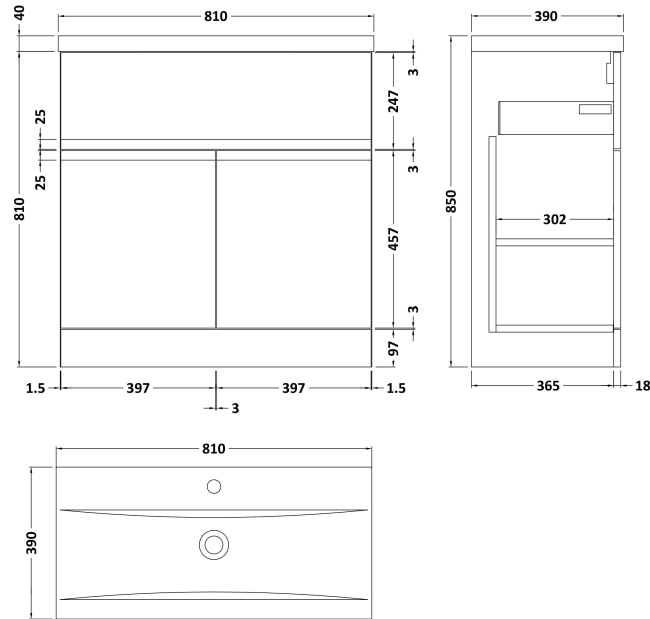

Sales Code: URB805A

Description: 800 F/S 2-Door/Drawer Unit & Basin 1

Packaging Details

Barcode: 5056462674582

Sales Code: URB828

Description: 800 F/S 2-Door/Drawer Unit

Product Dimensions

Height (mm):	810
Width (mm):	810
Depth (mm):	383
Nett Weight (kg):	31.5

Packaging Dimensions

Height (mm):	780
Width (mm):	795
Depth (mm):	383
Gross Weight (kg):	32

Packaging Data

Box Colour:	Brown Cardboard Box
Box Qty:	1
Label Size:	100 x 50
Label Colour:	White Label
Label Qty:	2

Sales Code: NVM015

Description: 800 Mid Edged Basin 1 Th

Product Dimensions

Height (mm):	180
Width (mm):	810
Depth (mm):	390
Nett Weight (kg):	15

Packaging Dimensions

Height (mm):	210
Width (mm):	410
Depth (mm):	830
Gross Weight (kg):	15

Packaging Data

Box Colour:	Brown Cardboard Box
Box Qty:	1
Label Size:	100 x 50
Label Colour:	White Label
Label Qty:	2

Outer Box Dimensions (If Applicable)

Height (mm):	
Width (mm):	
Depth (mm):	
Gross Weight (kg):	
Barcode:	5055369043422