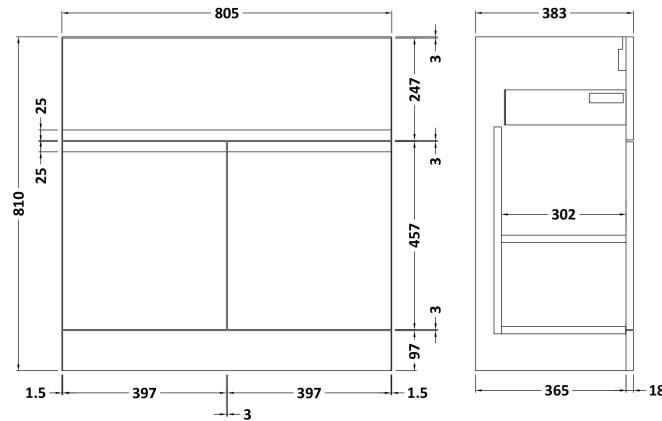

Sales Code: URB805A

Description: 800 F/S 2-Door/Drawer Unit & Basin 1

Packaging Details

Barcode: 5056462674582

Sales Code: URB828

Description: 800 F/S 2-Door/Drawer Unit

Product Dimensions

Height (mm):	810
Width (mm):	810
Depth (mm):	383
Nett Weight (kg):	31.5

Packaging Dimensions

Height (mm):	780
Width (mm):	795
Depth (mm):	383
Gross Weight (kg):	32

Packaging Data

Box Colour:	Brown Cardboard Box
Box Qty:	1
Label Size:	100 x 50
Label Colour:	White Label
Label Qty:	2

Sales Code: NVM015

Description: 800 Mid Edged Basin 1 Th

Product Dimensions

Height (mm):	180
Width (mm):	810
Depth (mm):	390
Nett Weight (kg):	15

Packaging Dimensions

Height (mm):	210
Width (mm):	410
Depth (mm):	830
Gross Weight (kg):	15

Packaging Data

Box Colour:	Brown Cardboard Box
Box Qty:	1
Label Size:	100 x 50
Label Colour:	White Label
Label Qty:	2

Outer Box Dimensions (If Applicable)

Height (mm):	
Width (mm):	
Depth (mm):	
Gross Weight (kg):	
Barcode:	5055369043422