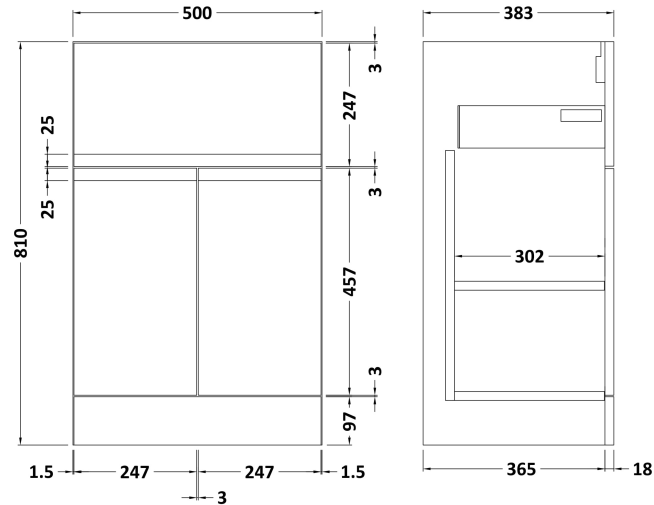

### Product Dimensions

Height (mm):	810
Width (mm):	510
Depth (mm):	383
Nett Weight (kg):	21.5

### Packaging Dimensions

Height (mm):	780
Width (mm):	495
Depth (mm):	383
Gross Weight (kg):	22

### Product Dimensions

Height (mm):	180
Width (mm):	510
Depth (mm):	390
Nett Weight (kg):	10.54

### Packaging Dimensions

Height (mm):	210
Width (mm):	410
Depth (mm):	530
Gross Weight (kg):	10.54