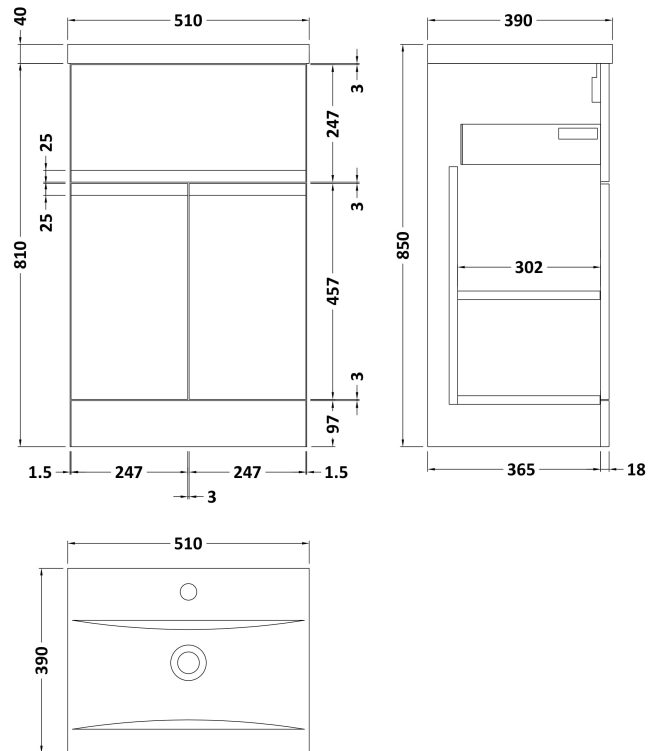

Sales Code: URB201A

Description: 500 F/S 2-Door/Drawer Unit & Basin 1

Packaging Details

Barcode: 5056211892373