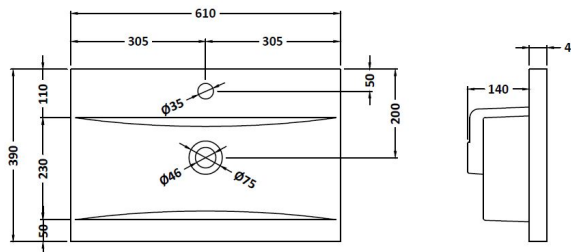

Packaging Dimensions

Height (mm):	780
Width (mm):	595
Depth (mm):	383
Gross Weight (kg):	27

Packaging Data

Box Colour:	Brown Cardboard Box
Box Qty:	1
Label Size:	100 x 50
Label Colour:	White Label
Label Qty:	2

Outer Box Dimensions (If Applicable)

Height (mm):	
Width (mm):	
Depth (mm):	
Gross Weight (kg):	
Barcode:	5056211890430

Product Details

Country of Origin:	China
Fitting Instruction:	No
CE & UKCA:	N/A
FSC Certified Materials:	Yes
Colour:	Satin Grey
Construction Method:	Cam & Wood Dowel
Construction Type:	Rigid
Cabinet Finish:	MFC Painted Matt
Fascia Finish:	Mdf Painted Matt
Cabinet Thickness (mm):	18
Fascia Thickness (mm):	18
Drawer Included:	Yes
Drawer Type:	80mm High Metal Softclose
No of Shelves:	1
Hinge Type:	95 Degree Clip-On Soft Close
Hinge Included:	Yes
Adjustable Legs:	No
Fixings Included:	Yes
Handle Style:	Not Applicable
Waste Shroud:	Yes
Handle Included:	No, Not Required
Handle Type:	Handleless

Sales Code: NVM013

Description: 600 Mid-Edged Basin 1 Th

Product Dimensions

Height (mm):	180
Width (mm):	610
Depth (mm):	390
Nett Weight (kg):	11

Packaging Dimensions

Height (mm):	200
Width (mm):	410
Depth (mm):	630
Gross Weight (kg):	11

Packaging Data

Box Colour:	Brown Cardboard Box - Printed
Box Qty:	1
Label Size:	100 x 50
Label Colour:	White Label
Label Qty:	2

Outer Box Dimensions (If Applicable)

Height (mm):	
Width (mm):	
Depth (mm):	
Gross Weight (kg):	
Barcode:	5055369043415