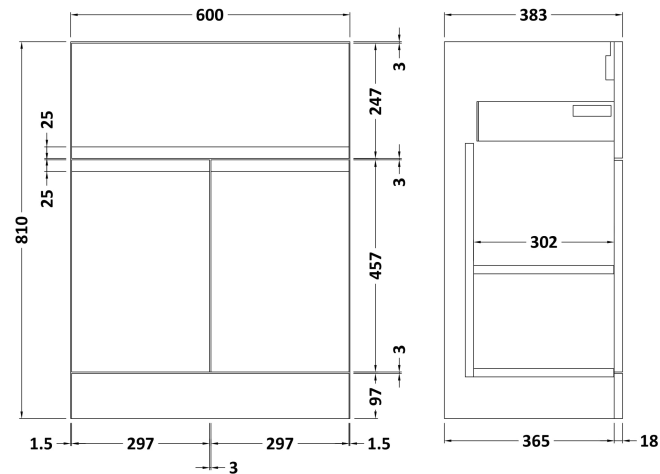

Sales Code: URB203A

Description: 600 F/S 2-Door/Drawer Unit & Basin 1

Packaging Details

Barcode: 5056211892496

Sales Code: URB226

Description: 600 F/S 2-Door/Drawer Unit

Product Dimensions

Height (mm):	810
Width (mm):	610
Depth (mm):	383
Nett Weight (kg):	26.5

Packaging Dimensions

Height (mm):	780
Width (mm):	595
Depth (mm):	383
Gross Weight (kg):	27

Packaging Data

Box Colour:	Brown Cardboard Box
Box Qty:	1
Label Size:	100 x 50
Label Colour:	White Label
Label Qty:	2

Sales Code: NVM013

Description: 600 Mid-Edged Basin 1 Th

Product Dimensions

Height (mm):	180
Width (mm):	610
Depth (mm):	390
Nett Weight (kg):	11

Packaging Dimensions

Height (mm):	200
Width (mm):	410
Depth (mm):	630
Gross Weight (kg):	11

Packaging Data

Box Colour:	Brown Cardboard Box - Printed
Box Qty:	1
Label Size:	100 x 50
Label Colour:	White Label
Label Qty:	2

Outer Box Dimensions (If Applicable)

Height (mm):	
Width (mm):	
Depth (mm):	
Gross Weight (kg):	
Barcode:	5055369043415