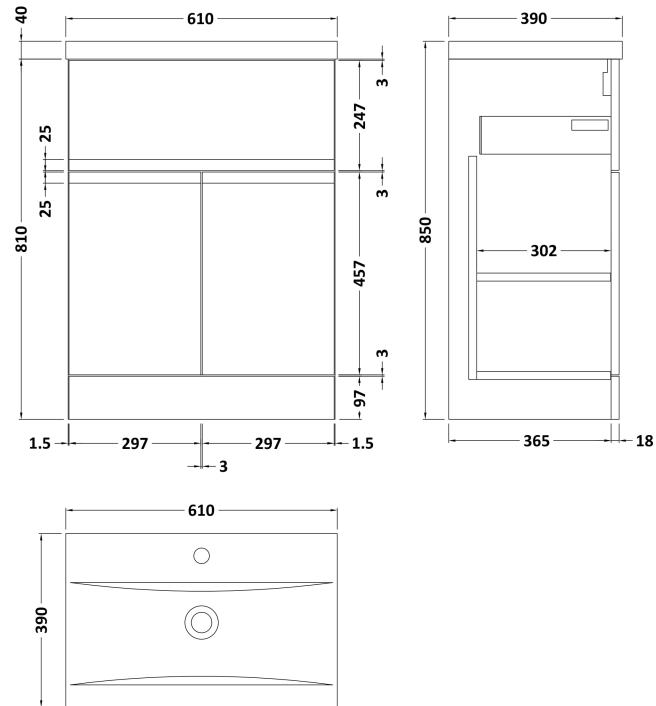

Sales Code: URB203A

Description: 600 F/S 2-Door/Drawer Unit & Basin 1

Packaging Details

Barcode: 5056211892496

Sales Code: URB226

Description: 600 F/S 2-Door/Drawer Unit

Product Dimensions

Height (mm):	810
Width (mm):	610
Depth (mm):	383
Nett Weight (kg):	26.5

Packaging Dimensions

Height (mm):	780
Width (mm):	595
Depth (mm):	383
Gross Weight (kg):	27

Packaging Data

Box Colour:	Brown Cardboard Box
Box Qty:	1
Label Size:	100 x 50
Label Colour:	White Label
Label Qty:	2

Sales Code: NVM013

Description: 600 Mid-Edged Basin 1 Th

Product Dimensions

Height (mm):	180
Width (mm):	610
Depth (mm):	390
Nett Weight (kg):	11

Packaging Dimensions

Height (mm):	200
Width (mm):	410
Depth (mm):	630
Gross Weight (kg):	11

Packaging Data

Box Colour:	Brown Cardboard Box - Printed
Box Qty:	1
Label Size:	100 x 50
Label Colour:	White Label
Label Qty:	2

Outer Box Dimensions (If Applicable)

Height (mm):	
Width (mm):	
Depth (mm):	
Gross Weight (kg):	
Barcode:	5055369043415