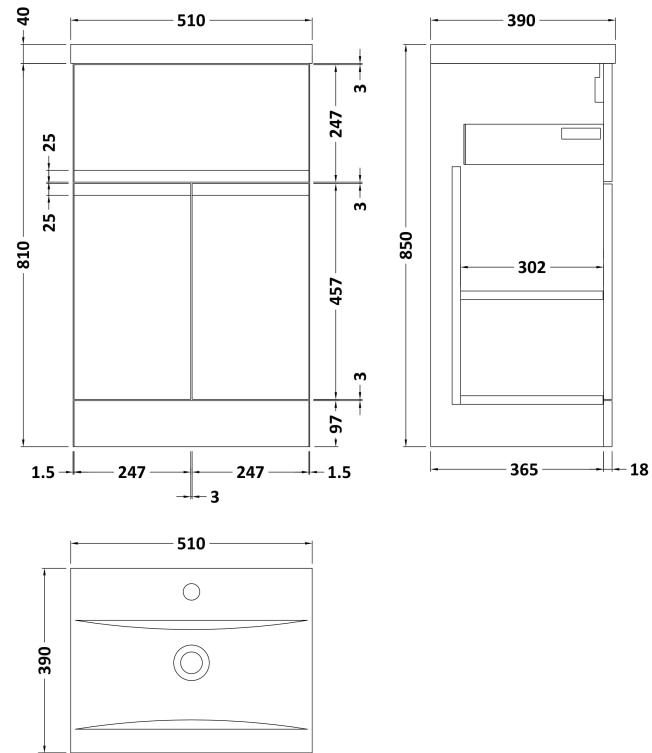

Sales Code: URB101A

Description: 500 F/S 2-Door/Drawer Unit & Basin 1

Packaging Details

Barcode: 5056211892366

Sales Code: URB124

Description: 500 F/S 2-Door/Drawer Unit

Product Dimensions

Height (mm):	810
Width (mm):	510
Depth (mm):	383
Nett Weight (kg):	21.5

Packaging Dimensions

Height (mm):	780
Width (mm):	495
Depth (mm):	383
Gross Weight (kg):	22

Packaging Data

Box Colour:	Brown Cardboard Box
Box Qty:	1
Label Size:	100 x 50
Label Colour:	White Label
Label Qty:	2

Outer Box Dimensions (If Applicable)

Height (mm):	
Width (mm):	
Depth (mm):	
Gross Weight (kg):	
Barcode:	5056211890362

Product Details

Country of Origin:	China
Fitting Instruction:	No
CE & UKCA:	N/A
FSC Certified Materials:	Yes
Colour:	Satin White
Construction Method:	Cam & Wood Dowel
Construction Type:	Rigid
Cabinet Finish:	MFC Painted Matt
Fascia Finish:	Mdf Painted Matt
Cabinet Thickness (mm):	18
Fascia Thickness (mm):	18
Drawer Included:	Yes
Drawer Type:	80mm High Metal Softclose
No of Shelves:	1
Hinge Type:	95 Degree Clip-On Soft Close
Hinge Included:	Yes
Adjustable Legs:	No
Fixings Included:	Yes
Handle Style:	Not Applicable
Waste Shroud:	Yes
Handle Included:	No, Not Required
Handle Type:	Handleless

Sales Code: NVM012

Description: 500 Mid-Edged Basin 1 Th

Product Dimensions

Height (mm):	180
Width (mm):	510
Depth (mm):	390
Nett Weight (kg):	10.54

Packaging Dimensions

Height (mm):	210
Width (mm):	410
Depth (mm):	530
Gross Weight (kg):	10.54