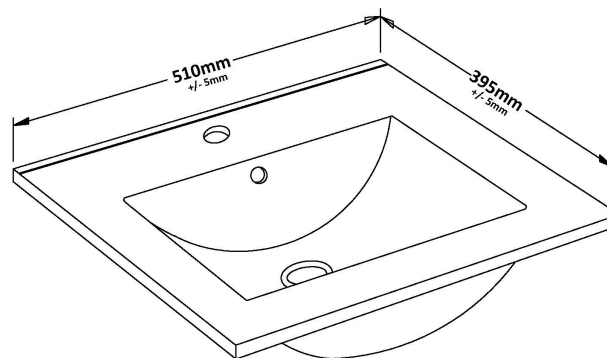

Packaging Dimensions

Height (mm):	780
Width (mm):	495
Depth (mm):	383
Gross Weight (kg):	22

Packaging Data

Box Colour:	Brown Cardboard Box
Box Qty:	1
Label Size:	100 x 50
Label Colour:	White Label
Label Qty:	2

Outer Box Dimensions (If Applicable)

Height (mm):	
Width (mm):	
Depth (mm):	
Gross Weight (kg):	
Barcode:	5056211890386

Product Details

Country of Origin:	China
Fitting Instruction:	No
CE & UKCA:	N/A
FSC Certified Materials:	Yes
Colour:	Satin Blue
Construction Method:	Cam & Wood Dowel
Construction Type:	Rigid
Cabinet Finish:	MFC Painted Matt
Fascia Finish:	Mdf Painted Matt
Cabinet Thickness (mm):	18
Fascia Thickness (mm):	18
Drawer Included:	Yes
Drawer Type:	80mm High Metal Softclose
No of Shelves:	1
Hinge Type:	95 Degree Clip-On Soft Close
Hinge Included:	Yes
Adjustable Legs:	No
Fixings Included:	Yes
Handle Style:	Not Applicable
Waste Shroud:	Yes
Handle Included:	No, Not Required
Handle Type:	Handleless

Sales Code: NVM001

Description: 500mm Minimalist Basin 1Th

Product Dimensions

Height (mm):	170
Width (mm):	500
Depth (mm):	390
Nett Weight (kg):	9

Packaging Dimensions

Height (mm):	400
Width (mm):	520
Depth (mm):	200
Gross Weight (kg):	9

Packaging Data

Box Colour:	Brown Cardboard Box
Box Qty:	1
Label Size:	105 x 50
Label Colour:	White Label
Label Qty:	1

Outer Box Dimensions (If Applicable)

Height (mm):	
Width (mm):	
Depth (mm):	
Gross Weight (kg):	
Barcode:	5055275828670