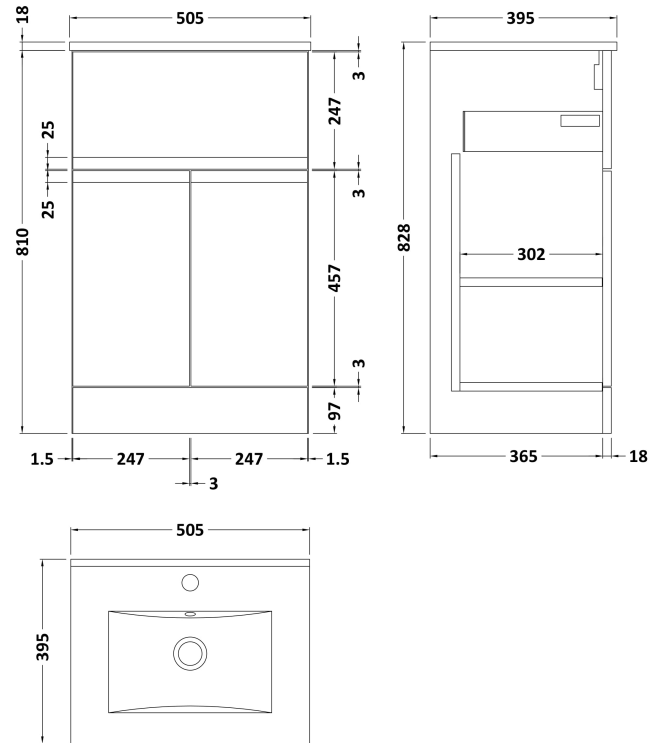

Sales Code: URB301B

Description: 500 F/S 2-Door/Drawer Unit & Basin 2

Packaging Details

Barcode: 5056211892410

Sales Code: URB324

Description: 500 F/S 2-Door/Drawer Unit

Product Dimensions

Height (mm):	810
Width (mm):	510
Depth (mm):	383
Nett Weight (kg):	21.5

Packaging Dimensions

Height (mm):	780
Width (mm):	495
Depth (mm):	383
Gross Weight (kg):	22

Packaging Data

Box Colour:	Brown Cardboard Box
Box Qty:	1
Label Size:	100 x 50
Label Colour:	White Label
Label Qty:	2

Sales Code: NVM001

Description: 500mm Minimalist Basin 1Th

Product Dimensions

Height (mm):	170
Width (mm):	500
Depth (mm):	390
Nett Weight (kg):	9

Packaging Dimensions

Height (mm):	400
Width (mm):	520
Depth (mm):	200
Gross Weight (kg):	9

Packaging Data

Box Colour:	Brown Cardboard Box
Box Qty:	1
Label Size:	105 x 50
Label Colour:	White Label
Label Qty:	1

Outer Box Dimensions (If Applicable)

Height (mm):	
Width (mm):	
Depth (mm):	
Gross Weight (kg):	
Barcode:	5055275828670