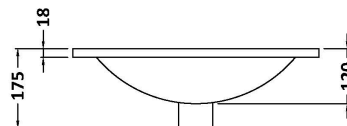

Packaging Dimensions

Height (mm):	780
Width (mm):	495
Depth (mm):	383
Gross Weight (kg):	22

Packaging Data

Box Colour:	Brown Cardboard Box
Box Qty:	1
Label Size:	100 x 50
Label Colour:	White Label
Label Qty:	2

Outer Box Dimensions (If Applicable)

Height (mm):	
Width (mm):	
Depth (mm):	
Gross Weight (kg):	
Barcode:	5056211890386

Product Details

Country of Origin:	China
Fitting Instruction:	No
CE & UKCA:	N/A
FSC Certified Materials:	Yes
Colour:	Satin Blue
Construction Method:	Cam & Wood Dowel
Construction Type:	Rigid
Cabinet Finish:	MFC Painted Matt
Fascia Finish:	Mdf Painted Matt
Cabinet Thickness (mm):	18
Fascia Thickness (mm):	18
Drawer Included:	Yes
Drawer Type:	80mm High Metal Softclose
No of Shelves:	1
Hinge Type:	95 Degree Clip-On Soft Close
Hinge Included:	Yes
Adjustable Legs:	No
Fixings Included:	Yes
Handle Style:	Not Applicable
Waste Shroud:	Yes
Handle Included:	No, Not Required
Handle Type:	Handleless

Sales Code: NVM001

Description: 500mm Minimalist Basin 1Th

Product Dimensions

Height (mm):	170
Width (mm):	500
Depth (mm):	390
Nett Weight (kg):	9

Packaging Dimensions

Height (mm):	400
Width (mm):	520
Depth (mm):	200
Gross Weight (kg):	9

Packaging Data

Box Colour:	Brown Cardboard Box
Box Qty:	1
Label Size:	105 x 50
Label Colour:	White Label
Label Qty:	1

Outer Box Dimensions (If Applicable)

Height (mm):	
Width (mm):	
Depth (mm):	
Gross Weight (kg):	
Barcode:	5055275828670