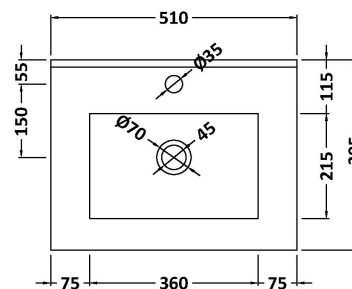

Packaging Dimensions

Height (mm):	780
Width (mm):	495
Depth (mm):	383
Gross Weight (kg):	22

Packaging Data

Box Colour:	Brown Cardboard Box
Box Qty:	1
Label Size:	100 x 50
Label Colour:	White Label
Label Qty:	2

Outer Box Dimensions (If Applicable)

Height (mm):	
Width (mm):	
Depth (mm):	
Gross Weight (kg):	
Barcode:	5056211890386

Product Details

Country of Origin:	China
Fitting Instruction:	No
CE & UKCA:	N/A
FSC Certified Materials:	Yes
Colour:	Satin Blue
Construction Method:	Cam & Wood Dowel
Construction Type:	Rigid
Cabinet Finish:	MFC Painted Matt
Fascia Finish:	Mdf Painted Matt
Cabinet Thickness (mm):	18
Fascia Thickness (mm):	18
Drawer Included:	Yes
Drawer Type:	80mm High Metal Softclose
No of Shelves:	1
Hinge Type:	95 Degree Clip-On Soft Close
Hinge Included:	Yes
Adjustable Legs:	No
Fixings Included:	Yes
Handle Style:	Not Applicable
Waste Shroud:	Yes
Handle Included:	No, Not Required
Handle Type:	Handleless

Sales Code: NVM001

Description: 500mm Minimalist Basin 1Th

Product Dimensions

Height (mm):	170
Width (mm):	500
Depth (mm):	390
Nett Weight (kg):	9

Packaging Dimensions

Height (mm):	400
Width (mm):	520
Depth (mm):	200
Gross Weight (kg):	9

Packaging Data

Box Colour:	Brown Cardboard Box
Box Qty:	1
Label Size:	105 x 50
Label Colour:	White Label
Label Qty:	1

Outer Box Dimensions (If Applicable)

Height (mm):	
Width (mm):	
Depth (mm):	
Gross Weight (kg):	
Barcode:	5055275828670