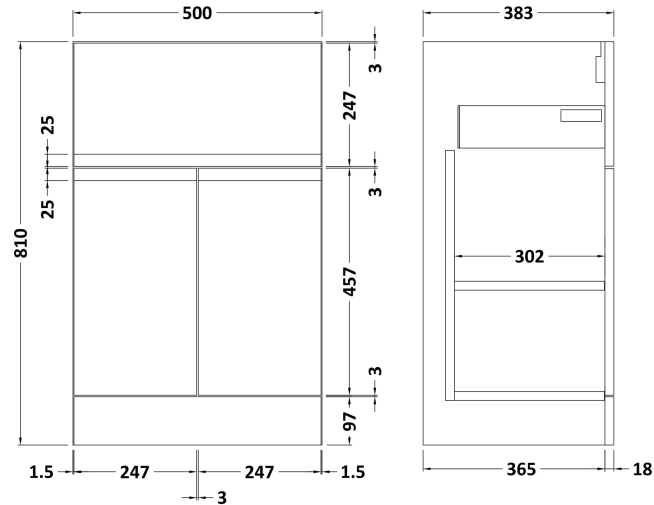

Sales Code: URB301B

Description: 500 F/S 2-Door/Drawer Unit & Basin 2

Packaging Details

Barcode: 5056211892410

Sales Code: URB324

Description: 500 F/S 2-Door/Drawer Unit

Product Dimensions

Height (mm):	810
Width (mm):	510
Depth (mm):	383
Nett Weight (kg):	21.5

Packaging Dimensions

Height (mm):	780
Width (mm):	495
Depth (mm):	383
Gross Weight (kg):	22

Packaging Data

Box Colour:	Brown Cardboard Box
Box Qty:	1
Label Size:	100 x 50
Label Colour:	White Label
Label Qty:	2

Sales Code: NVM001

Description: 500mm Minimalist Basin 1Th

Product Dimensions

Height (mm):	170
Width (mm):	500
Depth (mm):	390
Nett Weight (kg):	9

Packaging Dimensions

Height (mm):	400
Width (mm):	520
Depth (mm):	200
Gross Weight (kg):	9

Packaging Data

Box Colour:	Brown Cardboard Box
Box Qty:	1
Label Size:	105 x 50
Label Colour:	White Label
Label Qty:	1

Outer Box Dimensions (If Applicable)

Height (mm):	
Width (mm):	
Depth (mm):	
Gross Weight (kg):	
Barcode:	5055275828670