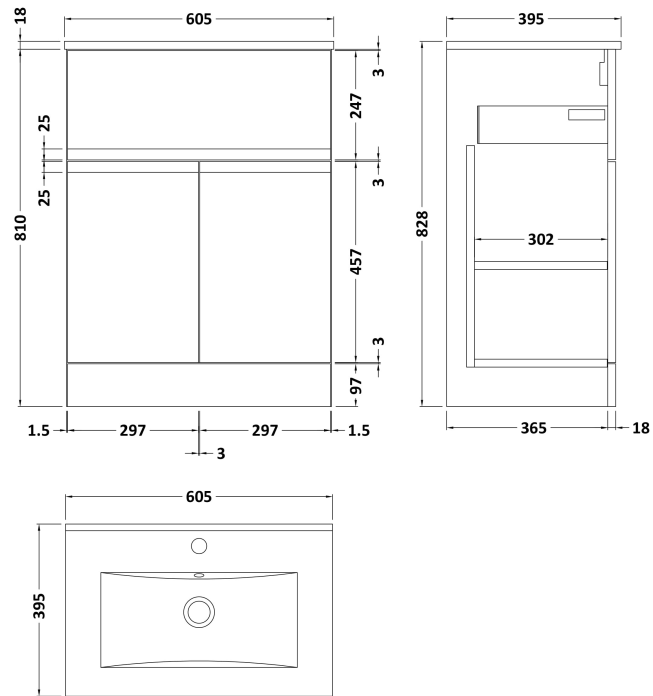

Sales Code: URB303B

Description: 600 F/S 2-Door/Drawer Unit & Basin 2

Packaging Details

Barcode: 5056211892533