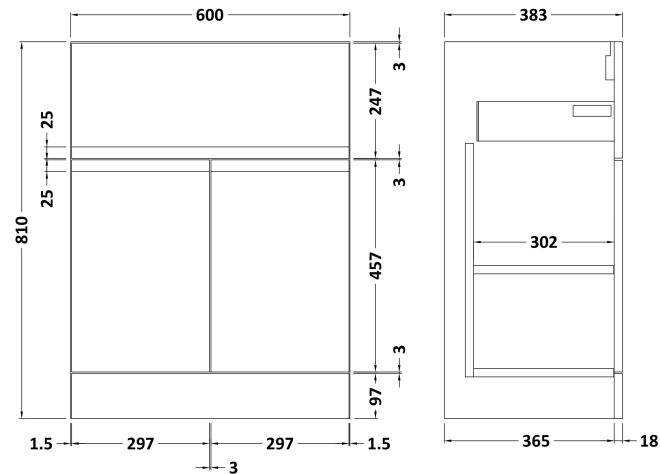

### Product Dimensions

Height (mm):	810
Width (mm):	610
Depth (mm):	383
Nett Weight (kg):	26.5

### Packaging Dimensions

Height (mm):	780
Width (mm):	595
Depth (mm):	383
Gross Weight (kg):	27

### Product Dimensions

Height (mm):	170
Width (mm):	600
Depth (mm):	390
Nett Weight (kg):	10.76

### Packaging Dimensions

Height (mm):	200
Width (mm):	400
Depth (mm):	620
Gross Weight (kg):	10.76