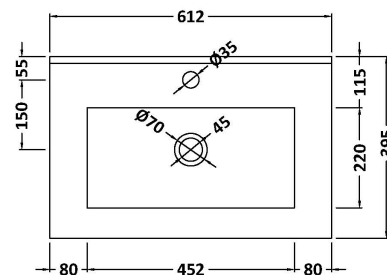

### Product Dimensions

Height (mm):	810
Width (mm):	610
Depth (mm):	383
Nett Weight (kg):	26.5

### Packaging Dimensions

Height (mm):	780
Width (mm):	595
Depth (mm):	383
Gross Weight (kg):	27

### Outer Box Dimensions (If Applicable)

Height (mm):	
Width (mm):	
Depth (mm):	
Gross Weight (kg):	
Barcode:	5056211890447

### Product Dimensions

Height (mm):	170
Width (mm):	600
Depth (mm):	390
Nett Weight (kg):	10.76