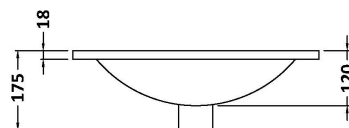

### Product Dimensions

Height (mm):	810
Width (mm):	510
Depth (mm):	383
Nett Weight (kg):	21.5

### Packaging Dimensions

Height (mm):	780
Width (mm):	495
Depth (mm):	383
Gross Weight (kg):	22

### Outer Box Dimensions (If Applicable)

Height (mm):	
Width (mm):	
Depth (mm):	
Gross Weight (kg):	
Barcode:	5056462659695

### Product Dimensions

Height (mm):	170
Width (mm):	500
Depth (mm):	390
Nett Weight (kg):	9