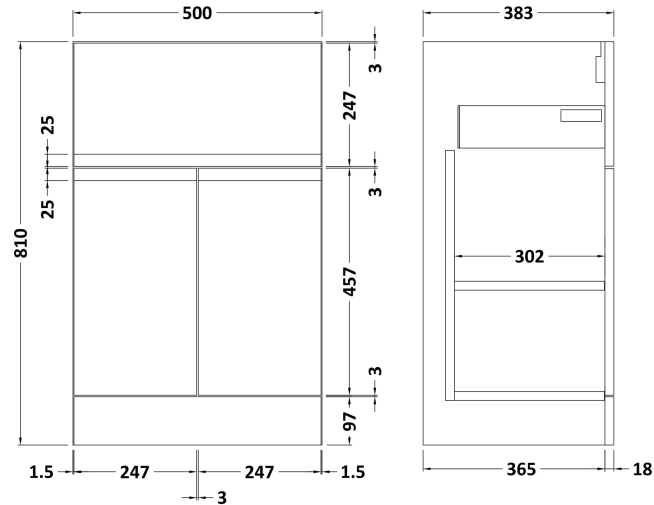

### Product Dimensions

Height (mm):	810
Width (mm):	510
Depth (mm):	383
Nett Weight (kg):	21.5

### Packaging Dimensions

Height (mm):	780
Width (mm):	495
Depth (mm):	383
Gross Weight (kg):	22

### Product Dimensions

Height (mm):	170
Width (mm):	500
Depth (mm):	390
Nett Weight (kg):	9

### Packaging Dimensions

Height (mm):	400
Width (mm):	520
Depth (mm):	200
Gross Weight (kg):	9