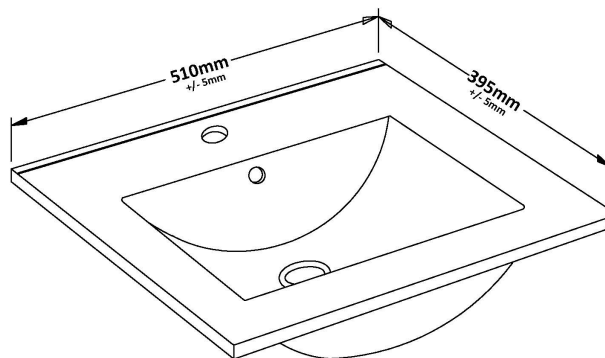

### Product Dimensions

Height (mm):	810
Width (mm):	510
Depth (mm):	383
Nett Weight (kg):	21.5

### Packaging Dimensions

Height (mm):	780
Width (mm):	495
Depth (mm):	383
Gross Weight (kg):	22

### Outer Box Dimensions (If Applicable)

Height (mm):	
Width (mm):	
Depth (mm):	
Gross Weight (kg):	
Barcode:	5056462659695

### Product Dimensions

Height (mm):	170
Width (mm):	500
Depth (mm):	390
Nett Weight (kg):	9