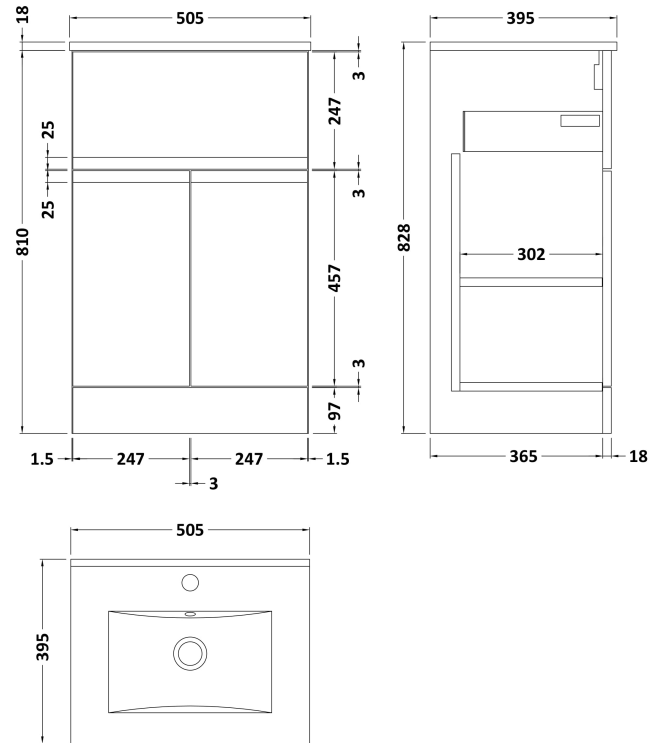

Sales Code: URB801B

Description: 500 F/S 2-Door/Drawer Unit & Basin 2

Packaging Details

Barcode: 5056462674346