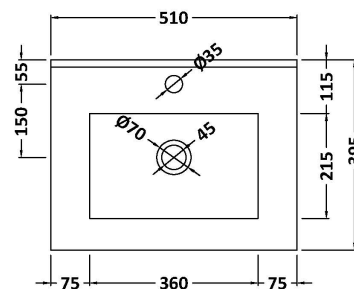

### Product Dimensions

Height (mm):	810
Width (mm):	510
Depth (mm):	383
Nett Weight (kg):	21.5

### Packaging Dimensions

Height (mm):	780
Width (mm):	495
Depth (mm):	383
Gross Weight (kg):	22

### Outer Box Dimensions (If Applicable)

Height (mm):	
Width (mm):	
Depth (mm):	
Gross Weight (kg):	
Barcode:	5056462659695

### Product Dimensions

Height (mm):	170
Width (mm):	500
Depth (mm):	390
Nett Weight (kg):	9