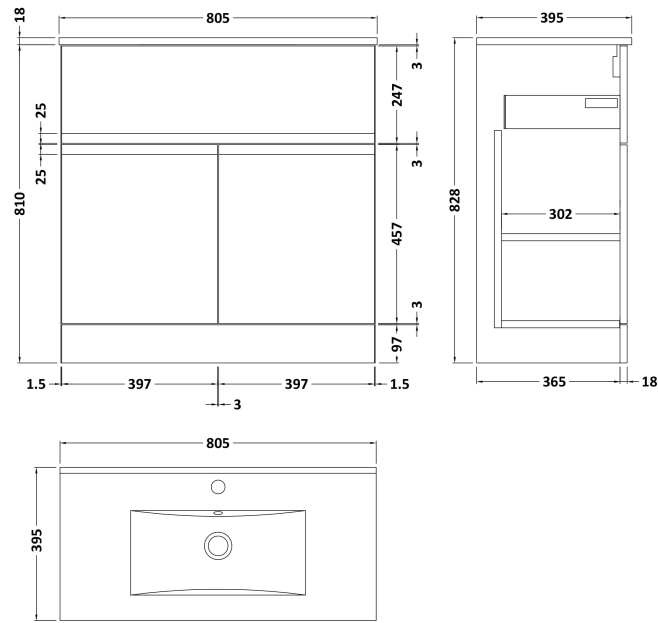

Sales Code: URB805B

Description: 800 F/S 2-Door/Drawer Unit & Basin 2

Packaging Details

Barcode: 5056462674599

Sales Code: URB828

Description: 800 F/S 2-Door/Drawer Unit

Product Dimensions

Height (mm):	810
Width (mm):	810
Depth (mm):	383
Nett Weight (kg):	31.5

Packaging Dimensions

Height (mm):	780
Width (mm):	795
Depth (mm):	383
Gross Weight (kg):	32

Packaging Data

Box Colour:	Brown Cardboard Box
Box Qty:	1
Label Size:	100 x 50
Label Colour:	White Label
Label Qty:	2

Sales Code: NVM005

Description: Minimalist Basin 800mm

Product Dimensions

Height (mm):	170
Width (mm):	800
Depth (mm):	390
Nett Weight (kg):	16.9

Packaging Dimensions

Height (mm):	400
Width (mm):	820
Depth (mm):	200
Gross Weight (kg):	16.9

Packaging Data

Box Colour:	Brown Cardboard Box - Printed
Box Qty:	1
Label Size:	100 x 50
Label Colour:	White Label
Label Qty:	2

Outer Box Dimensions (If Applicable)

Height (mm):	
Width (mm):	
Depth (mm):	
Gross Weight (kg):	
Barcode:	5055146194675