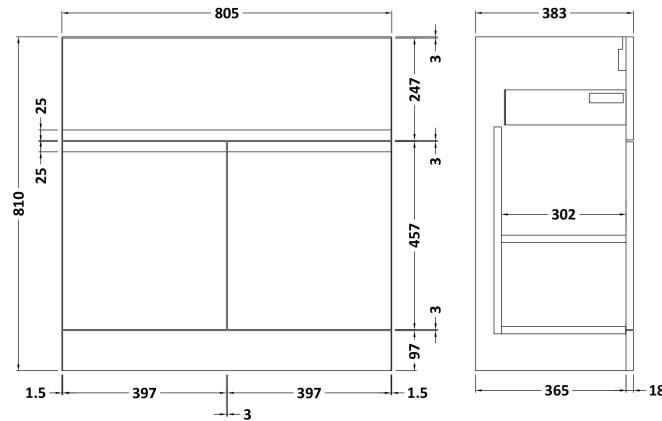

Sales Code: URB805B

Description: 800 F/S 2-Door/Drawer Unit & Basin 2

Packaging Details

Barcode: 5056462674599

Sales Code: URB828

Description: 800 F/S 2-Door/Drawer Unit

Product Dimensions

Height (mm):	810
Width (mm):	810
Depth (mm):	383
Nett Weight (kg):	31.5

Packaging Dimensions

Height (mm):	780
Width (mm):	795
Depth (mm):	383
Gross Weight (kg):	32

Packaging Data

Box Colour:	Brown Cardboard Box
Box Qty:	1
Label Size:	100 x 50
Label Colour:	White Label
Label Qty:	2

Sales Code: NVM005

Description: Minimalist Basin 800mm

Product Dimensions

Height (mm):	170
Width (mm):	800
Depth (mm):	390
Nett Weight (kg):	16.9

Packaging Dimensions

Height (mm):	400
Width (mm):	820
Depth (mm):	200
Gross Weight (kg):	16.9

Packaging Data

Box Colour:	Brown Cardboard Box - Printed
Box Qty:	1
Label Size:	100 x 50
Label Colour:	White Label
Label Qty:	2

Outer Box Dimensions (If Applicable)

Height (mm):	
Width (mm):	
Depth (mm):	
Gross Weight (kg):	
Barcode:	5055146194675