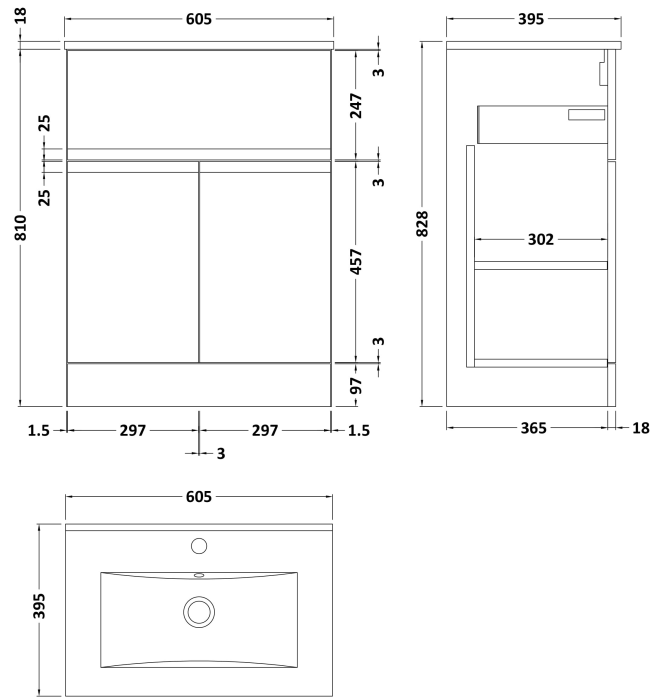

Sales Code: URB203B

Description: 600 F/S 2-Door/Drawer Unit & Basin 2

Packaging Details

Barcode: 5056211892526

Sales Code: URB226

Description: 600 F/S 2-Door/Drawer Unit

Product Dimensions

Height (mm):	810
Width (mm):	610
Depth (mm):	383
Nett Weight (kg):	26.5

Packaging Dimensions

Height (mm):	780
Width (mm):	595
Depth (mm):	383
Gross Weight (kg):	27

Packaging Data

Box Colour:	Brown Cardboard Box
Box Qty:	1
Label Size:	100 x 50
Label Colour:	White Label
Label Qty:	2

Sales Code: NVM003

Description: Minimalist Basin 600mm

Product Dimensions

Height (mm):	170
Width (mm):	600
Depth (mm):	390
Nett Weight (kg):	10.76

Packaging Dimensions

Height (mm):	200
Width (mm):	400
Depth (mm):	620
Gross Weight (kg):	10.76

Packaging Data

Box Colour:	Brown Cardboard Box - Printed
Box Qty:	1
Label Size:	100 x 50
Label Colour:	White Label
Label Qty:	2

Outer Box Dimensions (If Applicable)

Height (mm):	
Width (mm):	
Depth (mm):	
Gross Weight (kg):	
Barcode:	5055146194668