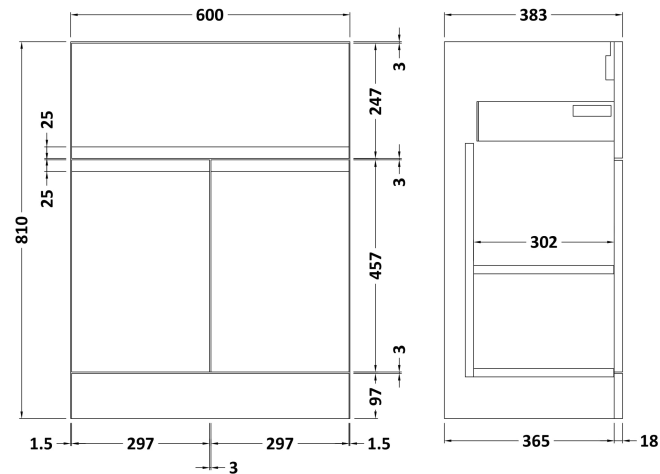

Sales Code: URB203B

Description: 600 F/S 2-Door/Drawer Unit & Basin 2

Packaging Details

Barcode: 5056211892526

Sales Code: URB226

Description: 600 F/S 2-Door/Drawer Unit

Product Dimensions

Height (mm):	810
Width (mm):	610
Depth (mm):	383
Nett Weight (kg):	26.5

Packaging Dimensions

Height (mm):	780
Width (mm):	595
Depth (mm):	383
Gross Weight (kg):	27

Packaging Data

Box Colour:	Brown Cardboard Box
Box Qty:	1
Label Size:	100 x 50
Label Colour:	White Label
Label Qty:	2

Sales Code: NVM003

Description: Minimalist Basin 600mm

Product Dimensions

Height (mm):	170
Width (mm):	600
Depth (mm):	390
Nett Weight (kg):	10.76

Packaging Dimensions

Height (mm):	200
Width (mm):	400
Depth (mm):	620
Gross Weight (kg):	10.76

Packaging Data

Box Colour:	Brown Cardboard Box - Printed
Box Qty:	1
Label Size:	100 x 50
Label Colour:	White Label
Label Qty:	2

Outer Box Dimensions (If Applicable)

Height (mm):	
Width (mm):	
Depth (mm):	
Gross Weight (kg):	
Barcode:	5055146194668