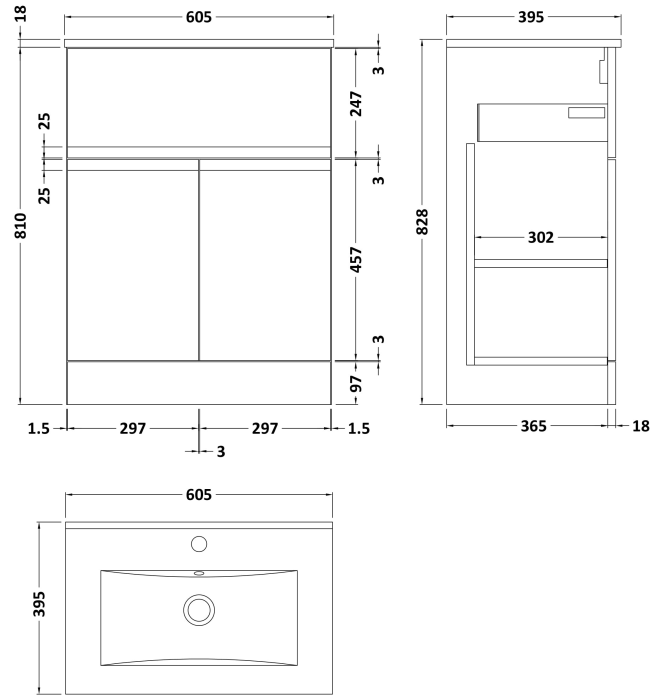

Sales Code: URB103B

Description: 600 F/S 2-Door/Drawer Unit & Basin 2

Packaging Details

Barcode: 5056211892519