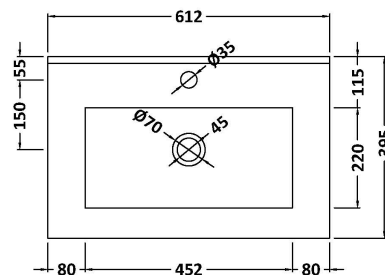

### Product Dimensions

Height (mm):	810
Width (mm):	610
Depth (mm):	383
Nett Weight (kg):	26.5

### Packaging Dimensions

Height (mm):	780
Width (mm):	595
Depth (mm):	383
Gross Weight (kg):	27

### Outer Box Dimensions (If Applicable)

Height (mm):	
Width (mm):	
Depth (mm):	
Gross Weight (kg):	
Barcode:	5056211890423

### Product Dimensions

Height (mm):	170
Width (mm):	600
Depth (mm):	390
Nett Weight (kg):	10.76