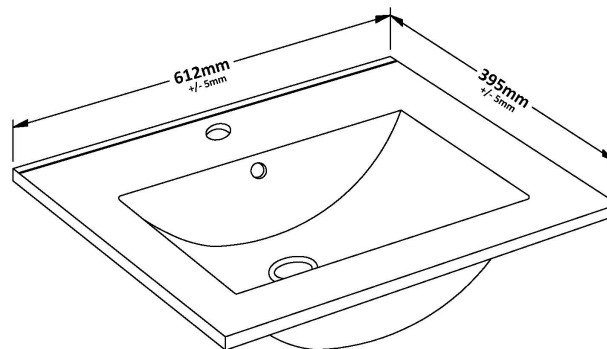

### Product Dimensions

Height (mm):	810
Width (mm):	610
Depth (mm):	383
Nett Weight (kg):	26.5

### Packaging Dimensions

Height (mm):	780
Width (mm):	595
Depth (mm):	383
Gross Weight (kg):	27

### Outer Box Dimensions (If Applicable)

Height (mm):	
Width (mm):	
Depth (mm):	
Gross Weight (kg):	
Barcode:	5056211890423

### Product Dimensions

Height (mm):	170
Width (mm):	600
Depth (mm):	390
Nett Weight (kg):	10.76