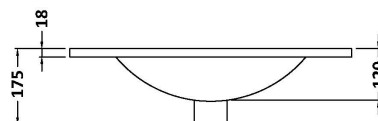

### Product Dimensions

Height (mm):	810
Width (mm):	610
Depth (mm):	383
Nett Weight (kg):	26.5

### Packaging Dimensions

Height (mm):	780
Width (mm):	595
Depth (mm):	383
Gross Weight (kg):	27

### Outer Box Dimensions (If Applicable)

Height (mm):	
Width (mm):	
Depth (mm):	
Gross Weight (kg):	
Barcode:	5056211890423

### Product Dimensions

Height (mm):	170
Width (mm):	600
Depth (mm):	390
Nett Weight (kg):	10.76