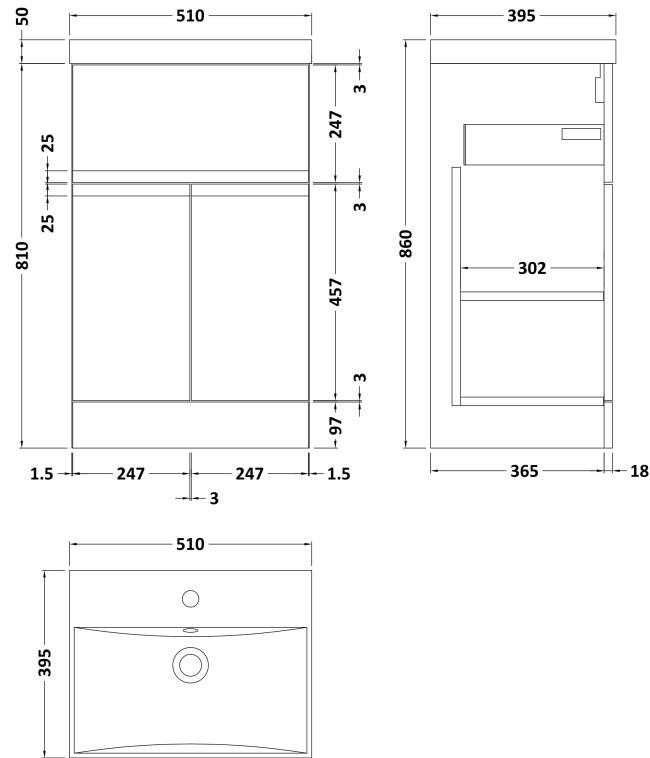

Sales Code: URB301D

Description: 500 F/S 2-Door/Drawer Unit & Basin 3

Packaging Details

Barcode: 5056211887706

Sales Code: URB324

Description: 500 F/S 2-Door/Drawer Unit

Product Dimensions

Height (mm):	810
Width (mm):	510
Depth (mm):	383
Nett Weight (kg):	21.5

Packaging Dimensions

Height (mm):	780
Width (mm):	495
Depth (mm):	383
Gross Weight (kg):	22

Packaging Data

Box Colour:	Brown Cardboard Box
Box Qty:	1
Label Size:	100 x 50
Label Colour:	White Label
Label Qty:	2

Sales Code: NVM032

Description: 500 Thin Edged Basin 1Th

Product Dimensions

Height (mm):	170
Width (mm):	510
Depth (mm):	395
Nett Weight (kg):	9.5

Packaging Dimensions

Height (mm):	190
Width (mm):	530
Depth (mm):	415
Gross Weight (kg):	10

Packaging Data

Box Colour:	Brown Cardboard Box - Printed
Box Qty:	1
Label Size:	100 x 50
Label Colour:	White Label
Label Qty:	2

Outer Box Dimensions (If Applicable)

Height (mm):	
Width (mm):	
Depth (mm):	
Gross Weight (kg):	
Barcode:	5056211853411