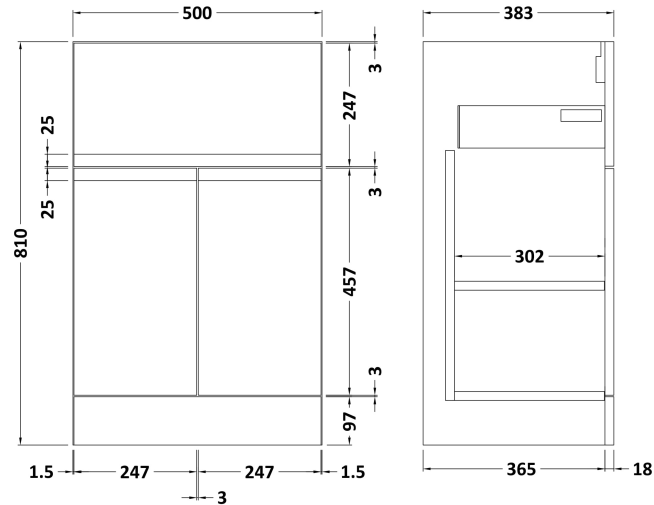

Sales Code: URB301D

Description: 500 F/S 2-Door/Drawer Unit & Basin 3

Packaging Details

Barcode: 5056211887706

Sales Code: URB324

Description: 500 F/S 2-Door/Drawer Unit

Product Dimensions

Height (mm):	810
Width (mm):	510
Depth (mm):	383
Nett Weight (kg):	21.5

Packaging Dimensions

Height (mm):	780
Width (mm):	495
Depth (mm):	383
Gross Weight (kg):	22

Packaging Data

Box Colour:	Brown Cardboard Box
Box Qty:	1
Label Size:	100 x 50
Label Colour:	White Label
Label Qty:	2

Sales Code: NVM032

Description: 500 Thin Edged Basin 1Th

Product Dimensions

Height (mm):	170
Width (mm):	510
Depth (mm):	395
Nett Weight (kg):	9.5

Packaging Dimensions

Height (mm):	190
Width (mm):	530
Depth (mm):	415
Gross Weight (kg):	10

Packaging Data

Box Colour:	Brown Cardboard Box - Printed
Box Qty:	1
Label Size:	100 x 50
Label Colour:	White Label
Label Qty:	2

Outer Box Dimensions (If Applicable)

Height (mm):	
Width (mm):	
Depth (mm):	
Gross Weight (kg):	
Barcode:	5056211853411