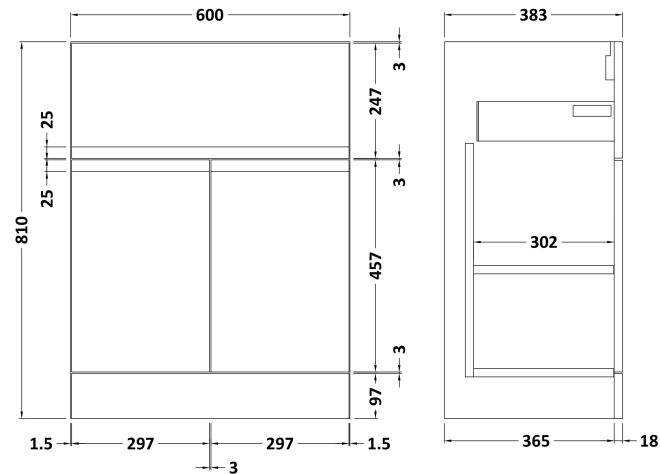

### Product Dimensions

Height (mm):	810
Width (mm):	610
Depth (mm):	383
Nett Weight (kg):	26.5

### Packaging Dimensions

Height (mm):	780
Width (mm):	595
Depth (mm):	383
Gross Weight (kg):	27

### Product Dimensions

Height (mm):	170
Width (mm):	610
Depth (mm):	395
Nett Weight (kg):	11

### Packaging Dimensions

Height (mm):	190
Width (mm):	630
Depth (mm):	415
Gross Weight (kg):	11.5