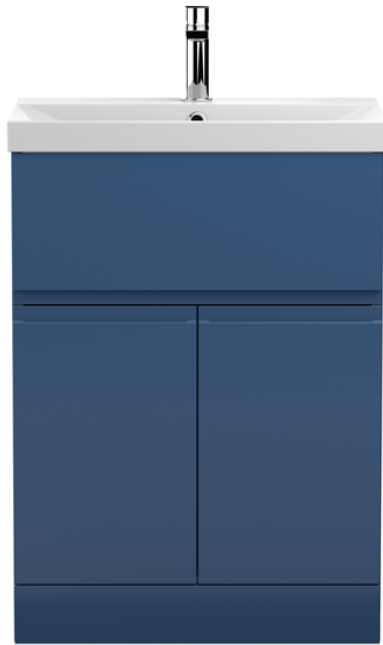

Sales Code: URB303D

Description: 600 F/S 2-Door/Drawer Unit & Basin 3

### Packaging Details

Barcode: 5056211887508

Sales Code: URB326

Description: 600 F/S 2-Door/Drawer Unit

### Product Dimensions

Height (mm):	810
Width (mm):	610
Depth (mm):	383
Nett Weight (kg):	26.5