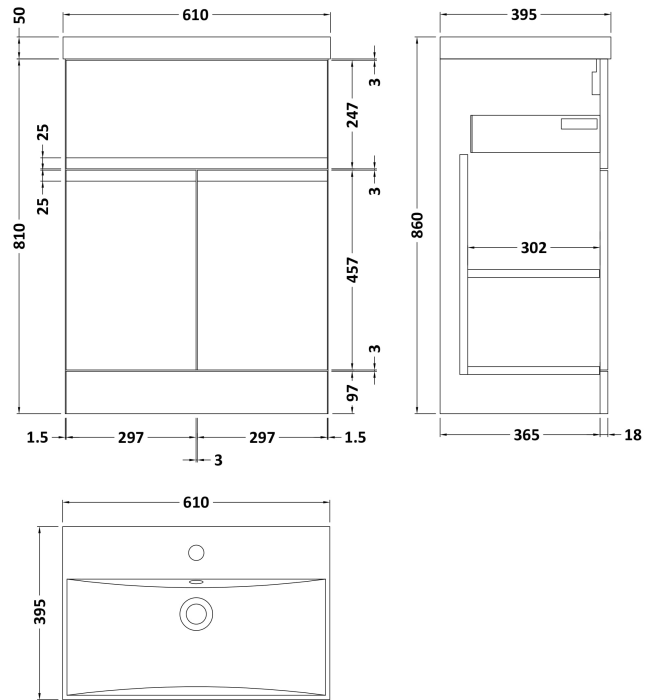

Sales Code: URB303D

Description: 600 F/S 2-Door/Drawer Unit & Basin 3

Packaging Details

Barcode: 5056211887508