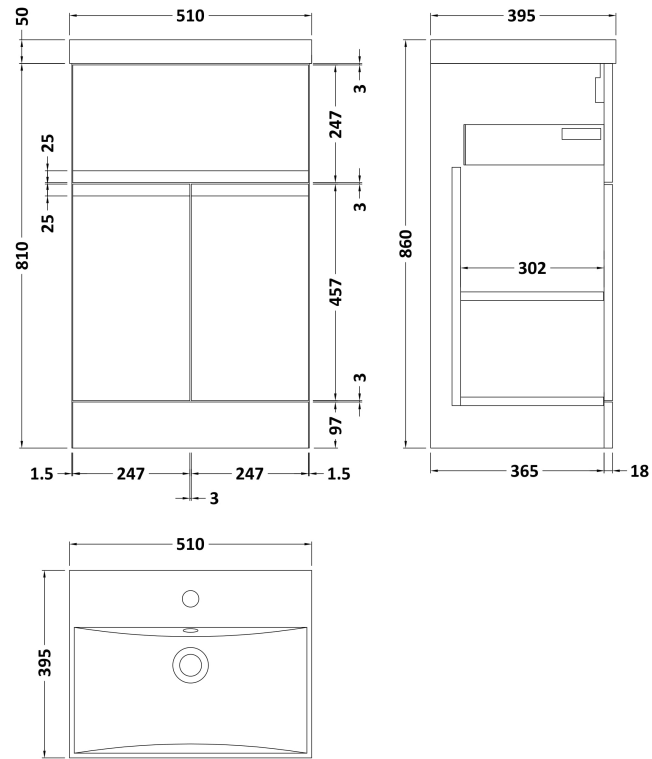

Sales Code: URB801D

Description: 500 F/S 2-Door/Drawer Unit & Basin 3

Packaging Details

Barcode: 5056462674353

Sales Code: URB824

Description: 500 F/S 2-Door/Drawer Unit

Product Dimensions

Height (mm):	810
Width (mm):	510
Depth (mm):	383
Nett Weight (kg):	21.5

Packaging Dimensions

Height (mm):	780
Width (mm):	495
Depth (mm):	383
Gross Weight (kg):	22

Packaging Data

Box Colour:	Brown Cardboard Box
Box Qty:	1
Label Size:	100 x 50
Label Colour:	White Label
Label Qty:	2

Sales Code: NVM032

Description: 500 Thin Edged Basin 1Th

Product Dimensions

Height (mm):	170
Width (mm):	510
Depth (mm):	395
Nett Weight (kg):	9.5

Packaging Dimensions

Height (mm):	190
Width (mm):	530
Depth (mm):	415
Gross Weight (kg):	10

Packaging Data

Box Colour:	Brown Cardboard Box - Printed
Box Qty:	1
Label Size:	100 x 50
Label Colour:	White Label
Label Qty:	2

Outer Box Dimensions (If Applicable)

Height (mm):	
Width (mm):	
Depth (mm):	
Gross Weight (kg):	
Barcode:	5056211853411