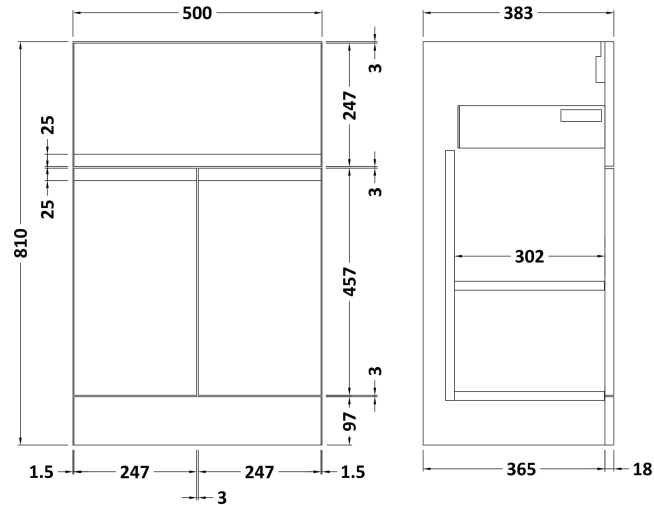

Sales Code: URB801D

Description: 500 F/S 2-Door/Drawer Unit & Basin 3

Packaging Details

Barcode: 5056462674353

Sales Code: URB824

Description: 500 F/S 2-Door/Drawer Unit

Product Dimensions

Height (mm):	810
Width (mm):	510
Depth (mm):	383
Nett Weight (kg):	21.5

Packaging Dimensions

Height (mm):	780
Width (mm):	495
Depth (mm):	383
Gross Weight (kg):	22

Packaging Data

Box Colour:	Brown Cardboard Box
Box Qty:	1
Label Size:	100 x 50
Label Colour:	White Label
Label Qty:	2

Sales Code: NVM032

Description: 500 Thin Edged Basin 1Th

Product Dimensions

Height (mm):	170
Width (mm):	510
Depth (mm):	395
Nett Weight (kg):	9.5

Packaging Dimensions

Height (mm):	190
Width (mm):	530
Depth (mm):	415
Gross Weight (kg):	10

Packaging Data

Box Colour:	Brown Cardboard Box - Printed
Box Qty:	1
Label Size:	100 x 50
Label Colour:	White Label
Label Qty:	2

Outer Box Dimensions (If Applicable)

Height (mm):	
Width (mm):	
Depth (mm):	
Gross Weight (kg):	
Barcode:	5056211853411