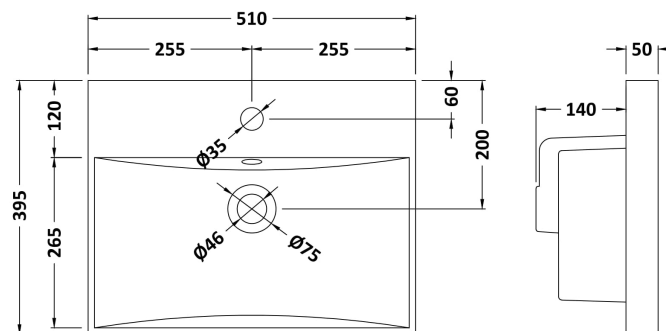

Packaging Dimensions

Height (mm):	780
Width (mm):	495
Depth (mm):	383
Gross Weight (kg):	22

Packaging Data

Box Colour:	Brown Cardboard Box
Box Qty:	1
Label Size:	100 x 50
Label Colour:	White Label
Label Qty:	2

Outer Box Dimensions (If Applicable)

Height (mm):	
Width (mm):	
Depth (mm):	
Gross Weight (kg):	
Barcode:	5056462659695

Product Details

Country of Origin:	China
Fitting Instruction:	No
CE & UKCA:	N/A
FSC Certified Materials:	Yes
Colour:	Satin Green
Construction Method:	Cam & Wood Dowel
Construction Type:	Rigid
Cabinet Finish:	MFC Painted Matt
Fascia Finish:	Mdf Painted Matt
Cabinet Thickness (mm):	18
Fascia Thickness (mm):	18
Drawer Included:	Yes
Drawer Type:	80mm High Metal Softclose
No of Shelves:	1
Hinge Type:	95 Degree Clip-On Soft Close
Hinge Included:	Yes
Adjustable Legs:	No
Fixings Included:	Yes
Handle Style:	Not Applicable
Waste Shroud:	Yes
Handle Included:	No, Not Required
Handle Type:	Handleless

Sales Code: NVM032

Description: 500 Thin Edged Basin 1Th

Product Dimensions

Height (mm):	170
Width (mm):	510
Depth (mm):	395
Nett Weight (kg):	9.5

Packaging Dimensions

Height (mm):	190
Width (mm):	530
Depth (mm):	415
Gross Weight (kg):	10

Packaging Data

Box Colour:	Brown Cardboard Box - Printed
Box Qty:	1
Label Size:	100 x 50
Label Colour:	White Label
Label Qty:	2

Outer Box Dimensions (If Applicable)

Height (mm):	
Width (mm):	
Depth (mm):	
Gross Weight (kg):	
Barcode:	5056211853411