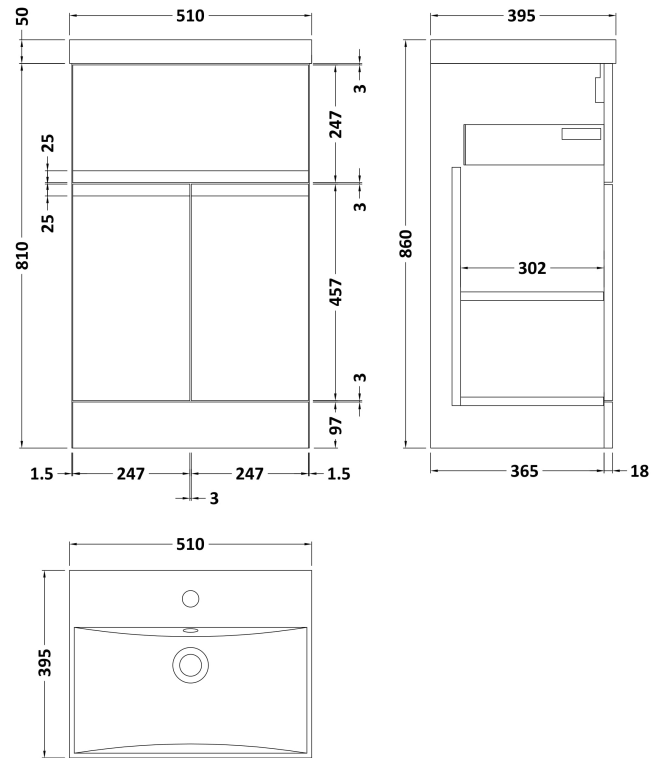

Sales Code: URB201D

Description: 500 F/S 2-Door/Drawer Unit & Basin 3

Packaging Details

Barcode: 5056211887713

Sales Code: URB224

Description: 500 F/S 2-Door/Drawer Unit

Product Dimensions

Height (mm):	810
Width (mm):	510
Depth (mm):	383
Nett Weight (kg):	21.5

Packaging Dimensions

Height (mm):	780
Width (mm):	495
Depth (mm):	383
Gross Weight (kg):	22

Packaging Data

Box Colour:	Brown Cardboard Box
Box Qty:	1
Label Size:	100 x 50
Label Colour:	White Label
Label Qty:	2

Sales Code: NVM032

Description: 500 Thin Edged Basin 1Th

Product Dimensions

Height (mm):	170
Width (mm):	510
Depth (mm):	395
Nett Weight (kg):	9.5

Packaging Dimensions

Height (mm):	190
Width (mm):	530
Depth (mm):	415
Gross Weight (kg):	10

Packaging Data

Box Colour:	Brown Cardboard Box - Printed
Box Qty:	1
Label Size:	100 x 50
Label Colour:	White Label
Label Qty:	2

Outer Box Dimensions (If Applicable)

Height (mm):	
Width (mm):	
Depth (mm):	
Gross Weight (kg):	
Barcode:	5056211853411