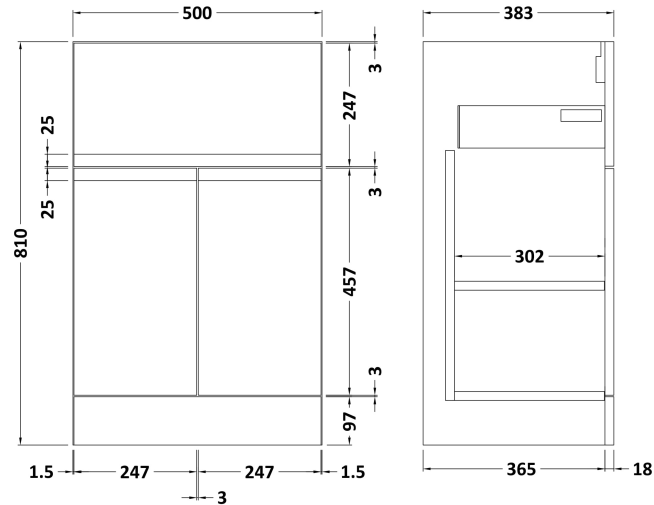

Sales Code: URB201D

Description: 500 F/S 2-Door/Drawer Unit & Basin 3

Packaging Details

Barcode: 5056211887713

Sales Code: URB224

Description: 500 F/S 2-Door/Drawer Unit

Product Dimensions

Height (mm):	810
Width (mm):	510
Depth (mm):	383
Nett Weight (kg):	21.5

Packaging Dimensions

Height (mm):	780
Width (mm):	495
Depth (mm):	383
Gross Weight (kg):	22

Packaging Data

Box Colour:	Brown Cardboard Box
Box Qty:	1
Label Size:	100 x 50
Label Colour:	White Label
Label Qty:	2

Sales Code: NVM032

Description: 500 Thin Edged Basin 1Th

Product Dimensions

Height (mm):	170
Width (mm):	510
Depth (mm):	395
Nett Weight (kg):	9.5

Packaging Dimensions

Height (mm):	190
Width (mm):	530
Depth (mm):	415
Gross Weight (kg):	10

Packaging Data

Box Colour:	Brown Cardboard Box - Printed
Box Qty:	1
Label Size:	100 x 50
Label Colour:	White Label
Label Qty:	2

Outer Box Dimensions (If Applicable)

Height (mm):	
Width (mm):	
Depth (mm):	
Gross Weight (kg):	
Barcode:	5056211853411