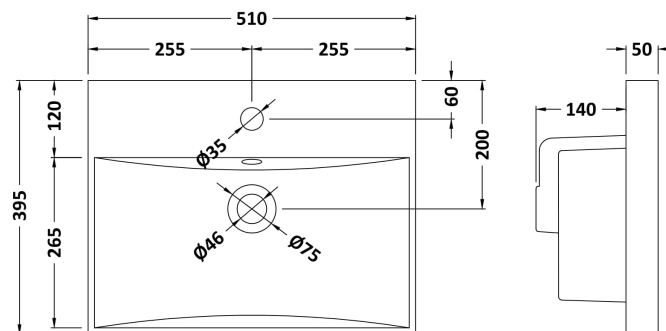

Packaging Dimensions

Height (mm):	780
Width (mm):	495
Depth (mm):	383
Gross Weight (kg):	22

Packaging Data

Box Colour:	Brown Cardboard Box
Box Qty:	1
Label Size:	100 x 50
Label Colour:	White Label
Label Qty:	2

Outer Box Dimensions (If Applicable)

Height (mm):	
Width (mm):	
Depth (mm):	
Gross Weight (kg):	
Barcode:	5056211890362

Product Details

Country of Origin:	China
Fitting Instruction:	No
CE & UKCA:	N/A
FSC Certified Materials:	Yes
Colour:	Satin White
Construction Method:	Cam & Wood Dowel
Construction Type:	Rigid
Cabinet Finish:	MFC Painted Matt
Fascia Finish:	Mdf Painted Matt
Cabinet Thickness (mm):	18
Fascia Thickness (mm):	18
Drawer Included:	Yes
Drawer Type:	80mm High Metal Softclose
No of Shelves:	1
Hinge Type:	95 Degree Clip-On Soft Close
Hinge Included:	Yes
Adjustable Legs:	No
Fixings Included:	Yes
Handle Style:	Not Applicable
Waste Shroud:	Yes
Handle Included:	No, Not Required
Handle Type:	Handleless

Sales Code: NVM032

Description: 500 Thin Edged Basin 1Th

Product Dimensions

Height (mm):	170
Width (mm):	510
Depth (mm):	395
Nett Weight (kg):	9.5

Packaging Dimensions

Height (mm):	190
Width (mm):	530
Depth (mm):	415
Gross Weight (kg):	10

Packaging Data

Box Colour:	Brown Cardboard Box - Printed
Box Qty:	1
Label Size:	100 x 50
Label Colour:	White Label
Label Qty:	2

Outer Box Dimensions (If Applicable)

Height (mm):	
Width (mm):	
Depth (mm):	
Gross Weight (kg):	
Barcode:	5056211853411