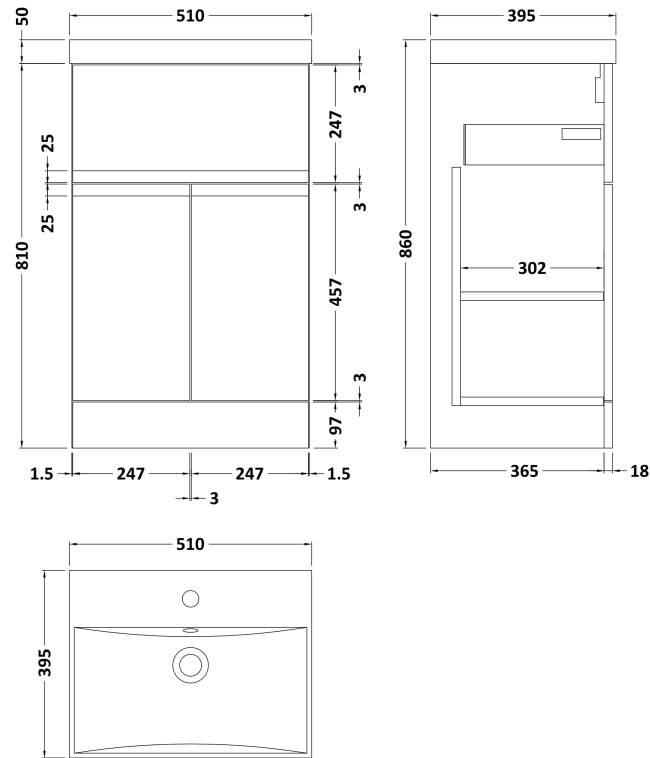

Sales Code: URB101D

Description: 500 F/S 2-Door/Drawer Unit & Basin 3

Packaging Details

Barcode: 5056211887720

Sales Code: URB124

Description: 500 F/S 2-Door/Drawer Unit

Product Dimensions

Height (mm):	810
Width (mm):	510
Depth (mm):	383
Nett Weight (kg):	21.5

Packaging Dimensions

Height (mm):	780
Width (mm):	495
Depth (mm):	383
Gross Weight (kg):	22

Packaging Data

Box Colour:	Brown Cardboard Box
Box Qty:	1
Label Size:	100 x 50
Label Colour:	White Label
Label Qty:	2

Sales Code: NVM032

Description: 500 Thin Edged Basin 1Th

Product Dimensions

Height (mm):	170
Width (mm):	510
Depth (mm):	395
Nett Weight (kg):	9.5

Packaging Dimensions

Height (mm):	190
Width (mm):	530
Depth (mm):	415
Gross Weight (kg):	10

Packaging Data

Box Colour:	Brown Cardboard Box - Printed
Box Qty:	1
Label Size:	100 x 50
Label Colour:	White Label
Label Qty:	2

Outer Box Dimensions (If Applicable)

Height (mm):	
Width (mm):	
Depth (mm):	
Gross Weight (kg):	
Barcode:	5056211853411