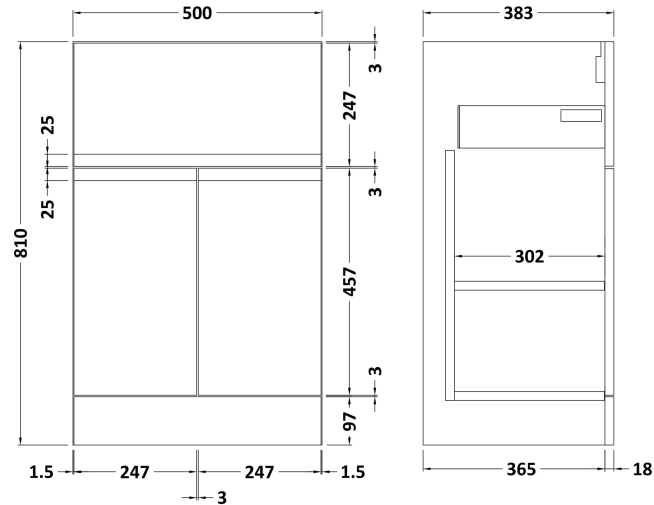

Sales Code: URB101D

Description: 500 F/S 2-Door/Drawer Unit & Basin 3

Packaging Details

Barcode: 5056211887720

Sales Code: URB124

Description: 500 F/S 2-Door/Drawer Unit

Product Dimensions

Height (mm):	810
Width (mm):	510
Depth (mm):	383
Nett Weight (kg):	21.5

Packaging Dimensions

Height (mm):	780
Width (mm):	495
Depth (mm):	383
Gross Weight (kg):	22

Packaging Data

Box Colour:	Brown Cardboard Box
Box Qty:	1
Label Size:	100 x 50
Label Colour:	White Label
Label Qty:	2

Sales Code: NVM032

Description: 500 Thin Edged Basin 1Th

Product Dimensions

Height (mm):	170
Width (mm):	510
Depth (mm):	395
Nett Weight (kg):	9.5

Packaging Dimensions

Height (mm):	190
Width (mm):	530
Depth (mm):	415
Gross Weight (kg):	10

Packaging Data

Box Colour:	Brown Cardboard Box - Printed
Box Qty:	1
Label Size:	100 x 50
Label Colour:	White Label
Label Qty:	2

Outer Box Dimensions (If Applicable)

Height (mm):	
Width (mm):	
Depth (mm):	
Gross Weight (kg):	
Barcode:	5056211853411