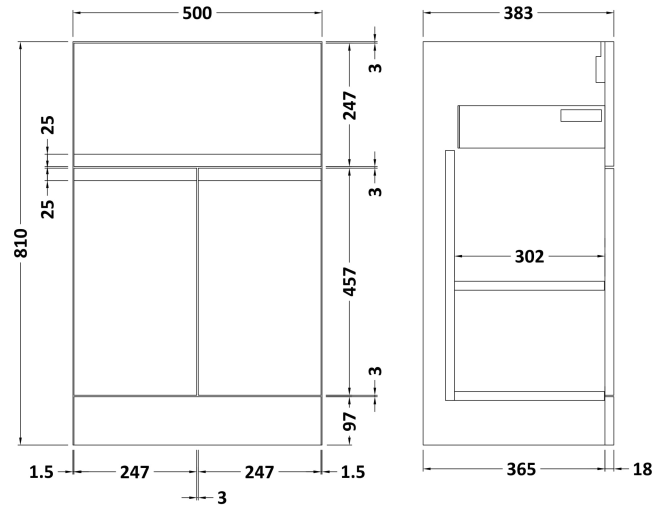

Packaging Dimensions

Height (mm):	190
Width (mm):	530
Depth (mm):	415
Gross Weight (kg):	9.5

Packaging Data

Box Colour:	Brown Cardboard Box - Printed
Box Qty:	1
Label Size:	100 x 50
Label Colour:	White Label
Label Qty:	2

Outer Box Dimensions (If Applicable)

Height (mm):	
Width (mm):	
Depth (mm):	
Gross Weight (kg):	
Barcode:	5056462620985

Product Details

Country of Origin:	China
Fitting Instruction:	No
Certification: CE & UKCA:	No WRAS: N/A WRAS No: N/A
Product Material:	Vitreous China
Fixing Supplied:	No

Sales Code: URB324

Description: 500 F/S 2-Door/Drawer Unit

Product Dimensions

Height (mm):	810
Width (mm):	510
Depth (mm):	383
Nett Weight (kg):	21.5

Packaging Dimensions

Height (mm):	780
Width (mm):	495
Depth (mm):	383
Gross Weight (kg):	22

Packaging Data

Box Colour:	Brown Cardboard Box
Box Qty:	1
Label Size:	100 x 50
Label Colour:	White Label
Label Qty:	2

Outer Box Dimensions (If Applicable)

Height (mm):	
Width (mm):	
Depth (mm):	
Gross Weight (kg):	
Barcode:	5056211890386