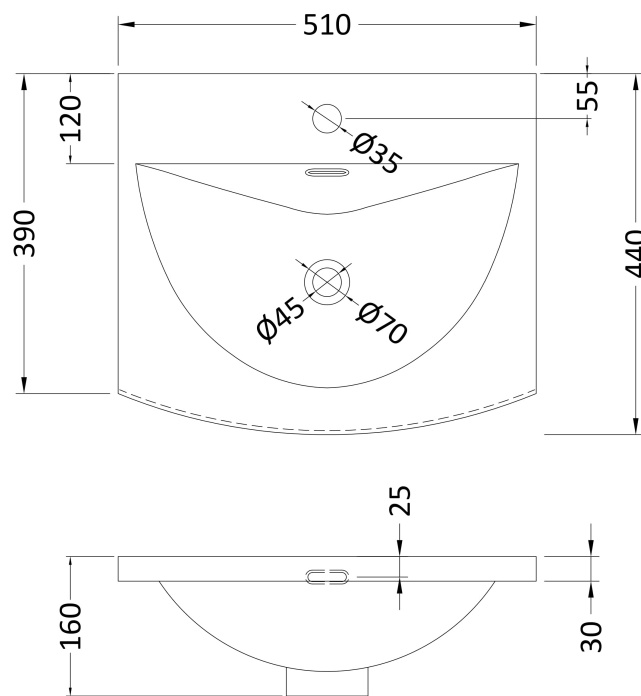

Sales Code: URB301G

Description: 500 F/S 2-Door/Drawer Unit & Basin 4

Packaging Details

Barcode: 5056462621708

Sales Code: NVM042

Description: 500 Curved Basin 1Th

Product Dimensions

Height (mm):	160
Width (mm):	510
Depth (mm):	440
Nett Weight (kg):	9

Packaging Dimensions

Height (mm):	190
Width (mm):	530
Depth (mm):	415
Gross Weight (kg):	9.5

Packaging Data

Box Colour:	Brown Cardboard Box - Printed
Box Qty:	1
Label Size:	100 x 50
Label Colour:	White Label
Label Qty:	2

Outer Box Dimensions (If Applicable)

Height (mm):	
Width (mm):	
Depth (mm):	
Gross Weight (kg):	
Barcode:	5056462620985

Product Details

Country of Origin:	China
Fitting Instruction:	No
Certification: CE & UKCA:	No WRAS: N/A WRAS No: N/A
Product Material:	Vitreous China
Fixing Supplied:	No

Sales Code: URB324

Description: 500 F/S 2-Door/Drawer Unit

Product Dimensions

Height (mm):	810
Width (mm):	510
Depth (mm):	383
Nett Weight (kg):	21.5

Packaging Dimensions

Height (mm):	780
Width (mm):	495
Depth (mm):	383
Gross Weight (kg):	22