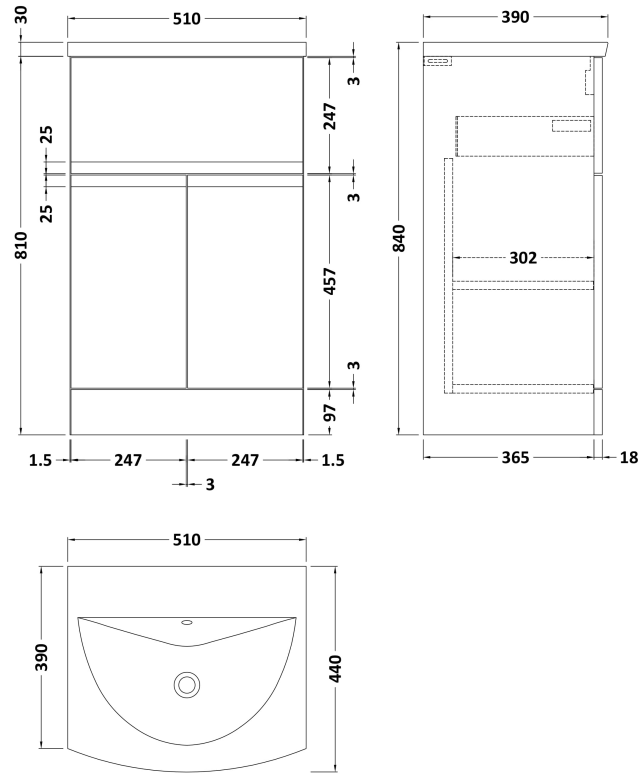

Sales Code: URB301G

Description: 500 F/S 2-Door/Drawer Unit & Basin 4

Packaging Details

Barcode: 5056462621708

Sales Code: NVM042

Description: 500 Curved Basin 1Th

Product Dimensions

Height (mm):	160
Width (mm):	510
Depth (mm):	440
Nett Weight (kg):	9

Packaging Dimensions

Height (mm):	190
Width (mm):	530
Depth (mm):	415
Gross Weight (kg):	9.5

Packaging Data

Box Colour:	Brown Cardboard Box - Printed
Box Qty:	1
Label Size:	100 x 50
Label Colour:	White Label
Label Qty:	2

Outer Box Dimensions (If Applicable)

Height (mm):	
Width (mm):	
Depth (mm):	
Gross Weight (kg):	
Barcode:	5056462620985

Product Details

Country of Origin:	China
Fitting Instruction:	No
Certification: CE & UKCA:	No WRAS: N/A WRAS No: N/A
Product Material:	Vitreous China
Fixing Supplied:	No

Sales Code: URB324

Description: 500 F/S 2-Door/Drawer Unit

Product Dimensions

Height (mm):	810
Width (mm):	510
Depth (mm):	383
Nett Weight (kg):	21.5

Packaging Dimensions

Height (mm):	780
Width (mm):	495
Depth (mm):	383
Gross Weight (kg):	22