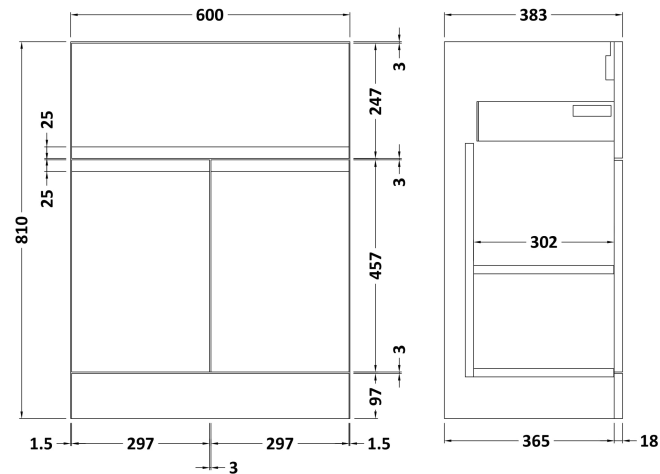

Sales Code: URB803G

Description: 600 F/S 2-Door/Drawer Unit & Basin 4

Packaging Details

Barcode: 5056462674490

Sales Code: URB826

Description: 600 F/S 2-Door/Drawer Unit

Product Dimensions

Height (mm):	810
Width (mm):	610
Depth (mm):	383
Nett Weight (kg):	26.5

Packaging Dimensions

Height (mm):	780
Width (mm):	595
Depth (mm):	383
Gross Weight (kg):	27

Packaging Data

Box Colour:	Brown Cardboard Box
Box Qty:	1
Label Size:	100 x 50
Label Colour:	White Label
Label Qty:	2

Sales Code: NVM043

Description: 600 Curved Basin 1Th

Product Dimensions

Height (mm):	160
Width (mm):	610
Depth (mm):	440
Nett Weight (kg):	11

Packaging Dimensions

Height (mm):	190
Width (mm):	630
Depth (mm):	415
Gross Weight (kg):	11.5

Packaging Data

Box Colour:	Brown Cardboard Box - Printed
Box Qty:	1
Label Size:	100 x 50
Label Colour:	White Label
Label Qty:	2

Outer Box Dimensions (If Applicable)

Height (mm):	
Width (mm):	
Depth (mm):	
Gross Weight (kg):	
Barcode:	5056462620961