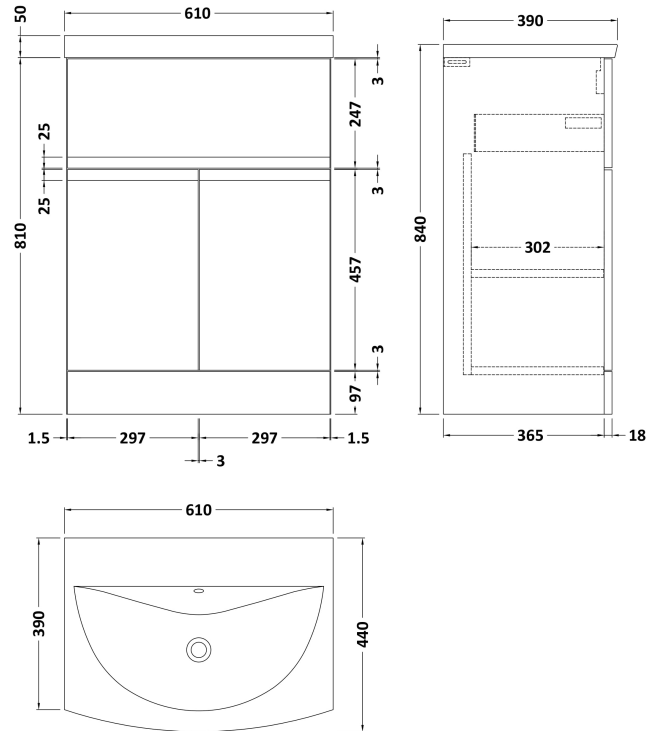

Sales Code: URB803G

Description: 600 F/S 2-Door/Drawer Unit & Basin 4

Packaging Details

Barcode: 5056462674490

Sales Code: URB826

Description: 600 F/S 2-Door/Drawer Unit

Product Dimensions

Height (mm):	810
Width (mm):	610
Depth (mm):	383
Nett Weight (kg):	26.5

Packaging Dimensions

Height (mm):	780
Width (mm):	595
Depth (mm):	383
Gross Weight (kg):	27

Packaging Data

Box Colour:	Brown Cardboard Box
Box Qty:	1
Label Size:	100 x 50
Label Colour:	White Label
Label Qty:	2

Sales Code: NVM043

Description: 600 Curved Basin 1Th

Product Dimensions

Height (mm):	160
Width (mm):	610
Depth (mm):	440
Nett Weight (kg):	11

Packaging Dimensions

Height (mm):	190
Width (mm):	630
Depth (mm):	415
Gross Weight (kg):	11.5

Packaging Data

Box Colour:	Brown Cardboard Box - Printed
Box Qty:	1
Label Size:	100 x 50
Label Colour:	White Label
Label Qty:	2

Outer Box Dimensions (If Applicable)

Height (mm):	
Width (mm):	
Depth (mm):	
Gross Weight (kg):	
Barcode:	5056462620961