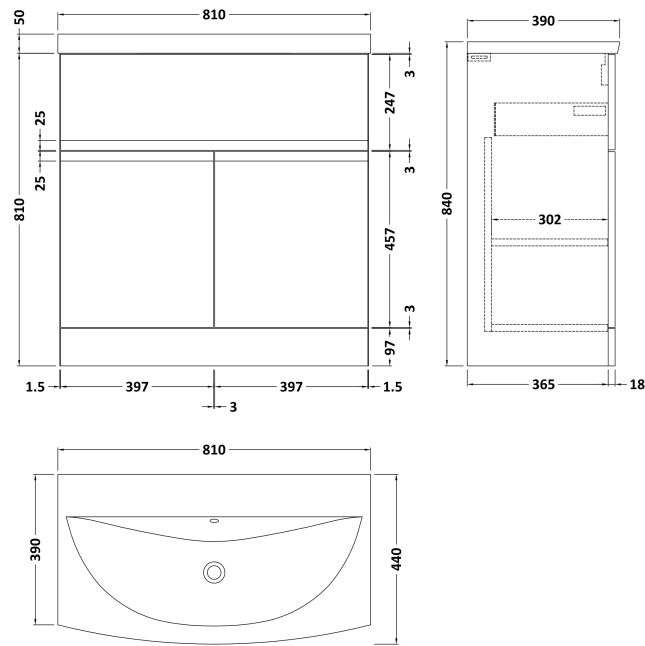

Sales Code: URB805G

Description: 800 F/S 2-Door/Drawer Unit & Basin 4

Packaging Details

Barcode: 5056462674612

Sales Code: URB828

Description: 800 F/S 2-Door/Drawer Unit

Product Dimensions

Height (mm):	810
Width (mm):	810
Depth (mm):	383
Nett Weight (kg):	31.5

Packaging Dimensions

Height (mm):	780
Width (mm):	795
Depth (mm):	383
Gross Weight (kg):	32

Packaging Data

Box Colour:	Brown Cardboard Box
Box Qty:	1
Label Size:	100 x 50
Label Colour:	White Label
Label Qty:	2

Sales Code: NVM045

Description: 800 Curved Basin 1Th

Product Dimensions

Height (mm):	160
Width (mm):	810
Depth (mm):	440
Nett Weight (kg):	15

Packaging Dimensions

Height (mm):	190
Width (mm):	830
Depth (mm):	415
Gross Weight (kg):	15.5

Packaging Data

Box Colour:	Brown Cardboard Box
Box Qty:	1
Label Size:	100 x 50
Label Colour:	White Label
Label Qty:	2

Outer Box Dimensions (If Applicable)

Height (mm):	
Width (mm):	
Depth (mm):	
Gross Weight (kg):	
Barcode:	5056462620978