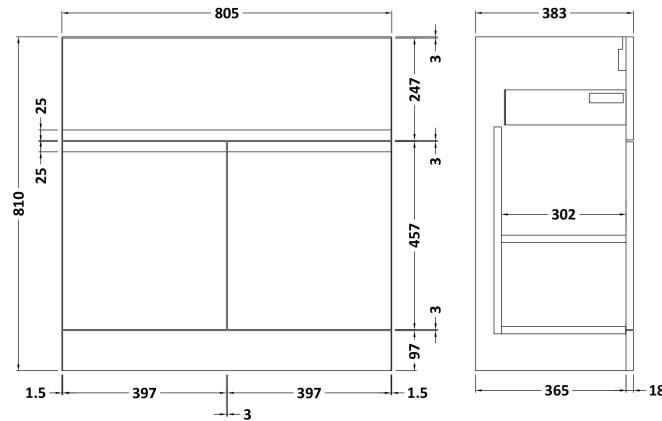

Sales Code: URB805G

Description: 800 F/S 2-Door/Drawer Unit & Basin 4

Packaging Details

Barcode: 5056462674612

Sales Code: URB828

Description: 800 F/S 2-Door/Drawer Unit

Product Dimensions

Height (mm):	810
Width (mm):	810
Depth (mm):	383
Nett Weight (kg):	31.5

Packaging Dimensions

Height (mm):	780
Width (mm):	795
Depth (mm):	383
Gross Weight (kg):	32

Packaging Data

Box Colour:	Brown Cardboard Box
Box Qty:	1
Label Size:	100 x 50
Label Colour:	White Label
Label Qty:	2

Sales Code: NVM045

Description: 800 Curved Basin 1Th

Product Dimensions

Height (mm):	160
Width (mm):	810
Depth (mm):	440
Nett Weight (kg):	15

Packaging Dimensions

Height (mm):	190
Width (mm):	830
Depth (mm):	415
Gross Weight (kg):	15.5

Packaging Data

Box Colour:	Brown Cardboard Box
Box Qty:	1
Label Size:	100 x 50
Label Colour:	White Label
Label Qty:	2

Outer Box Dimensions (If Applicable)

Height (mm):	
Width (mm):	
Depth (mm):	
Gross Weight (kg):	
Barcode:	5056462620978