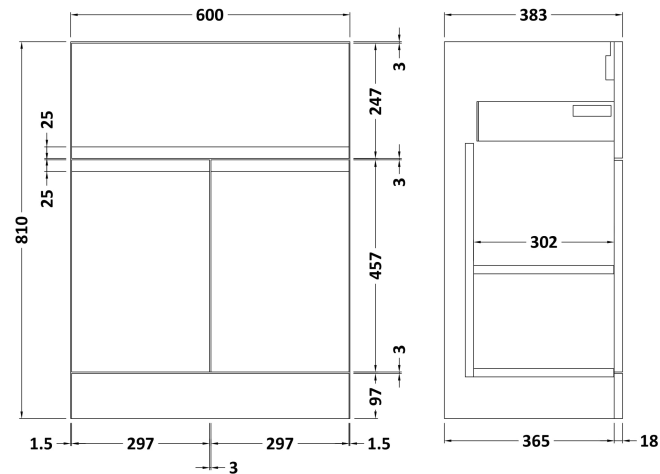

Packaging Dimensions

Height (mm):	190
Width (mm):	630
Depth (mm):	415
Gross Weight (kg):	11.5

Packaging Data

Box Colour:	Brown Cardboard Box - Printed
Box Qty:	1
Label Size:	100 x 50
Label Colour:	White Label
Label Qty:	2

Outer Box Dimensions (If Applicable)

Height (mm):	
Width (mm):	
Depth (mm):	
Gross Weight (kg):	
Barcode:	5056462620961

Product Details

Country of Origin:	China
Fitting Instruction:	No
Certification: CE & UKCA: No	WRAS: N/A WRAS No: N/A
Product Material:	Vitreous China
Fixing Supplied:	No

Sales Code: URB226

Description: 600 F/S 2-Door/Drawer Unit

Product Dimensions

Height (mm):	810
Width (mm):	610
Depth (mm):	383
Nett Weight (kg):	26.5

Packaging Dimensions

Height (mm):	780
Width (mm):	595
Depth (mm):	383
Gross Weight (kg):	27

Packaging Data

Box Colour:	Brown Cardboard Box
Box Qty:	1
Label Size:	100 x 50
Label Colour:	White Label
Label Qty:	2

Outer Box Dimensions (If Applicable)

Height (mm):	
Width (mm):	
Depth (mm):	
Gross Weight (kg):	
Barcode:	5056211890430