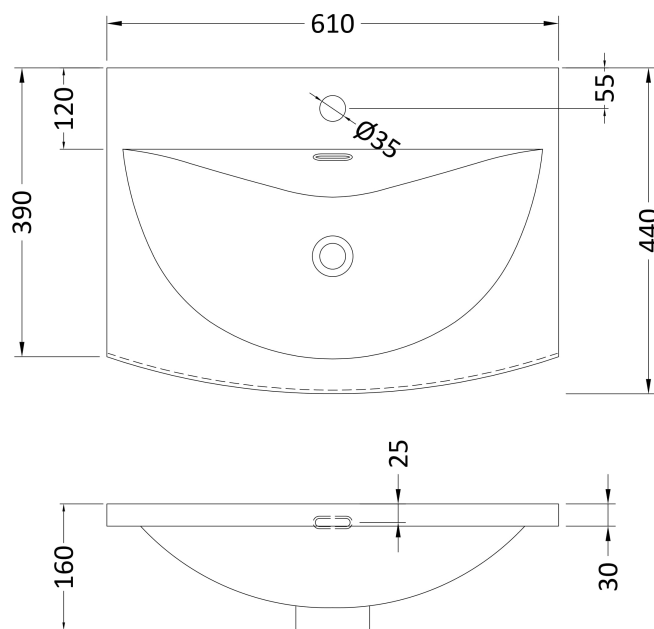

Sales Code: URB203G

Description: 600 F/S 2-Door/Drawer Unit & Basin 4

Packaging Details

Barcode: 5056462622255

Sales Code: NVM043

Description: 600 Curved Basin 1Th

Product Dimensions

Height (mm):	160
Width (mm):	610
Depth (mm):	440
Nett Weight (kg):	11

Packaging Dimensions

Height (mm):	190
Width (mm):	630
Depth (mm):	415
Gross Weight (kg):	11.5

Packaging Data

Box Colour:	Brown Cardboard Box - Printed
Box Qty:	1
Label Size:	100 x 50
Label Colour:	White Label
Label Qty:	2

Outer Box Dimensions (If Applicable)

Height (mm):	
Width (mm):	
Depth (mm):	
Gross Weight (kg):	
Barcode:	5056462620961

Product Details

Country of Origin:	China
Fitting Instruction:	No
Certification: CE & UKCA: No	WRAS: N/A WRAS No: N/A
Product Material:	Vitreous China
Fixing Supplied:	No

Sales Code: URB226

Description: 600 F/S 2-Door/Drawer Unit

Product Dimensions

Height (mm):	810
Width (mm):	610
Depth (mm):	383
Nett Weight (kg):	26.5

Packaging Dimensions

Height (mm):	780
Width (mm):	595
Depth (mm):	383
Gross Weight (kg):	27