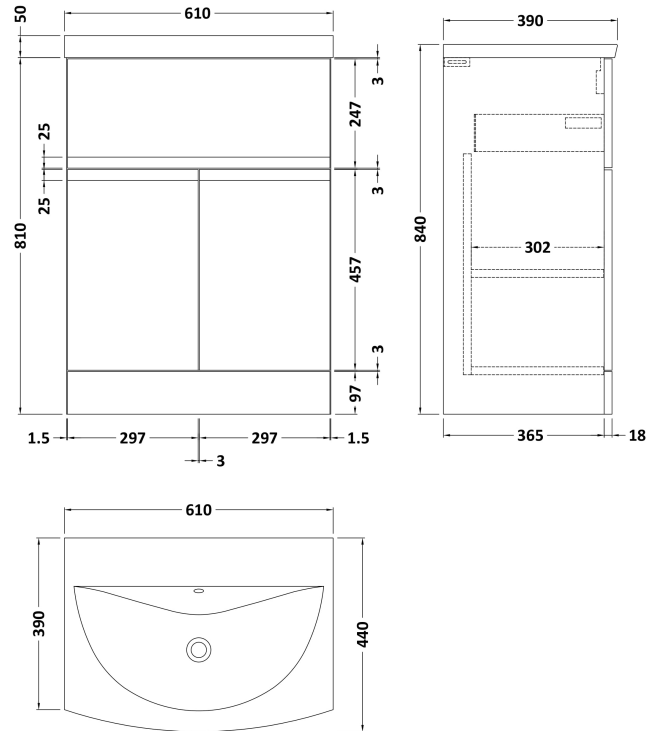

Sales Code: URB203G

Description: 600 F/S 2-Door/Drawer Unit & Basin 4

Packaging Details

Barcode: 5056462622255

Sales Code: NVM043

Description: 600 Curved Basin 1Th

Product Dimensions

Height (mm):	160
Width (mm):	610
Depth (mm):	440
Nett Weight (kg):	11

Packaging Dimensions

Height (mm):	190
Width (mm):	630
Depth (mm):	415
Gross Weight (kg):	11.5

Packaging Data

Box Colour:	Brown Cardboard Box - Printed
Box Qty:	1
Label Size:	100 x 50
Label Colour:	White Label
Label Qty:	2

Outer Box Dimensions (If Applicable)

Height (mm):	
Width (mm):	
Depth (mm):	
Gross Weight (kg):	
Barcode:	5056462620961

Product Details

Country of Origin:	China
Fitting Instruction:	No
Certification: CE & UKCA: No	WRAS: N/A WRAS No: N/A
Product Material:	Vitreous China
Fixing Supplied:	No

Sales Code: URB226

Description: 600 F/S 2-Door/Drawer Unit

Product Dimensions

Height (mm):	810
Width (mm):	610
Depth (mm):	383
Nett Weight (kg):	26.5

Packaging Dimensions

Height (mm):	780
Width (mm):	595
Depth (mm):	383
Gross Weight (kg):	27