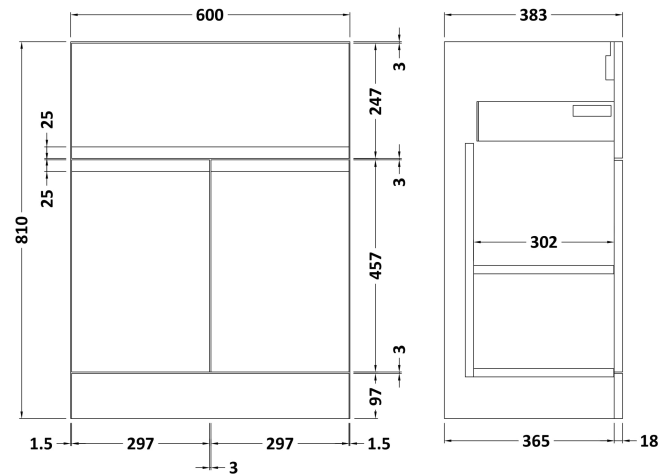

Packaging Dimensions

Height (mm):	190
Width (mm):	630
Depth (mm):	415
Gross Weight (kg):	11.5

Packaging Data

Box Colour:	Brown Cardboard Box - Printed
Box Qty:	1
Label Size:	100 x 50
Label Colour:	White Label
Label Qty:	2

Outer Box Dimensions (If Applicable)

Height (mm):	
Width (mm):	
Depth (mm):	
Gross Weight (kg):	
Barcode:	5056462620961

Product Details

Country of Origin:	China
Fitting Instruction:	No
Certification: CE & UKCA: No	WRAS: N/A WRAS No: N/A
Product Material:	Vitreous China
Fixing Supplied:	No

Sales Code: URB126

Description: 600 F/S 2-Door/Drawer Unit

Product Dimensions

Height (mm):	810
Width (mm):	610
Depth (mm):	383
Nett Weight (kg):	26.5

Packaging Dimensions

Height (mm):	780
Width (mm):	595
Depth (mm):	383
Gross Weight (kg):	27

Packaging Data

Box Colour:	Brown Cardboard Box
Box Qty:	1
Label Size:	100 x 50
Label Colour:	White Label
Label Qty:	2

Outer Box Dimensions (If Applicable)

Height (mm):	
Width (mm):	
Depth (mm):	
Gross Weight (kg):	
Barcode:	5056211890423