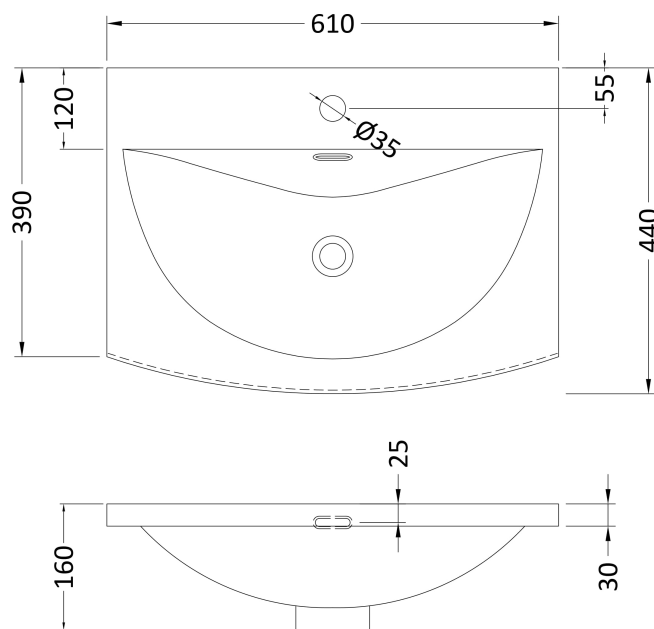

Sales Code: URB103G

Description: 600 F/S 2-Door/Drawer Unit & Basin 4

Packaging Details

Barcode: 505646262224

Sales Code: NVM043

Description: 600 Curved Basin 1Th

Product Dimensions

Height (mm):	160
Width (mm):	610
Depth (mm):	440
Nett Weight (kg):	11

Packaging Dimensions

Height (mm):	190
Width (mm):	630
Depth (mm):	415
Gross Weight (kg):	11.5

Packaging Data

Box Colour:	Brown Cardboard Box - Printed
Box Qty:	1
Label Size:	100 x 50
Label Colour:	White Label
Label Qty:	2

Outer Box Dimensions (If Applicable)

Height (mm):	
Width (mm):	
Depth (mm):	
Gross Weight (kg):	
Barcode:	5056462620961

Product Details

Country of Origin:	China
Fitting Instruction:	No
Certification: CE & UKCA: No	WRAS: N/A WRAS No: N/A
Product Material:	Vitreous China
Fixing Supplied:	No

Sales Code: URB126

Description: 600 F/S 2-Door/Drawer Unit

Product Dimensions

Height (mm):	810
Width (mm):	610
Depth (mm):	383
Nett Weight (kg):	26.5

Packaging Dimensions

Height (mm):	780
Width (mm):	595
Depth (mm):	383
Gross Weight (kg):	27