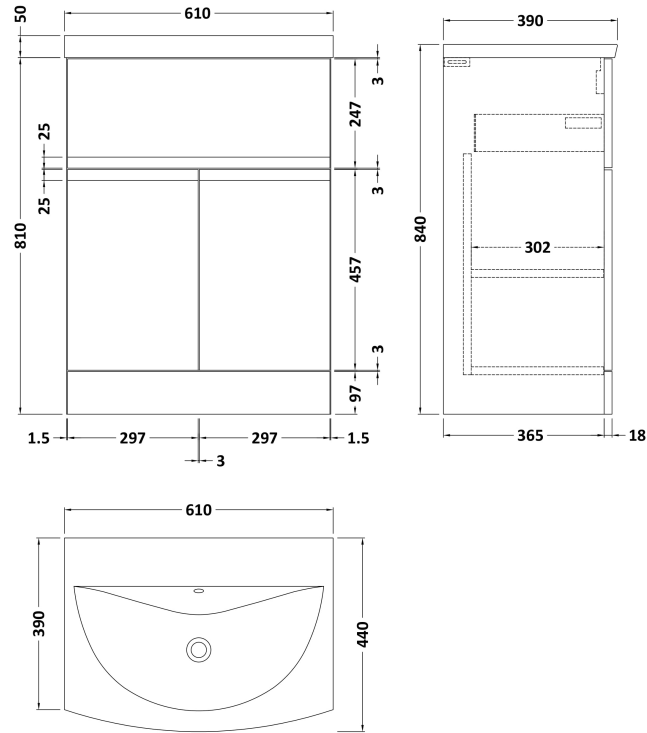

Sales Code: URB103G

Description: 600 F/S 2-Door/Drawer Unit & Basin 4

Packaging Details

Barcode: 505646262224

Sales Code: NVM043

Description: 600 Curved Basin 1Th

Product Dimensions

Height (mm):	160
Width (mm):	610
Depth (mm):	440
Nett Weight (kg):	11

Packaging Dimensions

Height (mm):	190
Width (mm):	630
Depth (mm):	415
Gross Weight (kg):	11.5

Packaging Data

Box Colour:	Brown Cardboard Box - Printed
Box Qty:	1
Label Size:	100 x 50
Label Colour:	White Label
Label Qty:	2

Outer Box Dimensions (If Applicable)

Height (mm):	
Width (mm):	
Depth (mm):	
Gross Weight (kg):	
Barcode:	5056462620961

Product Details

Country of Origin:	China
Fitting Instruction:	No
Certification: CE & UKCA: No	WRAS: N/A WRAS No: N/A
Product Material:	Vitreous China
Fixing Supplied:	No

Sales Code: URB126

Description: 600 F/S 2-Door/Drawer Unit

Product Dimensions

Height (mm):	810
Width (mm):	610
Depth (mm):	383
Nett Weight (kg):	26.5

Packaging Dimensions

Height (mm):	780
Width (mm):	595
Depth (mm):	383
Gross Weight (kg):	27