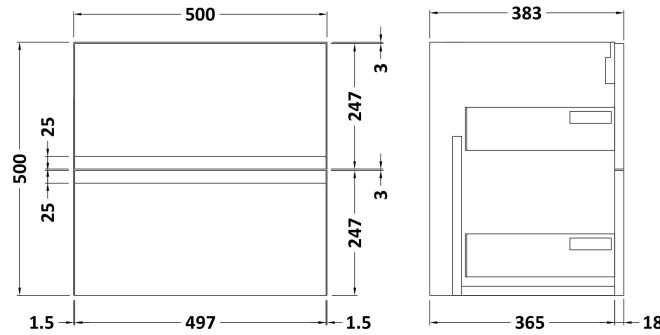

Sales Code: URB302A

Description: 500 W/H 2-Drawer Unit & Basin 1

Packaging Details

Barcode: 5056211892441

Sales Code: URB392

Description: 500 W/H 2-Drawer Unit

Product Dimensions

Height (mm):	500
Width (mm):	510
Depth (mm):	383
Nett Weight (kg):	18.5

Packaging Dimensions

Height (mm):	500
Width (mm):	495
Depth (mm):	383
Gross Weight (kg):	19

Packaging Data

Box Colour:	Brown Cardboard Box
Box Qty:	1
Label Size:	100 x 50
Label Colour:	White Label
Label Qty:	2

Sales Code: NVM012

Description: 500 Mid-Edged Basin 1 Th

Product Dimensions

Height (mm):	180
Width (mm):	510
Depth (mm):	390
Nett Weight (kg):	10.54

Packaging Dimensions

Height (mm):	210
Width (mm):	410
Depth (mm):	530
Gross Weight (kg):	10.54

Packaging Data

Box Colour:	Brown Cardboard Box - Printed
Box Qty:	1
Label Size:	100 x 50
Label Colour:	White Label
Label Qty:	2

Outer Box Dimensions (If Applicable)

Height (mm):	
Width (mm):	
Depth (mm):	
Gross Weight (kg):	
Barcode:	5055369043446