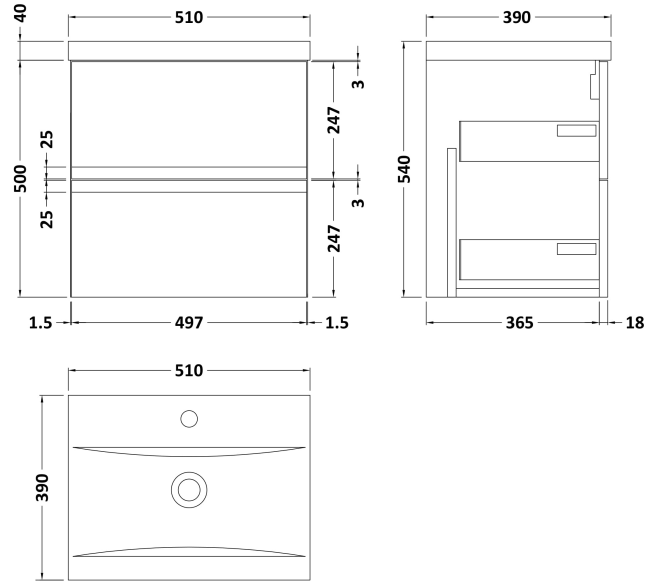

Sales Code: URB302A

Description: 500 W/H 2-Drawer Unit & Basin 1

Packaging Details

Barcode: 5056211892441

Sales Code: URB392

Description: 500 W/H 2-Drawer Unit

Product Dimensions

Height (mm):	500
Width (mm):	510
Depth (mm):	383
Nett Weight (kg):	18.5

Packaging Dimensions

Height (mm):	500
Width (mm):	495
Depth (mm):	383
Gross Weight (kg):	19

Packaging Data

Box Colour:	Brown Cardboard Box
Box Qty:	1
Label Size:	100 x 50
Label Colour:	White Label
Label Qty:	2

Sales Code: NVM012

Description: 500 Mid-Edged Basin 1 Th

Product Dimensions

Height (mm):	180
Width (mm):	510
Depth (mm):	390
Nett Weight (kg):	10.54

Packaging Dimensions

Height (mm):	210
Width (mm):	410
Depth (mm):	530
Gross Weight (kg):	10.54

Packaging Data

Box Colour:	Brown Cardboard Box - Printed
Box Qty:	1
Label Size:	100 x 50
Label Colour:	White Label
Label Qty:	2

Outer Box Dimensions (If Applicable)

Height (mm):	
Width (mm):	
Depth (mm):	
Gross Weight (kg):	
Barcode:	5055369043446