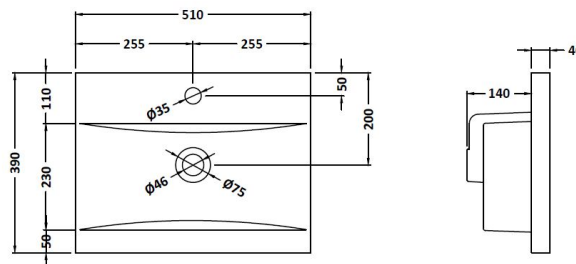

Sales Code: URB302A

Description: 500 W/H 2-Drawer Unit & Basin 1

Packaging Details

Barcode: 5056211892441

Sales Code: URB392

Description: 500 W/H 2-Drawer Unit

Product Dimensions

Height (mm):	500
Width (mm):	510
Depth (mm):	383
Nett Weight (kg):	18.5

Packaging Dimensions

Height (mm):	500
Width (mm):	495
Depth (mm):	383
Gross Weight (kg):	19

Packaging Data

Box Colour:	Brown Cardboard Box
Box Qty:	1
Label Size:	100 x 50
Label Colour:	White Label
Label Qty:	2

Outer Box Dimensions (If Applicable)

Height (mm):	
Width (mm):	
Depth (mm):	
Gross Weight (kg):	
Barcode:	5056211890416

Product Details

Country of Origin:	China
Fitting Instruction:	No
CE & UKCA:	N/A
FSC Certified Materials:	Yes
Colour:	Satin Blue
Construction Method:	Cam & Wood Dowel
Construction Type:	Rigid
Cabinet Finish:	MFC Painted Matt
Fascia Finish:	Mdf Painted Matt
Cabinet Thickness (mm):	18
Fascia Thickness (mm):	18
Drawer Included:	Yes
Drawer Type:	80mm High Metal Softclose
No of Shelves:	0
Hinge Type:	Not Applicable
Hinge Included:	No
Adjustable Legs:	No
Fixings Included:	Yes
Handle Style:	Not Applicable
Waste Shroud:	Yes
Handle Included:	No, Not Required
Handle Type:	Handleless

Sales Code: NVM012

Description: 500 Mid-Edged Basin 1 Th

Product Dimensions

Height (mm):	180
Width (mm):	510
Depth (mm):	390
Nett Weight (kg):	10.54

Packaging Dimensions

Height (mm):	210
Width (mm):	410
Depth (mm):	530
Gross Weight (kg):	10.54