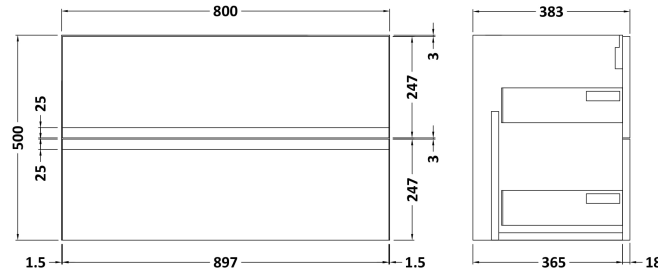

Sales Code: URB306A

Description: 800 W/H 2-Drawer Unit & Basin 1

Packaging Details

Barcode: 5056211892687

Sales Code: URB395

Description: 800 W/H 2-Drawer Unit

Product Dimensions

Height (mm):	500
Width (mm):	810
Depth (mm):	383
Nett Weight (kg):	24.5

Packaging Dimensions

Height (mm):	500
Width (mm):	795
Depth (mm):	383
Gross Weight (kg):	25

Packaging Data

Box Colour:	Brown Cardboard Box
Box Qty:	1
Label Size:	100 x 50
Label Colour:	White Label
Label Qty:	2

Sales Code: NVM015

Description: 800 Mid Edged Basin 1 Th

Product Dimensions

Height (mm):	180
Width (mm):	810
Depth (mm):	390
Nett Weight (kg):	15

Packaging Dimensions

Height (mm):	210
Width (mm):	410
Depth (mm):	830
Gross Weight (kg):	15

Packaging Data

Box Colour:	Brown Cardboard Box
Box Qty:	1
Label Size:	100 x 50
Label Colour:	White Label
Label Qty:	2

Outer Box Dimensions (If Applicable)

Height (mm):	
Width (mm):	
Depth (mm):	
Gross Weight (kg):	
Barcode:	5055369043422