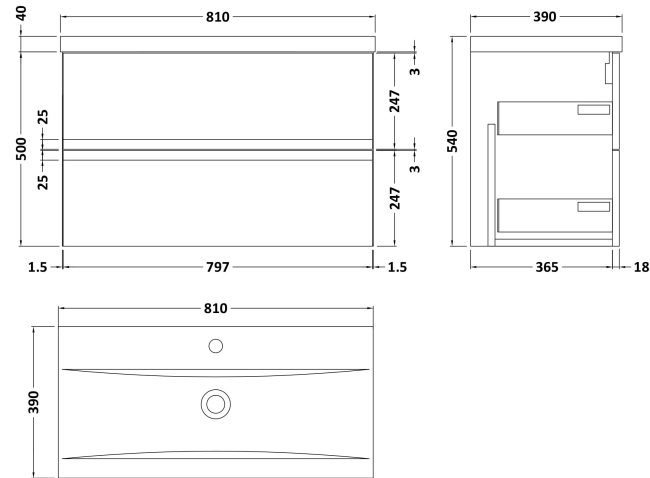

Sales Code: URB306A

Description: 800 W/H 2-Drawer Unit & Basin 1

Packaging Details

Barcode: 5056211892687

Sales Code: URB395

Description: 800 W/H 2-Drawer Unit

Product Dimensions

Height (mm):	500
Width (mm):	810
Depth (mm):	383
Nett Weight (kg):	24.5

Packaging Dimensions

Height (mm):	500
Width (mm):	795
Depth (mm):	383
Gross Weight (kg):	25

Packaging Data

Box Colour:	Brown Cardboard Box
Box Qty:	1
Label Size:	100 x 50
Label Colour:	White Label
Label Qty:	2

Sales Code: NVM015

Description: 800 Mid Edged Basin 1 Th

Product Dimensions

Height (mm):	180
Width (mm):	810
Depth (mm):	390
Nett Weight (kg):	15

Packaging Dimensions

Height (mm):	210
Width (mm):	410
Depth (mm):	830
Gross Weight (kg):	15

Packaging Data

Box Colour:	Brown Cardboard Box
Box Qty:	1
Label Size:	100 x 50
Label Colour:	White Label
Label Qty:	2

Outer Box Dimensions (If Applicable)

Height (mm):	
Width (mm):	
Depth (mm):	
Gross Weight (kg):	
Barcode:	5055369043422