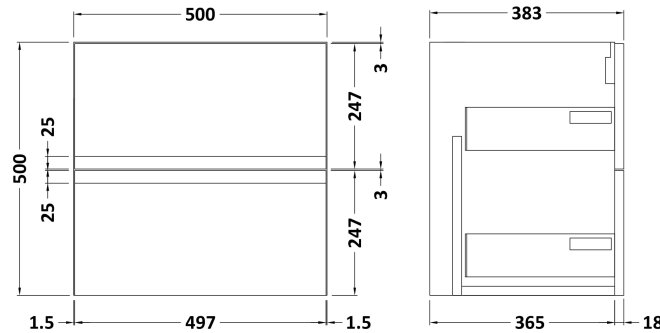

Sales Code: URB802A

Description: 500 W/H 2-Drawer Unit & Basin 1

Packaging Details

Barcode: 5056462674377

Sales Code: URB892

Description: 500 W/H 2-Drawer Unit

Product Dimensions

Height (mm):	500
Width (mm):	510
Depth (mm):	383
Nett Weight (kg):	18.5

Packaging Dimensions

Height (mm):	500
Width (mm):	495
Depth (mm):	383
Gross Weight (kg):	19

Packaging Data

Box Colour:	Brown Cardboard Box
Box Qty:	1
Label Size:	100 x 50
Label Colour:	White Label
Label Qty:	2

Sales Code: NVM012

Description: 500 Mid-Edged Basin 1 Th

Product Dimensions

Height (mm):	180
Width (mm):	510
Depth (mm):	390
Nett Weight (kg):	10.54

Packaging Dimensions

Height (mm):	210
Width (mm):	410
Depth (mm):	530
Gross Weight (kg):	10.54

Packaging Data

Box Colour:	Brown Cardboard Box - Printed
Box Qty:	1
Label Size:	100 x 50
Label Colour:	White Label
Label Qty:	2

Outer Box Dimensions (If Applicable)

Height (mm):	
Width (mm):	
Depth (mm):	
Gross Weight (kg):	
Barcode:	5055369043446