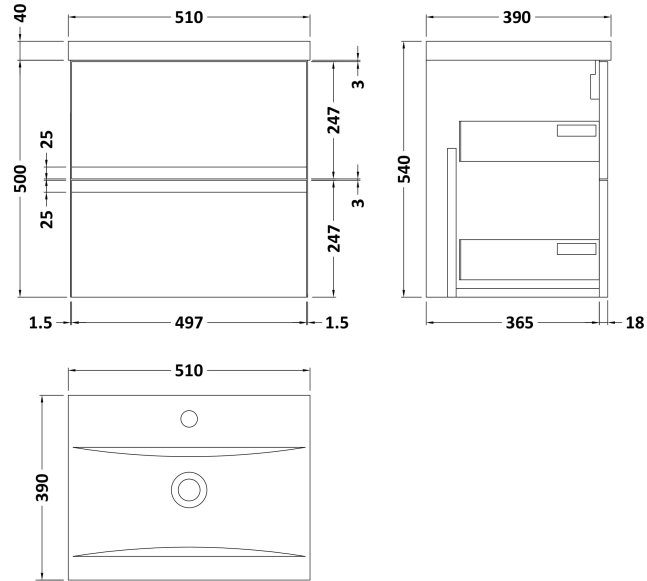

Sales Code: URB802A

Description: 500 W/H 2-Drawer Unit & Basin 1

Packaging Details

Barcode: 5056462674377

Sales Code: URB892

Description: 500 W/H 2-Drawer Unit

Product Dimensions

Height (mm):	500
Width (mm):	510
Depth (mm):	383
Nett Weight (kg):	18.5

Packaging Dimensions

Height (mm):	500
Width (mm):	495
Depth (mm):	383
Gross Weight (kg):	19

Packaging Data

Box Colour:	Brown Cardboard Box
Box Qty:	1
Label Size:	100 x 50
Label Colour:	White Label
Label Qty:	2

Sales Code: NVM012

Description: 500 Mid-Edged Basin 1 Th

Product Dimensions

Height (mm):	180
Width (mm):	510
Depth (mm):	390
Nett Weight (kg):	10.54

Packaging Dimensions

Height (mm):	210
Width (mm):	410
Depth (mm):	530
Gross Weight (kg):	10.54

Packaging Data

Box Colour:	Brown Cardboard Box - Printed
Box Qty:	1
Label Size:	100 x 50
Label Colour:	White Label
Label Qty:	2

Outer Box Dimensions (If Applicable)

Height (mm):	
Width (mm):	
Depth (mm):	
Gross Weight (kg):	
Barcode:	5055369043446