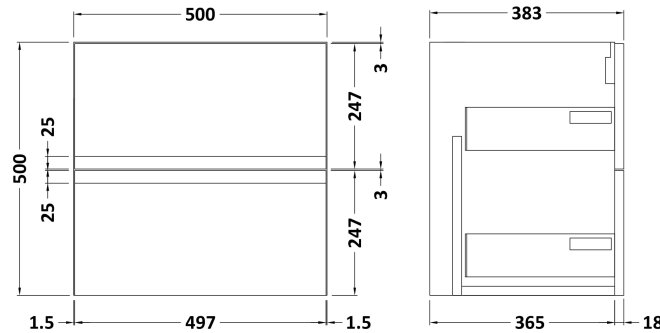

### Product Dimensions

Height (mm):	500
Width (mm):	510
Depth (mm):	383
Nett Weight (kg):	18.5

### Packaging Dimensions

Height (mm):	500
Width (mm):	495
Depth (mm):	383
Gross Weight (kg):	19

### Product Dimensions

Height (mm):	180
Width (mm):	510
Depth (mm):	390
Nett Weight (kg):	10.54

### Packaging Dimensions

Height (mm):	210
Width (mm):	410
Depth (mm):	530
Gross Weight (kg):	10.54