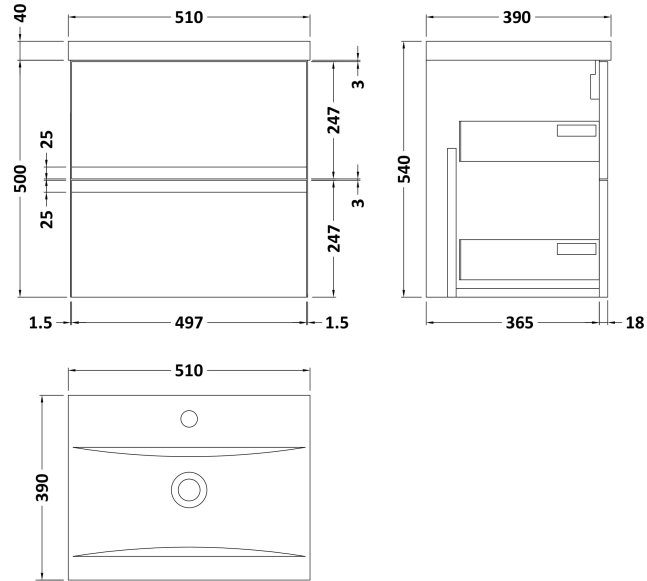

Sales Code: URB202A

Description: 500 W/H 2-Drawer Unit & Basin 1

Packaging Details

Barcode: 5056211892434